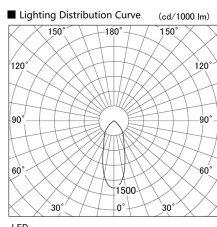

Item no. DD098-3440WW9027L

Series Name: Φ 150 Spark (Swallow Cone)

White Reflector

Installation	Recessed mount
Type	
Fixture wattage	33.8W
Beam angle	37 deg
Color Temp.	2700K
CRI	Ra>90
Luminous	2923 lm
Body	Die-cast aluminum alloy
Body finish	N/A
Trim finish	White
Reflector finish	White
IP Rate	IP20
Light source	COB module
Input Voltage	AC220~240V
Dimming Type	Non-Dimmable
Certificate	CE, CCC
Cut Hole	150mm

Height (Weight)	
65.3W	127 (1.4kg)
48.5W	127 (1.4kg)
44.3W	108 (1.2kg)
33.8W	108 (1.2kg)
30.3W	108 (1.2kg)
23.0W	78 (0.9kg)