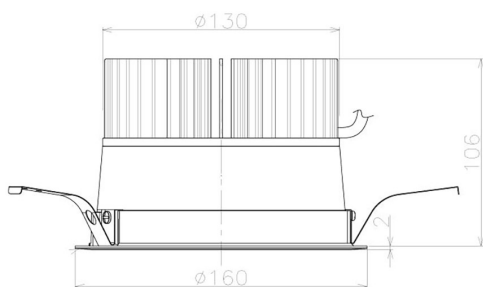

Item no. DD098-3440WW9027L

Series Name: Φ 150 Spark (Swallow Cone)

White Reflector

Installation	Recessed mount
Type	
Fixture wattage	33.8W
Beam angle	37 deg
Color Temp.	2700K
CRI	Ra>90
Luminous	2923 lm
Body	Die-cast aluminum alloy
Body finish	N/A
Trim finish	White
Reflector finish	White
IP Rate	IP20
Light source	COB module
Input Voltage	AC220~240V
Dimming Type	Non-Dimmable
Certificate	CE, CCC
Cut Hole	150mm

Height (Weight)	
65.3W	127 (1.4kg)
48.5W	127 (1.4kg)
44.3W	108 (1.2kg)
33.8W	108 (1.2kg)
30.3W	108 (1.2kg)
23.0W	78 (0.9kg)