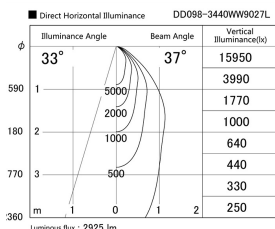

Item no. DD098-3440WW9027L

Series Name: Φ 150 Spark (Swallow Cone)

White Reflector

Installation	Recessed mount
Type	
Fixture wattage	33.8W
Beam angle	37 deg
Color Temp.	2700K
CRI	Ra>90
Luminous	2923 lm
Body	Die-cast aluminum alloy
Body finish	N/A
Trim finish	White
Reflector finish	White
IP Rate	IP20
Light source	COB module
Input Voltage	AC220~240V
Dimming Type	Non-Dimmable
Certificate	CE, CCC
Cut Hole	150mm

Height (Weight)	
65.3W	127 (1.4kg)
48.5W	127 (1.4kg)
44.3W	108 (1.2kg)
33.8W	108 (1.2kg)
30.3W	108 (1.2kg)
23.0W	78 (0.9kg)