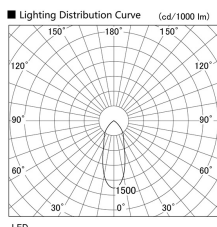

Item no. DD098-3440WW9030L

Series Name:  $\Phi$ 150 Spark (Swallow Cone)

White Reflector

Installation	Recessed mount
Type	
Fixture wattage	33.8W
Beam angle	37 deg
Color Temp.	3000K
CRI	Ra>90
Luminous	3045 lm
Body	Die-cast aluminum alloy
Body finish	N/A
Trim finish	White
Reflector finish	White
IP Rate	IP20
Light source	COB module
Input Voltage	AC220~240V
Dimming Type	Non-Dimmable
Certificate	CE, CCC
Cut Hole	150mm

Height (Weight)	
65.3W	127 (1.4kg)
48.5W	127 (1.4kg)
44.3W	108 (1.2kg)
33.8W	108 (1.2kg)
30.3W	108 (1.2kg)
23.0W	78 (0.9kg)