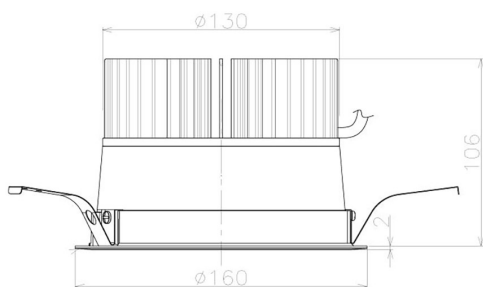

Item no. DD098-3440WW9030L

Series Name:  $\Phi$ 150 Spark (Swallow Cone)

White Reflector

Installation	Recessed mount
Type	
Fixture wattage	33.8W
Beam angle	37 deg
Color Temp.	3000K
CRI	Ra>90
Luminous	3045 lm
Body	Die-cast aluminum alloy
Body finish	N/A
Trim finish	White
Reflector finish	White
IP Rate	IP20
Light source	COB module
Input Voltage	AC220~240V
Dimming Type	Non-Dimmable
Certificate	CE, CCC
Cut Hole	150mm

Height (Weight)	
65.3W	127 (1.4kg)
48.5W	127 (1.4kg)
44.3W	108 (1.2kg)
33.8W	108 (1.2kg)
30.3W	108 (1.2kg)
23.0W	78 (0.9kg)