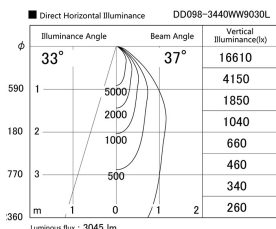

Item no. DD098-3440WW9030L

Series Name:  $\Phi$ 150 Spark (Swallow Cone)

White Reflector

Installation	Recessed mount
Type	
Fixture wattage	33.8W
Beam angle	37 deg
Color Temp.	3000K
CRI	Ra>90
Luminous	3045 lm
Body	Die-cast aluminum alloy
Body finish	N/A
Trim finish	White
Reflector finish	White
IP Rate	IP20
Light source	COB module
Input Voltage	AC220~240V
Dimming Type	Non-Dimmable
Certificate	CE, CCC
Cut Hole	150mm

Height (Weight)	
65.3W	127 (1.4kg)
48.5W	127 (1.4kg)
44.3W	108 (1.2kg)
33.8W	108 (1.2kg)
30.3W	108 (1.2kg)
23.0W	78 (0.9kg)