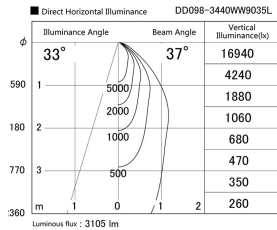

Item no. DD098-3440WW9035L

Series Name: Φ 150 Spark (Swallow Cone)

White Reflector

Installation	Recessed mount
Type	
Fixture wattage	33.8W
Beam angle	37 deg
Color Temp.	3500K
CRI	Ra>90
Luminous	3106 lm
Body	Die-cast aluminum alloy
Body finish	N/A
Trim finish	White
Reflector finish	White
IP Rate	IP20
Light source	COB module
Input Voltage	AC220~240V
Dimming Type	Non-Dimmable
Certificate	CE, CCC
Cut Hole	150mm

Height (Weight)	
65.3W	127 (1.4kg)
48.5W	127 (1.4kg)
44.3W	108 (1.2kg)
33.8W	108 (1.2kg)
30.3W	108 (1.2kg)
23.0W	78 (0.9kg)