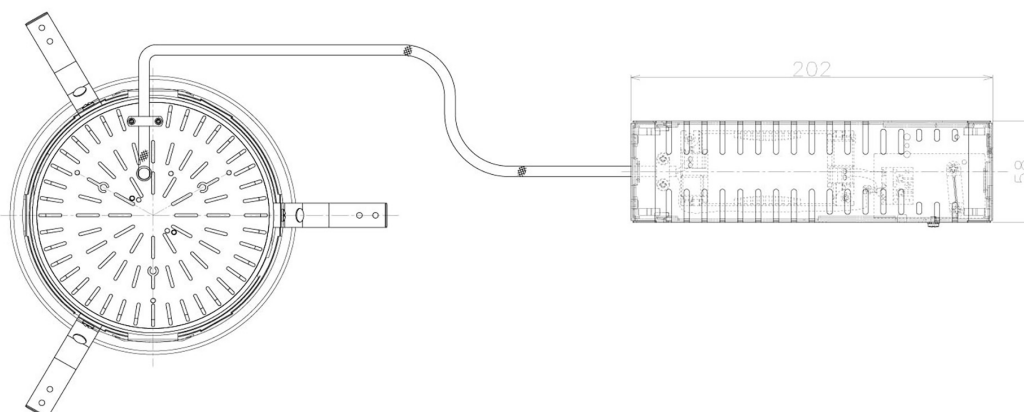

Item no. DD098-3440WW9035L

Series Name: Φ 150 Spark (Swallow Cone)

White Reflector

Installation	Recessed mount
Type	Φ 150 Spark (Swallow Cone)
Fixture wattage	33.8W
Beam angle	37 deg
Color Temp.	3500K
CRI	Ra>90
Luminous	3106 lm
Body	Die-cast aluminum alloy
Body finish	N/A
Trim finish	White
Reflector finish	White
IP Rate	IP20
Light source	COB module
Input Voltage	AC220~240V
Dimming Type	Non-Dimmable
Certificate	CE, CCC
Cut Hole	150mm

Height (Weight)	
65.3W	127 (1.4kg)
48.5W	127 (1.4kg)
44.3W	108 (1.2kg)
33.8W	108 (1.2kg)
30.3W	108 (1.2kg)
23.0W	78 (0.9kg)