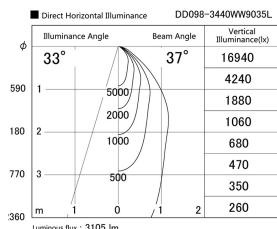

Item no. DD098-3440WW9035L

Series Name: Φ 150 Spark (Swallow Cone)

White Reflector

Installation	Recessed mount
Type	Φ 150 Spark (Swallow Cone)
Fixture wattage	33.8W
Beam angle	37 deg
Color Temp.	3500K
CRI	Ra>90
Luminous	3106 lm
Body	Die-cast aluminum alloy
Body finish	N/A
Trim finish	White
Reflector finish	White
IP Rate	IP20
Light source	COB module
Input Voltage	AC220~240V
Dimming Type	Non-Dimmable
Certificate	CE, CCC
Cut Hole	150mm

Height (Weight)	
65.3W	127 (1.4kg)
48.5W	127 (1.4kg)
44.3W	108 (1.2kg)
33.8W	108 (1.2kg)
30.3W	108 (1.2kg)
23.0W	78 (0.9kg)