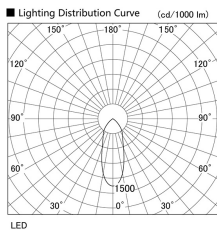

Item no. DD098-3440WW9035L

Series Name: Φ 150 Spark (Swallow Cone)

White Reflector

Installation	Recessed mount
Type	
Fixture wattage	33.8W
Beam angle	37 deg
Color Temp.	3500K
CRI	Ra>90
Luminous	3106 lm
Body	Die-cast aluminum alloy
Body finish	N/A
Trim finish	White
Reflector finish	White
IP Rate	IP20
Light source	COB module
Input Voltage	AC220~240V
Dimming Type	Non-Dimmable
Certificate	CE, CCC
Cut Hole	150mm

Height (Weight)	
65.3W	127 (1.4kg)
48.5W	127 (1.4kg)
44.3W	108 (1.2kg)
33.8W	108 (1.2kg)
30.3W	108 (1.2kg)
23.0W	78 (0.9kg)