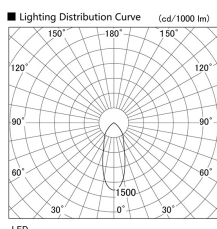

Item no. DD098-3440WW9035L

Series Name: Φ 150 Spark (Swallow Cone)

White Reflector

Installation	Recessed mount
Type	Φ 150 Spark (Swallow Cone)
Fixture wattage	33.8W
Beam angle	37 deg
Color Temp.	3500K
CRI	Ra>90
Luminous	3106 lm
Body	Die-cast aluminum alloy
Body finish	N/A
Trim finish	White
Reflector finish	White
IP Rate	IP20
Light source	COB module
Input Voltage	AC220~240V
Dimming Type	Non-Dimmable
Certificate	CE, CCC
Cut Hole	150mm

Height (Weight)	
65.3W	127 (1.4kg)
48.5W	127 (1.4kg)
44.3W	108 (1.2kg)
33.8W	108 (1.2kg)
30.3W	108 (1.2kg)
23.0W	78 (0.9kg)