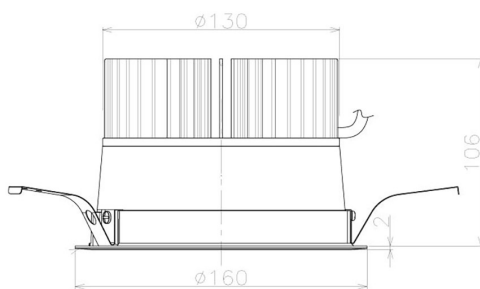

Item no. DD098-3440WW9035L

Series Name: Φ 150 Spark (Swallow Cone)

White Reflector

Installation	Recessed mount
Type	
Fixture wattage	33.8W
Beam angle	37 deg
Color Temp.	3500K
CRI	Ra>90
Luminous	3106 lm
Body	Die-cast aluminum alloy
Body finish	N/A
Trim finish	White
Reflector finish	White
IP Rate	IP20
Light source	COB module
Input Voltage	AC220~240V
Dimming Type	Non-Dimmable
Certificate	CE, CCC
Cut Hole	150mm

Height (Weight)	
65.3W	127 (1.4kg)
48.5W	127 (1.4kg)
44.3W	108 (1.2kg)
33.8W	108 (1.2kg)
30.3W	108 (1.2kg)
23.0W	78 (0.9kg)