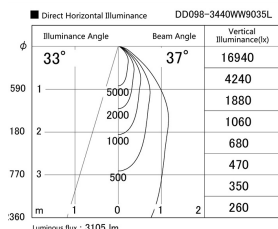

Item no. DD098-3440WW9035L

Series Name: Φ 150 Spark (Swallow Cone)

White Reflector

Installation	Recessed mount
Type	Φ 150 Spark (Swallow Cone)
Fixture wattage	33.8W
Beam angle	37 deg
Color Temp.	3500K
CRI	Ra>90
Luminous	3106 lm
Body	Die-cast aluminum alloy
Body finish	N/A
Trim finish	White
Reflector finish	White
IP Rate	IP20
Light source	COB module
Input Voltage	AC220~240V
Dimming Type	Non-Dimmable
Certificate	CE, CCC
Cut Hole	150mm

Height (Weight)	
65.3W	127 (1.4kg)
48.5W	127 (1.4kg)
44.3W	108 (1.2kg)
33.8W	108 (1.2kg)
30.3W	108 (1.2kg)
23.0W	78 (0.9kg)