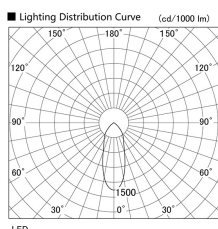

Item no. DD098-3440WW9035L

Series Name: Φ 150 Spark (Swallow Cone)

White Reflector

Installation	Recessed mount
Type	Φ 150 Spark (Swallow Cone)
Fixture wattage	33.8W
Beam angle	37 deg
Color Temp.	3500K
CRI	Ra>90
Luminous	3106 lm
Body	Die-cast aluminum alloy
Body finish	N/A
Trim finish	White
Reflector finish	White
IP Rate	IP20
Light source	COB module
Input Voltage	AC220~240V
Dimming Type	Non-Dimmable
Certificate	CE, CCC
Cut Hole	150mm

Height (Weight)	
65.3W	127 (1.4kg)
48.5W	127 (1.4kg)
44.3W	108 (1.2kg)
33.8W	108 (1.2kg)
30.3W	108 (1.2kg)
23.0W	78 (0.9kg)