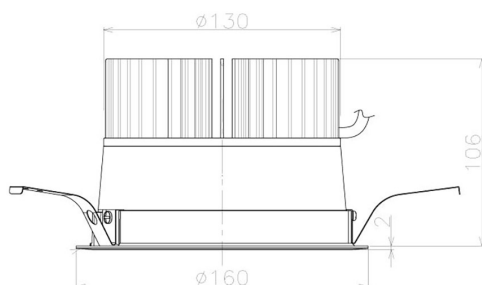

Item no. DD098-3440WW9035L

Series Name: Φ 150 Spark (Swallow Cone)

White Reflector

Installation	Recessed mount
Type	Φ 150 Spark (Swallow Cone)
Fixture wattage	33.8W
Beam angle	37 deg
Color Temp.	3500K
CRI	Ra>90
Luminous	3106 lm
Body	Die-cast aluminum alloy
Body finish	N/A
Trim finish	White
Reflector finish	White
IP Rate	IP20
Light source	COB module
Input Voltage	AC220~240V
Dimming Type	Non-Dimmable
Certificate	CE, CCC
Cut Hole	150mm

Height (Weight)	
65.3W	127 (1.4kg)
48.5W	127 (1.4kg)
44.3W	108 (1.2kg)
33.8W	108 (1.2kg)
30.3W	108 (1.2kg)
23.0W	78 (0.9kg)