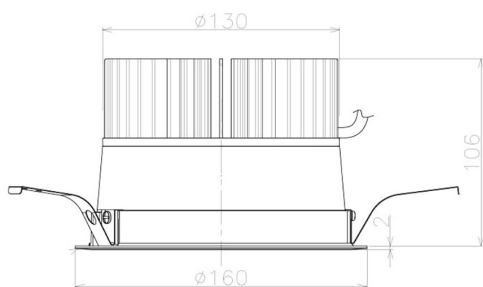

Item no. DD098-3440WW9035L

Series Name: Φ 150 Spark (Swallow Cone)

White Reflector

Installation	Recessed mount
Type	Φ 150 Spark (Swallow Cone)
Fixture wattage	33.8W
Beam angle	37 deg
Color Temp.	3500K
CRI	Ra>90
Luminous	3106 lm
Body	Die-cast aluminum alloy
Body finish	N/A
Trim finish	White
Reflector finish	White
IP Rate	IP20
Light source	COB module
Input Voltage	AC220~240V
Dimming Type	Non-Dimmable
Certificate	CE, CCC
Cut Hole	150mm

Height (Weight)	
65.3W	127 (1.4kg)
48.5W	127 (1.4kg)
44.3W	108 (1.2kg)
33.8W	108 (1.2kg)
30.3W	108 (1.2kg)
23.0W	78 (0.9kg)