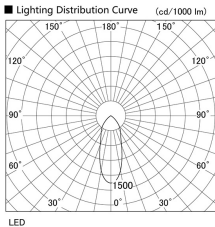

Item no. DD098-3440WW9040L

Series Name: Φ 150 Spark (Swallow Cone)

White Reflector

Installation	Recessed mount
Type	Φ 150 Spark (Swallow Cone)
Fixture wattage	33.8W
Beam angle	37 deg
Color Temp.	4000K
CRI	Ra>90
Luminous	3136 lm
Body	Die-cast aluminum alloy
Body finish	N/A
Trim finish	White
Reflector finish	White
IP Rate	IP20
Light source	COB module
Input Voltage	AC220~240V
Dimming Type	Non-Dimmable
Certificate	CE, CCC
Cut Hole	150mm

Height (Weight)	
65.3W	127 (1.4kg)
48.5W	127 (1.4kg)
44.3W	108 (1.2kg)
33.8W	108 (1.2kg)
30.3W	108 (1.2kg)
23.0W	78 (0.9kg)