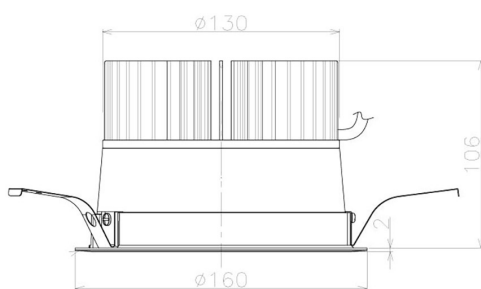

Item no. DD098-3440WW9040L

Series Name: Φ 150 Spark (Swallow Cone)

White Reflector

Installation	Recessed mount
Type	
Fixture wattage	33.8W
Beam angle	37 deg
Color Temp.	4000K
CRI	Ra>90
Luminous	3136 lm
Body	Die-cast aluminum alloy
Body finish	N/A
Trim finish	White
Reflector finish	White
IP Rate	IP20
Light source	COB module
Input Voltage	AC220~240V
Dimming Type	Non-Dimmable
Certificate	CE, CCC
Cut Hole	150mm

Height (Weight)	
65.3W	127 (1.4kg)
48.5W	127 (1.4kg)
44.3W	108 (1.2kg)
33.8W	108 (1.2kg)
30.3W	108 (1.2kg)
23.0W	78 (0.9kg)