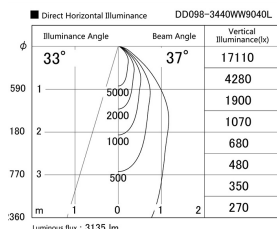

Item no. DD098-3440WW9040L

Series Name: Φ 150 Spark (Swallow Cone)

White Reflector

Installation	Recessed mount
Type	
Fixture wattage	33.8W
Beam angle	37 deg
Color Temp.	4000K
CRI	Ra>90
Luminous	3136 lm
Body	Die-cast aluminum alloy
Body finish	N/A
Trim finish	White
Reflector finish	White
IP Rate	IP20
Light source	COB module
Input Voltage	AC220~240V
Dimming Type	Non-Dimmable
Certificate	CE, CCC
Cut Hole	150mm

Height (Weight)	
65.3W	127 (1.4kg)
48.5W	127 (1.4kg)
44.3W	108 (1.2kg)
33.8W	108 (1.2kg)
30.3W	108 (1.2kg)
23.0W	78 (0.9kg)