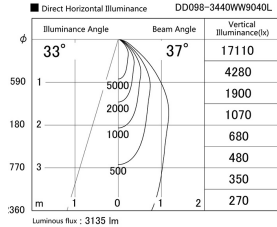

Item no. DD098-3440WW9040L

Series Name: Φ 150 Spark (Swallow Cone)

White Reflector

Installation	Recessed mount
Type	Φ 150 Spark (Swallow Cone)
Fixture wattage	33.8W
Beam angle	37 deg
Color Temp.	4000K
CRI	Ra>90
Luminous	3136 lm
Body	Die-cast aluminum alloy
Body finish	N/A
Trim finish	White
Reflector finish	White
IP Rate	IP20
Light source	COB module
Input Voltage	AC220~240V
Dimming Type	Non-Dimmable
Certificate	CE, CCC
Cut Hole	150mm

Height (Weight)	
65.3W	127 (1.4kg)
48.5W	127 (1.4kg)
44.3W	108 (1.2kg)
33.8W	108 (1.2kg)
30.3W	108 (1.2kg)
23.0W	78 (0.9kg)