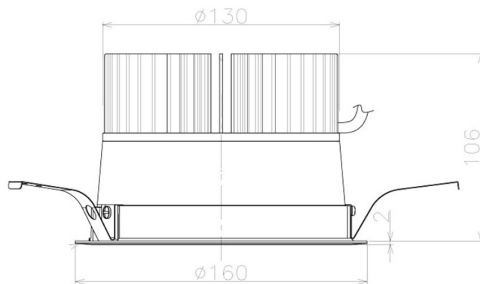

Item no. DD098-3440WW9040L

Series Name: Φ 150 Spark (Swallow Cone)

White Reflector

Installation	Recessed mount
Type	Φ 150 Spark (Swallow Cone)
Fixture wattage	33.8W
Beam angle	37 deg
Color Temp.	4000K
CRI	Ra>90
Luminous	3136 lm
Body	Die-cast aluminum alloy
Body finish	N/A
Trim finish	White
Reflector finish	White
IP Rate	IP20
Light source	COB module
Input Voltage	AC220~240V
Dimming Type	Non-Dimmable
Certificate	CE, CCC
Cut Hole	150mm

Height (Weight)	
65.3W	127 (1.4kg)
48.5W	127 (1.4kg)
44.3W	108 (1.2kg)
33.8W	108 (1.2kg)
30.3W	108 (1.2kg)
23.0W	78 (0.9kg)