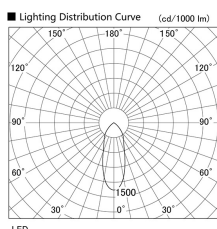

Item no. DD098-3440WW9040L

Series Name: Φ 150 Spark (Swallow Cone)

White Reflector

Installation	Recessed mount
Type	
Fixture wattage	33.8W
Beam angle	37 deg
Color Temp.	4000K
CRI	Ra>90
Luminous	3136 lm
Body	Die-cast aluminum alloy
Body finish	N/A
Trim finish	White
Reflector finish	White
IP Rate	IP20
Light source	COB module
Input Voltage	AC220~240V
Dimming Type	Non-Dimmable
Certificate	CE, CCC
Cut Hole	150mm

Height (Weight)	
65.3W	127 (1.4kg)
48.5W	127 (1.4kg)
44.3W	108 (1.2kg)
33.8W	108 (1.2kg)
30.3W	108 (1.2kg)
23.0W	78 (0.9kg)