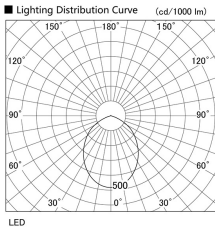

Item no. DD098-3460WW9027L

Series Name: Φ 150 Spark (Swallow Cone)

White Reflector

Installation	Recessed mount
Type	
Fixture wattage	33.8W
Beam angle	90 deg
Color Temp.	2700K
CRI	Ra>90
Luminous	2902 lm
Body	Die-cast aluminum alloy
Body finish	N/A
Trim finish	White
Reflector finish	White
IP Rate	IP20
Light source	COB module
Input Voltage	AC220~240V
Dimming Type	Non-Dimmable
Certificate	CE, CCC
Cut Hole	150mm

Height (Weight)	
65.3W	127 (1.4kg)
48.5W	127 (1.4kg)
44.3W	108 (1.2kg)
33.8W	108 (1.2kg)
30.3W	108 (1.2kg)
23.0W	78 (0.9kg)