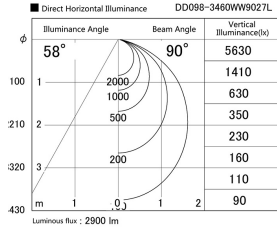

Item no. DD098-3460WW9027L

Series Name: Φ 150 Spark (Swallow Cone)

White Reflector

Installation	Recessed mount
Type	
Fixture wattage	33.8W
Beam angle	90 deg
Color Temp.	2700K
CRI	Ra>90
Luminous	2902 lm
Body	Die-cast aluminum alloy
Body finish	N/A
Trim finish	White
Reflector finish	White
IP Rate	IP20
Light source	COB module
Input Voltage	AC220~240V
Dimming Type	Non-Dimmable
Certificate	CE, CCC
Cut Hole	150mm

Height (Weight)	
65.3W	127 (1.4kg)
48.5W	127 (1.4kg)
44.3W	108 (1.2kg)
33.8W	108 (1.2kg)
30.3W	108 (1.2kg)
23.0W	78 (0.9kg)