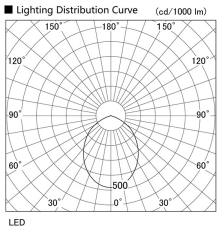

Item no. DD098-3460WW9027L

Series Name: Φ 150 Spark (Swallow Cone)

White Reflector

Installation	Recessed mount
Type	Φ 150 Spark (Swallow Cone)
Fixture wattage	33.8W
Beam angle	90 deg
Color Temp.	2700K
CRI	Ra>90
Luminous	2902 lm
Body	Die-cast aluminum alloy
Body finish	N/A
Trim finish	White
Reflector finish	White
IP Rate	IP20
Light source	COB module
Input Voltage	AC220~240V
Dimming Type	Non-Dimmable
Certificate	CE, CCC
Cut Hole	150mm

Height (Weight)	
65.3W	127 (1.4kg)
48.5W	127 (1.4kg)
44.3W	108 (1.2kg)
33.8W	108 (1.2kg)
30.3W	108 (1.2kg)
23.0W	78 (0.9kg)