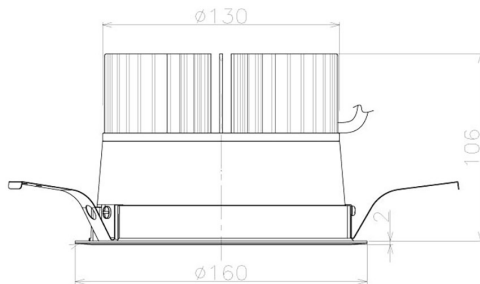

Item no. DD098-3460WW9027L

Series Name: Φ 150 Spark (Swallow Cone)

White Reflector

Installation	Recessed mount
Type	Φ 150 Spark (Swallow Cone)
Fixture wattage	33.8W
Beam angle	90 deg
Color Temp.	2700K
CRI	Ra>90
Luminous	2902 lm
Body	Die-cast aluminum alloy
Body finish	N/A
Trim finish	White
Reflector finish	White
IP Rate	IP20
Light source	COB module
Input Voltage	AC220~240V
Dimming Type	Non-Dimmable
Certificate	CE, CCC
Cut Hole	150mm

Height (Weight)	
65.3W	127 (1.4kg)
48.5W	127 (1.4kg)
44.3W	108 (1.2kg)
33.8W	108 (1.2kg)
30.3W	108 (1.2kg)
23.0W	78 (0.9kg)