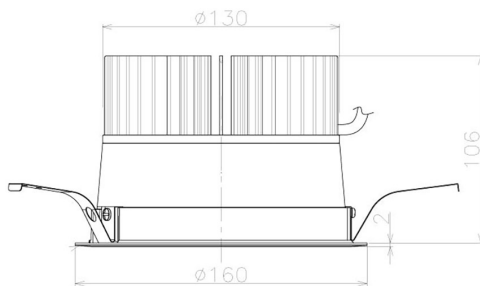

Item no. DD098-3460WW9027L

Series Name: Φ 150 Spark (Swallow Cone)

White Reflector

Installation	Recessed mount
Type	
Fixture wattage	33.8W
Beam angle	90 deg
Color Temp.	2700K
CRI	Ra>90
Luminous	2902 lm
Body	Die-cast aluminum alloy
Body finish	N/A
Trim finish	White
Reflector finish	White
IP Rate	IP20
Light source	COB module
Input Voltage	AC220~240V
Dimming Type	Non-Dimmable
Certificate	CE, CCC
Cut Hole	150mm

Height (Weight)	
65.3W	127 (1.4kg)
48.5W	127 (1.4kg)
44.3W	108 (1.2kg)
33.8W	108 (1.2kg)
30.3W	108 (1.2kg)
23.0W	78 (0.9kg)