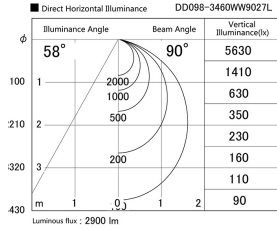

Item no. DD098-3460WW9027L

Series Name: Φ 150 Spark (Swallow Cone)

White Reflector

Installation	Recessed mount
Type	Φ 150 Spark (Swallow Cone)
Fixture wattage	33.8W
Beam angle	90 deg
Color Temp.	2700K
CRI	Ra>90
Luminous	2902 lm
Body	Die-cast aluminum alloy
Body finish	N/A
Trim finish	White
Reflector finish	White
IP Rate	IP20
Light source	COB module
Input Voltage	AC220~240V
Dimming Type	Non-Dimmable
Certificate	CE, CCC
Cut Hole	150mm

Height (Weight)	
65.3W	127 (1.4kg)
48.5W	127 (1.4kg)
44.3W	108 (1.2kg)
33.8W	108 (1.2kg)
30.3W	108 (1.2kg)
23.0W	78 (0.9kg)