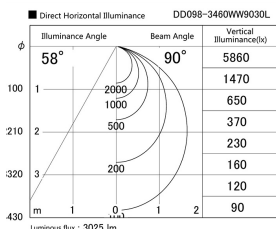

Item no. DD098-3460WW9030L

Series Name: Φ 150 Spark (Swallow Cone)

White Reflector

Installation	Recessed mount
Type	
Fixture wattage	33.8W
Beam angle	90 deg
Color Temp.	3000K
CRI	Ra>90
Luminous	3023 lm
Body	Die-cast aluminum alloy
Body finish	N/A
Trim finish	White
Reflector finish	White
IP Rate	IP20
Light source	COB module
Input Voltage	AC220~240V
Dimming Type	Non-Dimmable
Certificate	CE, CCC
Cut Hole	150mm

Height (Weight)	
65.3W	127 (1.4kg)
48.5W	127 (1.4kg)
44.3W	108 (1.2kg)
33.8W	108 (1.2kg)
30.3W	108 (1.2kg)
23.0W	78 (0.9kg)