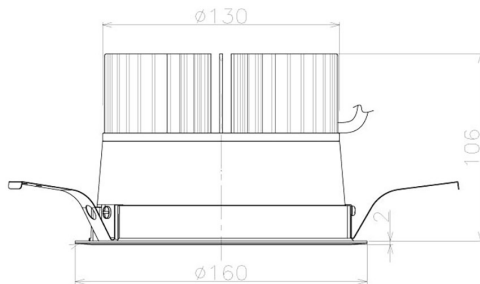

Item no. DD098-3460WW9030L

Series Name:  $\Phi$ 150 Spark (Swallow Cone)

White Reflector

Installation	Recessed mount
Type	$\Phi$ 150 Spark (Swallow Cone)
Fixture wattage	33.8W
Beam angle	90 deg
Color Temp.	3000K
CRI	Ra>90
Luminous	3023 lm
Body	Die-cast aluminum alloy
Body finish	N/A
Trim finish	White
Reflector finish	White
IP Rate	IP20
Light source	COB module
Input Voltage	AC220~240V
Dimming Type	Non-Dimmable
Certificate	CE, CCC
Cut Hole	150mm

Height (Weight)	
65.3W	127 (1.4kg)
48.5W	127 (1.4kg)
44.3W	108 (1.2kg)
33.8W	108 (1.2kg)
30.3W	108 (1.2kg)
23.0W	78 (0.9kg)