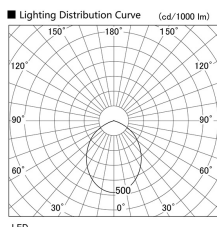

Item no. DD098-3460WW9030L

Series Name: Φ 150 Spark (Swallow Cone)

White Reflector

Installation	Recessed mount
Type	
Fixture wattage	33.8W
Beam angle	90 deg
Color Temp.	3000K
CRI	Ra>90
Luminous	3023 lm
Body	Die-cast aluminum alloy
Body finish	N/A
Trim finish	White
Reflector finish	White
IP Rate	IP20
Light source	COB module
Input Voltage	AC220~240V
Dimming Type	Non-Dimmable
Certificate	CE, CCC
Cut Hole	150mm

Height (Weight)	
65.3W	127 (1.4kg)
48.5W	127 (1.4kg)
44.3W	108 (1.2kg)
33.8W	108 (1.2kg)
30.3W	108 (1.2kg)
23.0W	78 (0.9kg)