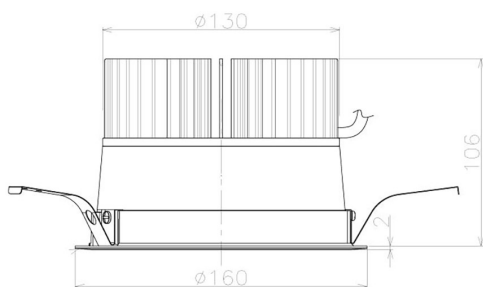

Item no. DD098-3460WW9030L

Series Name: Φ 150 Spark (Swallow Cone)

White Reflector

Installation	Recessed mount
Type	
Fixture wattage	33.8W
Beam angle	90 deg
Color Temp.	3000K
CRI	Ra>90
Luminous	3023 lm
Body	Die-cast aluminum alloy
Body finish	N/A
Trim finish	White
Reflector finish	White
IP Rate	IP20
Light source	COB module
Input Voltage	AC220~240V
Dimming Type	Non-Dimmable
Certificate	CE, CCC
Cut Hole	150mm

Height (Weight)	
65.3W	127 (1.4kg)
48.5W	127 (1.4kg)
44.3W	108 (1.2kg)
33.8W	108 (1.2kg)
30.3W	108 (1.2kg)
23.0W	78 (0.9kg)