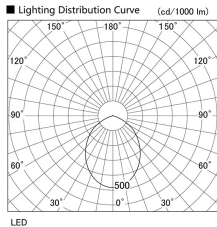

Item no. DD098-3460WW9030L

Series Name:  $\Phi$ 150 Spark (Swallow Cone)

White Reflector

Installation	Recessed mount
Type	$\Phi$ 150 Spark (Swallow Cone)
Fixture wattage	33.8W
Beam angle	90 deg
Color Temp.	3000K
CRI	Ra>90
Luminous	3023 lm
Body	Die-cast aluminum alloy
Body finish	N/A
Trim finish	White
Reflector finish	White
IP Rate	IP20
Light source	COB module
Input Voltage	AC220~240V
Dimming Type	Non-Dimmable
Certificate	CE, CCC
Cut Hole	150mm

Height (Weight)	
65.3W	127 (1.4kg)
48.5W	127 (1.4kg)
44.3W	108 (1.2kg)
33.8W	108 (1.2kg)
30.3W	108 (1.2kg)
23.0W	78 (0.9kg)