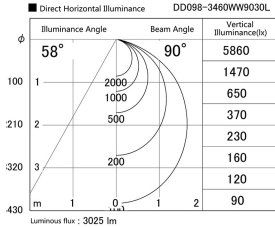

Item no. DD098-3460WW9030L

Series Name:  $\Phi$ 150 Spark (Swallow Cone)

White Reflector

Installation	Recessed mount
Type	$\Phi$ 150 Spark (Swallow Cone)
Fixture wattage	33.8W
Beam angle	90 deg
Color Temp.	3000K
CRI	Ra>90
Luminous	3023 lm
Body	Die-cast aluminum alloy
Body finish	N/A
Trim finish	White
Reflector finish	White
IP Rate	IP20
Light source	COB module
Input Voltage	AC220~240V
Dimming Type	Non-Dimmable
Certificate	CE, CCC
Cut Hole	150mm

Height (Weight)	
65.3W	127 (1.4kg)
48.5W	127 (1.4kg)
44.3W	108 (1.2kg)
33.8W	108 (1.2kg)
30.3W	108 (1.2kg)
23.0W	78 (0.9kg)