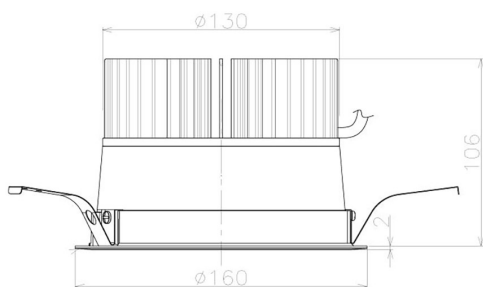

Item no. DD098-3460WW9035L

Series Name: Φ 150 Spark (Swallow Cone)

White Reflector

| | |
|------------------|-------------------------|
| Installation | Recessed mount |
| Type | |
| Fixture wattage | 33.8W |
| Beam angle | 90 deg |
| Color Temp. | 3500K |
| CRI | Ra>90 |
| Luminous | 3083 lm |
| Body | Die-cast aluminum alloy |
| Body finish | N/A |
| Trim finish | White |
| Reflector finish | White |
| IP Rate | IP20 |
| Light source | COB module |
| Input Voltage | AC220~240V |
| Dimming Type | Non-Dimmable |
| Certificate | CE, CCC |
| Cut Hole | 150mm |

| Height (Weight) | |
|-----------------|-------------|
| 65.3W | 127 (1.4kg) |
| 48.5W | 127 (1.4kg) |
| 44.3W | 108 (1.2kg) |
| 33.8W | 108 (1.2kg) |
| 30.3W | 108 (1.2kg) |
| 23.0W | 78 (0.9kg) |