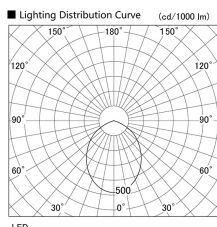

Item no. DD098-3460WW9035L

Series Name: Φ 150 Spark (Swallow Cone)

White Reflector

| | |
|------------------|-------------------------|
| Installation | Recessed mount |
| Type | |
| Fixture wattage | 33.8W |
| Beam angle | 90 deg |
| Color Temp. | 3500K |
| CRI | Ra>90 |
| Luminous | 3083 lm |
| Body | Die-cast aluminum alloy |
| Body finish | N/A |
| Trim finish | White |
| Reflector finish | White |
| IP Rate | IP20 |
| Light source | COB module |
| Input Voltage | AC220~240V |
| Dimming Type | Non-Dimmable |
| Certificate | CE, CCC |
| Cut Hole | 150mm |

| Height (Weight) | |
|-----------------|-------------|
| 65.3W | 127 (1.4kg) |
| 48.5W | 127 (1.4kg) |
| 44.3W | 108 (1.2kg) |
| 33.8W | 108 (1.2kg) |
| 30.3W | 108 (1.2kg) |
| 23.0W | 78 (0.9kg) |