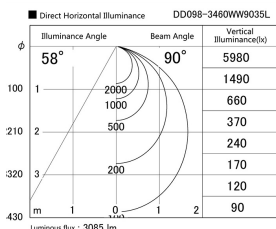

Item no. DD098-3460WW9035L

Series Name: Φ 150 Spark (Swallow Cone)

White Reflector

| | |
|------------------|-------------------------|
| Installation | Recessed mount |
| Type | |
| Fixture wattage | 33.8W |
| Beam angle | 90 deg |
| Color Temp. | 3500K |
| CRI | Ra>90 |
| Luminous | 3083 lm |
| Body | Die-cast aluminum alloy |
| Body finish | N/A |
| Trim finish | White |
| Reflector finish | White |
| IP Rate | IP20 |
| Light source | COB module |
| Input Voltage | AC220~240V |
| Dimming Type | Non-Dimmable |
| Certificate | CE, CCC |
| Cut Hole | 150mm |

| Height (Weight) | |
|-----------------|-------------|
| 65.3W | 127 (1.4kg) |
| 48.5W | 127 (1.4kg) |
| 44.3W | 108 (1.2kg) |
| 33.8W | 108 (1.2kg) |
| 30.3W | 108 (1.2kg) |
| 23.0W | 78 (0.9kg) |