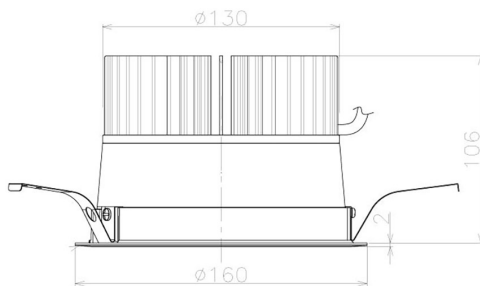

Item no. DD098-3460WW9040L

Series Name: Φ 150 Spark (Swallow Cone)

White Reflector

Installation	Recessed mount
Type	
Fixture wattage	33.8W
Beam angle	90 deg
Color Temp.	4000K
CRI	Ra>90
Luminous	3113 lm
Body	Die-cast aluminum alloy
Body finish	N/A
Trim finish	White
Reflector finish	White
IP Rate	IP20
Light source	COB module
Input Voltage	AC220~240V
Dimming Type	Non-Dimmable
Certificate	CE, CCC
Cut Hole	150mm

Height (Weight)	
65.3W	127 (1.4kg)
48.5W	127 (1.4kg)
44.3W	108 (1.2kg)
33.8W	108 (1.2kg)
30.3W	108 (1.2kg)
23.0W	78 (0.9kg)