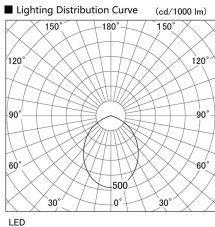

Item no. DD098-3460WW9040L

Series Name: Φ 150 Spark (Swallow Cone)

White Reflector

Installation	Recessed mount
Type	
Fixture wattage	33.8W
Beam angle	90 deg
Color Temp.	4000K
CRI	Ra>90
Luminous	3113 lm
Body	Die-cast aluminum alloy
Body finish	N/A
Trim finish	White
Reflector finish	White
IP Rate	IP20
Light source	COB module
Input Voltage	AC220~240V
Dimming Type	Non-Dimmable
Certificate	CE, CCC
Cut Hole	150mm

Height (Weight)	
65.3W	127 (1.4kg)
48.5W	127 (1.4kg)
44.3W	108 (1.2kg)
33.8W	108 (1.2kg)
30.3W	108 (1.2kg)
23.0W	78 (0.9kg)