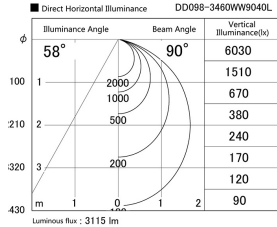

Item no. DD098-3460WW9040L

Series Name: Φ 150 Spark (Swallow Cone)

White Reflector

Installation	Recessed mount
Type	
Fixture wattage	33.8W
Beam angle	90 deg
Color Temp.	4000K
CRI	Ra>90
Luminous	3113 lm
Body	Die-cast aluminum alloy
Body finish	N/A
Trim finish	White
Reflector finish	White
IP Rate	IP20
Light source	COB module
Input Voltage	AC220~240V
Dimming Type	Non-Dimmable
Certificate	CE, CCC
Cut Hole	150mm

Height (Weight)	
65.3W	127 (1.4kg)
48.5W	127 (1.4kg)
44.3W	108 (1.2kg)
33.8W	108 (1.2kg)
30.3W	108 (1.2kg)
23.0W	78 (0.9kg)