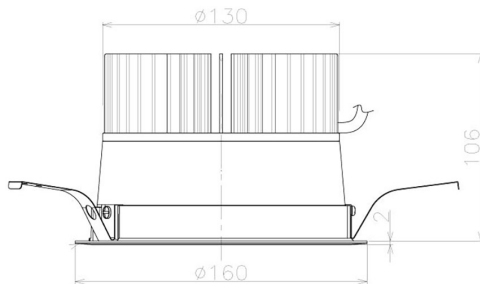

Item no. DD098-3460WW9040L

Series Name:  $\Phi$ 150 Spark (Swallow Cone)

White Reflector

Installation	Recessed mount
Type	$\Phi$ 150 Spark (Swallow Cone)
Fixture wattage	33.8W
Beam angle	90 deg
Color Temp.	4000K
CRI	Ra>90
Luminous	3113 lm
Body	Die-cast aluminum alloy
Body finish	N/A
Trim finish	White
Reflector finish	White
IP Rate	IP20
Light source	COB module
Input Voltage	AC220~240V
Dimming Type	Non-Dimmable
Certificate	CE, CCC
Cut Hole	150mm

Height (Weight)	
65.3W	127 (1.4kg)
48.5W	127 (1.4kg)
44.3W	108 (1.2kg)
33.8W	108 (1.2kg)
30.3W	108 (1.2kg)
23.0W	78 (0.9kg)