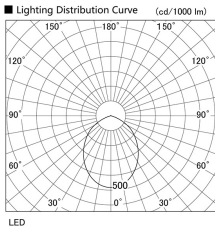

Item no. DD098-3460WW9040L

Series Name:  $\Phi$ 150 Spark (Swallow Cone)

White Reflector

Installation	Recessed mount
Type	$\Phi$ 150 Spark (Swallow Cone)
Fixture wattage	33.8W
Beam angle	90 deg
Color Temp.	4000K
CRI	Ra>90
Luminous	3113 lm
Body	Die-cast aluminum alloy
Body finish	N/A
Trim finish	White
Reflector finish	White
IP Rate	IP20
Light source	COB module
Input Voltage	AC220~240V
Dimming Type	Non-Dimmable
Certificate	CE, CCC
Cut Hole	150mm

Height (Weight)	
65.3W	127 (1.4kg)
48.5W	127 (1.4kg)
44.3W	108 (1.2kg)
33.8W	108 (1.2kg)
30.3W	108 (1.2kg)
23.0W	78 (0.9kg)