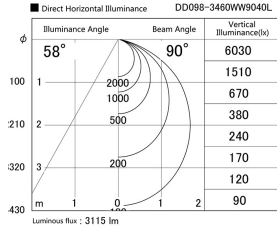

Item no. DD098-3460WW9040L

Series Name:  $\Phi$ 150 Spark (Swallow Cone)

White Reflector

Installation	Recessed mount
Type	$\Phi$ 150 Spark (Swallow Cone)
Fixture wattage	33.8W
Beam angle	90 deg
Color Temp.	4000K
CRI	Ra>90
Luminous	3113 lm
Body	Die-cast aluminum alloy
Body finish	N/A
Trim finish	White
Reflector finish	White
IP Rate	IP20
Light source	COB module
Input Voltage	AC220~240V
Dimming Type	Non-Dimmable
Certificate	CE, CCC
Cut Hole	150mm

Height (Weight)	
65.3W	127 (1.4kg)
48.5W	127 (1.4kg)
44.3W	108 (1.2kg)
33.8W	108 (1.2kg)
30.3W	108 (1.2kg)
23.0W	78 (0.9kg)