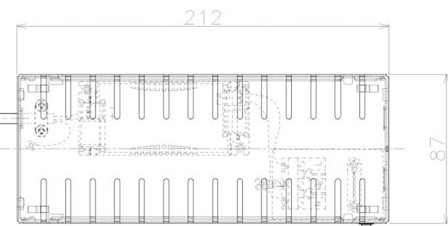

Item no. DD098-4520WW9027L

Series Name:  $\Phi$ 150 Spark (Swallow Cone)

White Reflector

Installation	Recessed mount
Type	
Fixture wattage	44.3W
Beam angle	25 deg
Color Temp.	2700K
CRI	Ra>90
Luminous	4108 lm
Body	Die-cast aluminum alloy
Body finish	N/A
Trim finish	White
Reflector finish	White
IP Rate	IP20
Light source	COB module
Input Voltage	AC220~240V
Dimming Type	Non-Dimmable
Certificate	CE, CCC
Cut Hole	150mm

Height (Weight)	
65.3W	127 (1.4kg)
48.5W	127 (1.4kg)
44.3W	108 (1.2kg)
33.8W	108 (1.2kg)
30.3W	108 (1.2kg)
23.0W	78 (0.9kg)