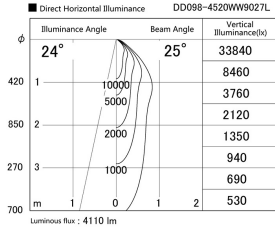

Item no. DD098-4520WW9027L

Series Name: Φ 150 Spark (Swallow Cone)

White Reflector

Installation	Recessed mount
Type	Φ 150 Spark (Swallow Cone)
Fixture wattage	44.3W
Beam angle	25 deg
Color Temp.	2700K
CRI	Ra>90
Luminous	4108 lm
Body	Die-cast aluminum alloy
Body finish	N/A
Trim finish	White
Reflector finish	White
IP Rate	IP20
Light source	COB module
Input Voltage	AC220~240V
Dimming Type	Non-Dimmable
Certificate	CE, CCC
Cut Hole	150mm

Height (Weight)	
65.3W	127 (1.4kg)
48.5W	127 (1.4kg)
44.3W	108 (1.2kg)
33.8W	108 (1.2kg)
30.3W	108 (1.2kg)
23.0W	78 (0.9kg)