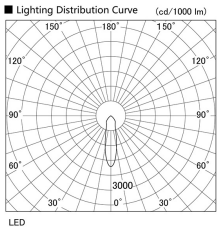

Item no. DD098-4520WW9027L

Series Name:  $\Phi$ 150 Spark (Swallow Cone)

White Reflector

Installation	Recessed mount
Type	
Fixture wattage	44.3W
Beam angle	25 deg
Color Temp.	2700K
CRI	Ra>90
Luminous	4108 lm
Body	Die-cast aluminum alloy
Body finish	N/A
Trim finish	White
Reflector finish	White
IP Rate	IP20
Light source	COB module
Input Voltage	AC220~240V
Dimming Type	Non-Dimmable
Certificate	CE, CCC
Cut Hole	150mm

Height (Weight)	
65.3W	127 (1.4kg)
48.5W	127 (1.4kg)
44.3W	108 (1.2kg)
33.8W	108 (1.2kg)
30.3W	108 (1.2kg)
23.0W	78 (0.9kg)