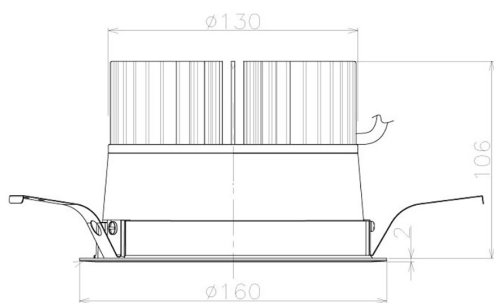

Item no. DD098-4520WW9027L

Series Name: Φ 150 Spark (Swallow Cone)

White Reflector

Installation	Recessed mount
Type	
Fixture wattage	44.3W
Beam angle	25 deg
Color Temp.	2700K
CRI	Ra>90
Luminous	4108 lm
Body	Die-cast aluminum alloy
Body finish	N/A
Trim finish	White
Reflector finish	White
IP Rate	IP20
Light source	COB module
Input Voltage	AC220~240V
Dimming Type	Non-Dimmable
Certificate	CE, CCC
Cut Hole	150mm

Height (Weight)	
65.3W	127 (1.4kg)
48.5W	127 (1.4kg)
44.3W	108 (1.2kg)
33.8W	108 (1.2kg)
30.3W	108 (1.2kg)
23.0W	78 (0.9kg)