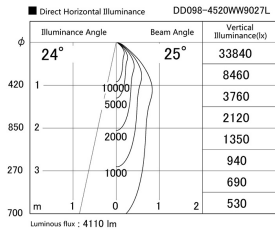

Item no. DD098-4520WW9027L

Series Name: Φ 150 Spark (Swallow Cone)

White Reflector

Installation	Recessed mount
Type	
Fixture wattage	44.3W
Beam angle	25 deg
Color Temp.	2700K
CRI	Ra>90
Luminous	4108 lm
Body	Die-cast aluminum alloy
Body finish	N/A
Trim finish	White
Reflector finish	White
IP Rate	IP20
Light source	COB module
Input Voltage	AC220~240V
Dimming Type	Non-Dimmable
Certificate	CE, CCC
Cut Hole	150mm

Height (Weight)	
65.3W	127 (1.4kg)
48.5W	127 (1.4kg)
44.3W	108 (1.2kg)
33.8W	108 (1.2kg)
30.3W	108 (1.2kg)
23.0W	78 (0.9kg)