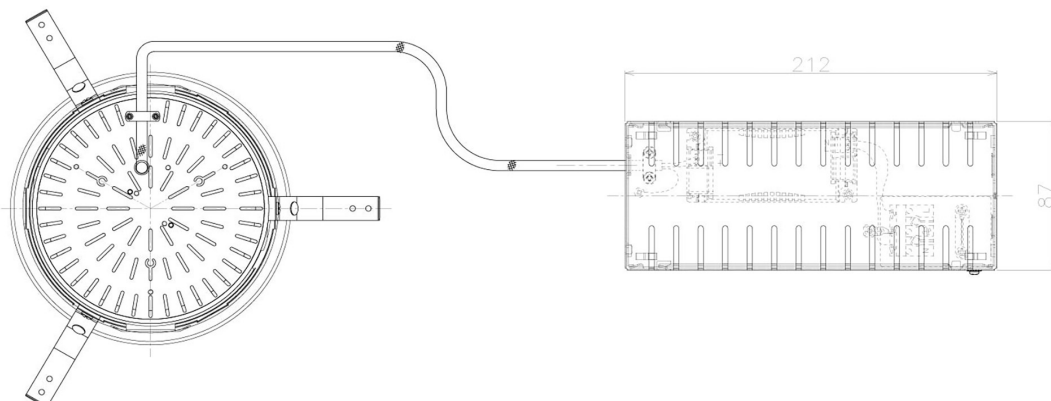

Item no. DD098-4520WW9027L

Series Name: Φ 150 Spark (Swallow Cone)

White Reflector

Installation	Recessed mount
Type	
Fixture wattage	44.3W
Beam angle	25 deg
Color Temp.	2700K
CRI	Ra>90
Luminous	4108 lm
Body	Die-cast aluminum alloy
Body finish	N/A
Trim finish	White
Reflector finish	White
IP Rate	IP20
Light source	COB module
Input Voltage	AC220~240V
Dimming Type	Non-Dimmable
Certificate	CE, CCC
Cut Hole	150mm

Height (Weight)	
65.3W	127 (1.4kg)
48.5W	127 (1.4kg)
44.3W	108 (1.2kg)
33.8W	108 (1.2kg)
30.3W	108 (1.2kg)
23.0W	78 (0.9kg)