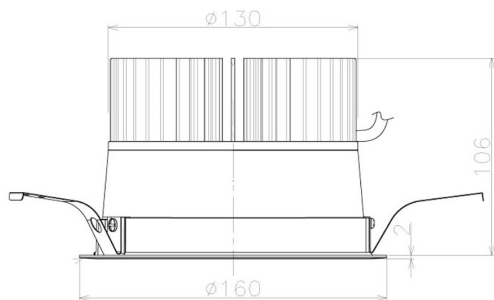

Item no. DD098-4520WW9027L

Series Name: Φ 150 Spark (Swallow Cone)

White Reflector

Installation	Recessed mount
Type	Φ 150 Spark (Swallow Cone)
Fixture wattage	44.3W
Beam angle	25 deg
Color Temp.	2700K
CRI	Ra>90
Luminous	4108 lm
Body	Die-cast aluminum alloy
Body finish	N/A
Trim finish	White
Reflector finish	White
IP Rate	IP20
Light source	COB module
Input Voltage	AC220~240V
Dimming Type	Non-Dimmable
Certificate	CE, CCC
Cut Hole	150mm

Height (Weight)	
65.3W	127 (1.4kg)
48.5W	127 (1.4kg)
44.3W	108 (1.2kg)
33.8W	108 (1.2kg)
30.3W	108 (1.2kg)
23.0W	78 (0.9kg)