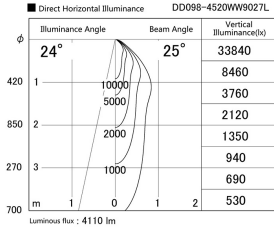

Item no. DD098-4520WW9027L

Series Name:  $\Phi$ 150 Spark (Swallow Cone)

White Reflector

Installation	Recessed mount
Type	
Fixture wattage	44.3W
Beam angle	25 deg
Color Temp.	2700K
CRI	Ra>90
Luminous	4108 lm
Body	Die-cast aluminum alloy
Body finish	N/A
Trim finish	White
Reflector finish	White
IP Rate	IP20
Light source	COB module
Input Voltage	AC220~240V
Dimming Type	Non-Dimmable
Certificate	CE, CCC
Cut Hole	150mm

Height (Weight)	
65.3W	127 (1.4kg)
48.5W	127 (1.4kg)
44.3W	108 (1.2kg)
33.8W	108 (1.2kg)
30.3W	108 (1.2kg)
23.0W	78 (0.9kg)