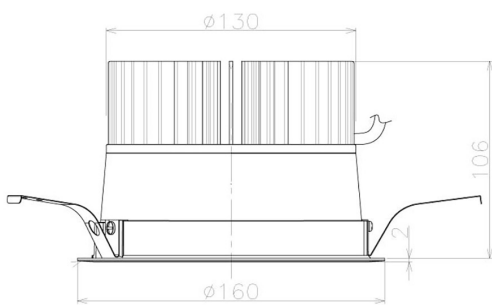

Item no. DD098-4520WW9027L

Series Name:  $\Phi$ 150 Spark (Swallow Cone)

White Reflector

Installation	Recessed mount
Type	
Fixture wattage	44.3W
Beam angle	25 deg
Color Temp.	2700K
CRI	Ra>90
Luminous	4108 lm
Body	Die-cast aluminum alloy
Body finish	N/A
Trim finish	White
Reflector finish	White
IP Rate	IP20
Light source	COB module
Input Voltage	AC220~240V
Dimming Type	Non-Dimmable
Certificate	CE, CCC
Cut Hole	150mm

Height (Weight)	
65.3W	127 (1.4kg)
48.5W	127 (1.4kg)
44.3W	108 (1.2kg)
33.8W	108 (1.2kg)
30.3W	108 (1.2kg)
23.0W	78 (0.9kg)