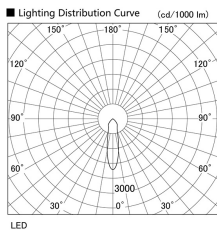

Item no. DD098-4520WW9027L

Series Name: Φ 150 Spark (Swallow Cone)

White Reflector

Installation	Recessed mount
Type	
Fixture wattage	44.3W
Beam angle	25 deg
Color Temp.	2700K
CRI	Ra>90
Luminous	4108 lm
Body	Die-cast aluminum alloy
Body finish	N/A
Trim finish	White
Reflector finish	White
IP Rate	IP20
Light source	COB module
Input Voltage	AC220~240V
Dimming Type	Non-Dimmable
Certificate	CE, CCC
Cut Hole	150mm

Height (Weight)	
65.3W	127 (1.4kg)
48.5W	127 (1.4kg)
44.3W	108 (1.2kg)
33.8W	108 (1.2kg)
30.3W	108 (1.2kg)
23.0W	78 (0.9kg)