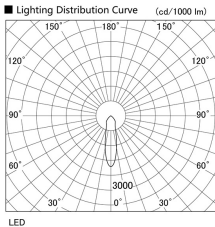

Item no. DD098-4520WW9027L

Series Name: Φ 150 Spark (Swallow Cone)

White Reflector

Installation	Recessed mount
Type	Φ 150 Spark (Swallow Cone)
Fixture wattage	44.3W
Beam angle	25 deg
Color Temp.	2700K
CRI	Ra>90
Luminous	4108 lm
Body	Die-cast aluminum alloy
Body finish	N/A
Trim finish	White
Reflector finish	White
IP Rate	IP20
Light source	COB module
Input Voltage	AC220~240V
Dimming Type	Non-Dimmable
Certificate	CE, CCC
Cut Hole	150mm

Height (Weight)	
65.3W	127 (1.4kg)
48.5W	127 (1.4kg)
44.3W	108 (1.2kg)
33.8W	108 (1.2kg)
30.3W	108 (1.2kg)
23.0W	78 (0.9kg)