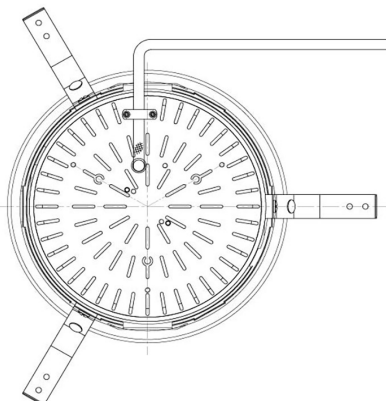

Item no. DD098-4520WW9027L

Series Name:  $\Phi$ 150 Spark (Swallow Cone)

White Reflector

Installation	Recessed mount
Type	
Fixture wattage	44.3W
Beam angle	25 deg
Color Temp.	2700K
CRI	Ra>90
Luminous	4108 lm
Body	Die-cast aluminum alloy
Body finish	N/A
Trim finish	White
Reflector finish	White
IP Rate	IP20
Light source	COB module
Input Voltage	AC220~240V
Dimming Type	Non-Dimmable
Certificate	CE, CCC
Cut Hole	150mm

Height (Weight)	
65.3W	127 (1.4kg)
48.5W	127 (1.4kg)
44.3W	108 (1.2kg)
33.8W	108 (1.2kg)
30.3W	108 (1.2kg)
23.0W	78 (0.9kg)