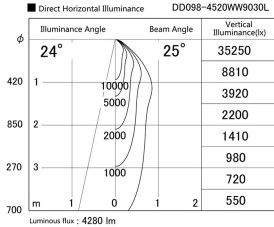

Item no. DD098-4520WW9030L

Series Name: Φ 150 Spark (Swallow Cone)

White Reflector

| | |
|------------------|-------------------------|
| Installation | Recessed mount |
| Type | |
| Fixture wattage | 44.3W |
| Beam angle | 25 deg |
| Color Temp. | 3000K |
| CRI | Ra>90 |
| Luminous | 4279 lm |
| Body | Die-cast aluminum alloy |
| Body finish | N/A |
| Trim finish | White |
| Reflector finish | White |
| IP Rate | IP20 |
| Light source | COB module |
| Input Voltage | AC220~240V |
| Dimming Type | Non-Dimmable |
| Certificate | CE, CCC |
| Cut Hole | 150mm |

| Height (Weight) | |
|-----------------|-------------|
| 65.3W | 127 (1.4kg) |
| 48.5W | 127 (1.4kg) |
| 44.3W | 108 (1.2kg) |
| 33.8W | 108 (1.2kg) |
| 30.3W | 108 (1.2kg) |
| 23.0W | 78 (0.9kg) |