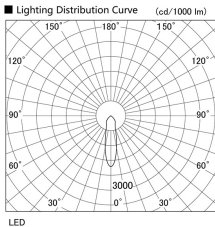

Item no. DD098-4520WW9030L

Series Name: Φ 150 Spark (Swallow Cone)

White Reflector

| | |
|------------------|-------------------------|
| Installation | Recessed mount |
| Type | |
| Fixture wattage | 44.3W |
| Beam angle | 25 deg |
| Color Temp. | 3000K |
| CRI | Ra>90 |
| Luminous | 4279 lm |
| Body | Die-cast aluminum alloy |
| Body finish | N/A |
| Trim finish | White |
| Reflector finish | White |
| IP Rate | IP20 |
| Light source | COB module |
| Input Voltage | AC220~240V |
| Dimming Type | Non-Dimmable |
| Certificate | CE, CCC |
| Cut Hole | 150mm |

| Height (Weight) | |
|-----------------|-------------|
| 65.3W | 127 (1.4kg) |
| 48.5W | 127 (1.4kg) |
| 44.3W | 108 (1.2kg) |
| 33.8W | 108 (1.2kg) |
| 30.3W | 108 (1.2kg) |
| 23.0W | 78 (0.9kg) |