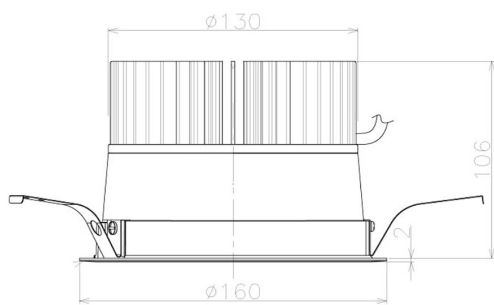

Item no. DD098-4520WW9030L

Series Name: Φ 150 Spark (Swallow Cone)

White Reflector

| | |
|------------------|-------------------------|
| Installation | Recessed mount |
| Type | |
| Fixture wattage | 44.3W |
| Beam angle | 25 deg |
| Color Temp. | 3000K |
| CRI | Ra>90 |
| Luminous | 4279 lm |
| Body | Die-cast aluminum alloy |
| Body finish | N/A |
| Trim finish | White |
| Reflector finish | White |
| IP Rate | IP20 |
| Light source | COB module |
| Input Voltage | AC220~240V |
| Dimming Type | Non-Dimmable |
| Certificate | CE, CCC |
| Cut Hole | 150mm |

| Height (Weight) | |
|-----------------|-------------|
| 65.3W | 127 (1.4kg) |
| 48.5W | 127 (1.4kg) |
| 44.3W | 108 (1.2kg) |
| 33.8W | 108 (1.2kg) |
| 30.3W | 108 (1.2kg) |
| 23.0W | 78 (0.9kg) |