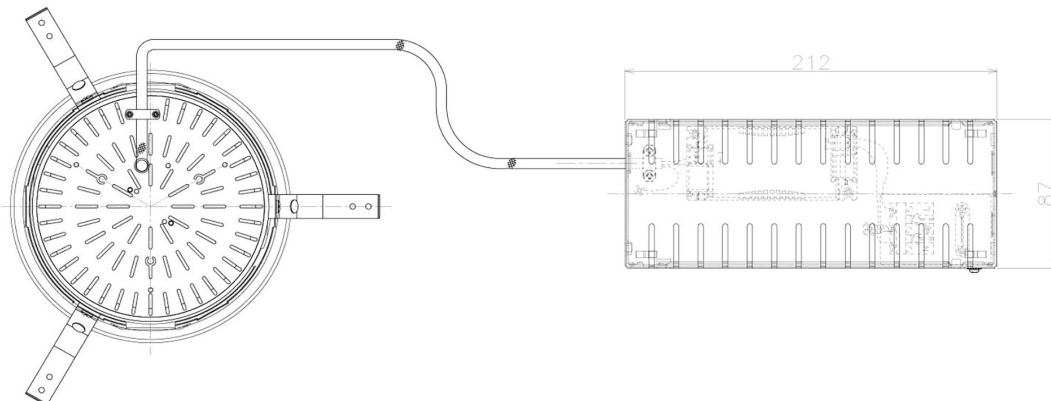

Item no. DD098-4520WW9030L

Series Name: Φ 150 Spark (Swallow Cone)

White Reflector

| | |
|------------------|-------------------------|
| Installation | Recessed mount |
| Type | |
| Fixture wattage | 44.3W |
| Beam angle | 25 deg |
| Color Temp. | 3000K |
| CRI | Ra>90 |
| Luminous | 4279 lm |
| Body | Die-cast aluminum alloy |
| Body finish | N/A |
| Trim finish | White |
| Reflector finish | White |
| IP Rate | IP20 |
| Light source | COB module |
| Input Voltage | AC220~240V |
| Dimming Type | Non-Dimmable |
| Certificate | CE, CCC |
| Cut Hole | 150mm |

| Height (Weight) | |
|-----------------|-------------|
| 65.3W | 127 (1.4kg) |
| 48.5W | 127 (1.4kg) |
| 44.3W | 108 (1.2kg) |
| 33.8W | 108 (1.2kg) |
| 30.3W | 108 (1.2kg) |
| 23.0W | 78 (0.9kg) |