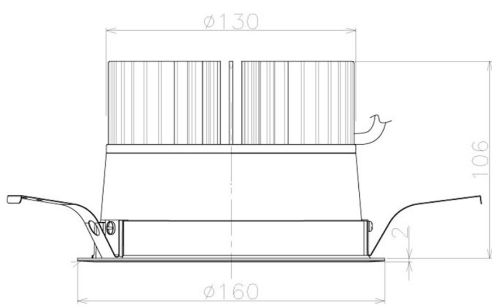

Item no. DD098-4520WW9035L

Series Name:  $\Phi$ 150 Spark (Swallow Cone)

White Reflector

Installation	Recessed mount
Type	
Fixture wattage	44.3W
Beam angle	25 deg
Color Temp.	3500K
CRI	Ra>90
Luminous	4365 lm
Body	Die-cast aluminum alloy
Body finish	N/A
Trim finish	White
Reflector finish	White
IP Rate	IP20
Light source	COB module
Input Voltage	AC220~240V
Dimming Type	Non-Dimmable
Certificate	CE, CCC
Cut Hole	150mm

Height (Weight)	
65.3W	127 (1.4kg)
48.5W	127 (1.4kg)
44.3W	108 (1.2kg)
33.8W	108 (1.2kg)
30.3W	108 (1.2kg)
23.0W	78 (0.9kg)