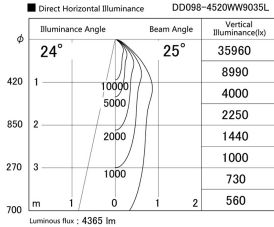

Item no. DD098-4520WW9035L

Series Name:  $\Phi$ 150 Spark (Swallow Cone)

White Reflector

Installation	Recessed mount
Type	
Fixture wattage	44.3W
Beam angle	25 deg
Color Temp.	3500K
CRI	Ra>90
Luminous	4365 lm
Body	Die-cast aluminum alloy
Body finish	N/A
Trim finish	White
Reflector finish	White
IP Rate	IP20
Light source	COB module
Input Voltage	AC220~240V
Dimming Type	Non-Dimmable
Certificate	CE, CCC
Cut Hole	150mm

Height (Weight)	
65.3W	127 (1.4kg)
48.5W	127 (1.4kg)
44.3W	108 (1.2kg)
33.8W	108 (1.2kg)
30.3W	108 (1.2kg)
23.0W	78 (0.9kg)