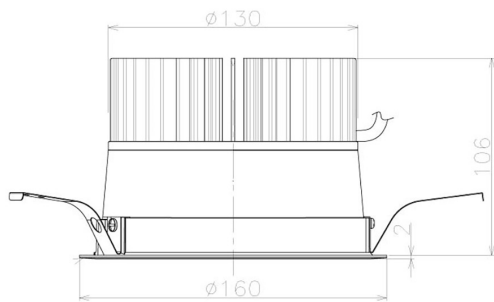

Item no. DD098-4520WW9035L

Series Name:  $\Phi$ 150 Spark (Swallow Cone)

White Reflector

Installation	Recessed mount
Type	$\Phi$ 150 Spark (Swallow Cone)
Fixture wattage	44.3W
Beam angle	25 deg
Color Temp.	3500K
CRI	Ra>90
Luminous	4365 lm
Body	Die-cast aluminum alloy
Body finish	N/A
Trim finish	White
Reflector finish	White
IP Rate	IP20
Light source	COB module
Input Voltage	AC220~240V
Dimming Type	Non-Dimmable
Certificate	CE, CCC
Cut Hole	150mm

Height (Weight)	
65.3W	127 (1.4kg)
48.5W	127 (1.4kg)
44.3W	108 (1.2kg)
33.8W	108 (1.2kg)
30.3W	108 (1.2kg)
23.0W	78 (0.9kg)