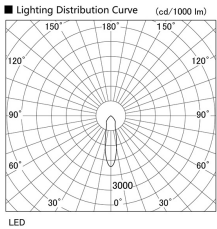

Item no. DD098-4520WW9035L

Series Name:  $\Phi$ 150 Spark (Swallow Cone)

White Reflector

Installation	Recessed mount
Type	$\Phi$ 150 Spark (Swallow Cone)
Fixture wattage	44.3W
Beam angle	25 deg
Color Temp.	3500K
CRI	Ra>90
Luminous	4365 lm
Body	Die-cast aluminum alloy
Body finish	N/A
Trim finish	White
Reflector finish	White
IP Rate	IP20
Light source	COB module
Input Voltage	AC220~240V
Dimming Type	Non-Dimmable
Certificate	CE, CCC
Cut Hole	150mm

Height (Weight)	
65.3W	127 (1.4kg)
48.5W	127 (1.4kg)
44.3W	108 (1.2kg)
33.8W	108 (1.2kg)
30.3W	108 (1.2kg)
23.0W	78 (0.9kg)