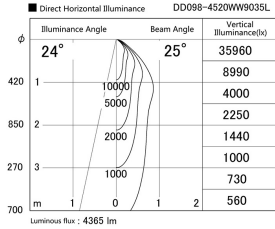

Item no. DD098-4520WW9035L

Series Name:  $\Phi$ 150 Spark (Swallow Cone)

White Reflector

Installation	Recessed mount
Type	$\Phi$ 150 Spark (Swallow Cone)
Fixture wattage	44.3W
Beam angle	25 deg
Color Temp.	3500K
CRI	Ra>90
Luminous	4365 lm
Body	Die-cast aluminum alloy
Body finish	N/A
Trim finish	White
Reflector finish	White
IP Rate	IP20
Light source	COB module
Input Voltage	AC220~240V
Dimming Type	Non-Dimmable
Certificate	CE, CCC
Cut Hole	150mm

Height (Weight)	
65.3W	127 (1.4kg)
48.5W	127 (1.4kg)
44.3W	108 (1.2kg)
33.8W	108 (1.2kg)
30.3W	108 (1.2kg)
23.0W	78 (0.9kg)