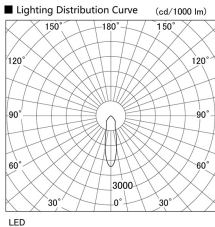

Item no. DD098-4520WW9035L

Series Name:  $\Phi$ 150 Spark (Swallow Cone)

White Reflector

Installation	Recessed mount
Type	
Fixture wattage	44.3W
Beam angle	25 deg
Color Temp.	3500K
CRI	Ra>90
Luminous	4365 lm
Body	Die-cast aluminum alloy
Body finish	N/A
Trim finish	White
Reflector finish	White
IP Rate	IP20
Light source	COB module
Input Voltage	AC220~240V
Dimming Type	Non-Dimmable
Certificate	CE, CCC
Cut Hole	150mm

Height (Weight)	
65.3W	127 (1.4kg)
48.5W	127 (1.4kg)
44.3W	108 (1.2kg)
33.8W	108 (1.2kg)
30.3W	108 (1.2kg)
23.0W	78 (0.9kg)