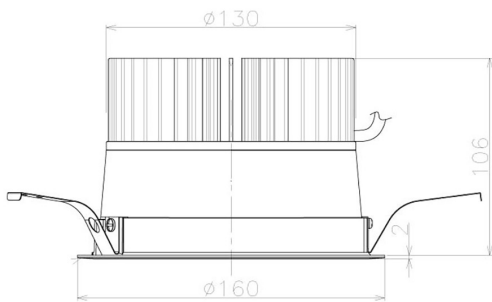

Item no. DD098-4520WW9040L

Series Name:  $\Phi$ 150 Spark (Swallow Cone)

White Reflector

Installation	Recessed mount
Type	
Fixture wattage	44.3W
Beam angle	25 deg
Color Temp.	4000K
CRI	Ra>90
Luminous	4407 lm
Body	Die-cast aluminum alloy
Body finish	N/A
Trim finish	White
Reflector finish	White
IP Rate	IP20
Light source	COB module
Input Voltage	AC220~240V
Dimming Type	Non-Dimmable
Certificate	CE, CCC
Cut Hole	150mm

Height (Weight)	
65.3W	127 (1.4kg)
48.5W	127 (1.4kg)
44.3W	108 (1.2kg)
33.8W	108 (1.2kg)
30.3W	108 (1.2kg)
23.0W	78 (0.9kg)