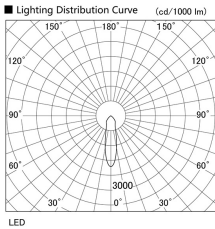

Item no. DD098-4520WW9040L

Series Name:  $\Phi$ 150 Spark (Swallow Cone)

White Reflector

Installation	Recessed mount
Type	$\Phi$ 150 Spark (Swallow Cone)
Fixture wattage	44.3W
Beam angle	25 deg
Color Temp.	4000K
CRI	Ra>90
Luminous	4407 lm
Body	Die-cast aluminum alloy
Body finish	N/A
Trim finish	White
Reflector finish	White
IP Rate	IP20
Light source	COB module
Input Voltage	AC220~240V
Dimming Type	Non-Dimmable
Certificate	CE, CCC
Cut Hole	150mm

Height (Weight)	
65.3W	127 (1.4kg)
48.5W	127 (1.4kg)
44.3W	108 (1.2kg)
33.8W	108 (1.2kg)
30.3W	108 (1.2kg)
23.0W	78 (0.9kg)