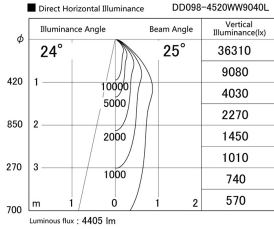

Item no. DD098-4520WW9040L

Series Name:  $\Phi$ 150 Spark (Swallow Cone)

White Reflector

Installation	Recessed mount
Type	
Fixture wattage	44.3W
Beam angle	25 deg
Color Temp.	4000K
CRI	Ra>90
Luminous	4407 lm
Body	Die-cast aluminum alloy
Body finish	N/A
Trim finish	White
Reflector finish	White
IP Rate	IP20
Light source	COB module
Input Voltage	AC220~240V
Dimming Type	Non-Dimmable
Certificate	CE, CCC
Cut Hole	150mm

Height (Weight)	
65.3W	127 (1.4kg)
48.5W	127 (1.4kg)
44.3W	108 (1.2kg)
33.8W	108 (1.2kg)
30.3W	108 (1.2kg)
23.0W	78 (0.9kg)