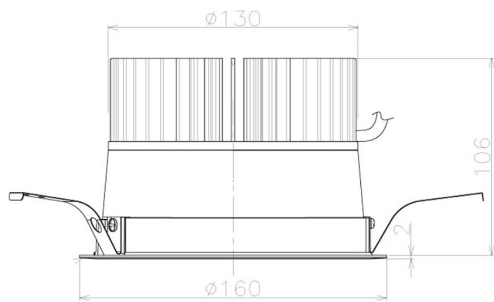

Item no. DD098-4520WW9040L

Series Name:  $\Phi$ 150 Spark (Swallow Cone)

White Reflector

Installation	Recessed mount
Type	$\Phi$ 150 Spark (Swallow Cone)
Fixture wattage	44.3W
Beam angle	25 deg
Color Temp.	4000K
CRI	Ra>90
Luminous	4407 lm
Body	Die-cast aluminum alloy
Body finish	N/A
Trim finish	White
Reflector finish	White
IP Rate	IP20
Light source	COB module
Input Voltage	AC220~240V
Dimming Type	Non-Dimmable
Certificate	CE, CCC
Cut Hole	150mm

Height (Weight)	
65.3W	127 (1.4kg)
48.5W	127 (1.4kg)
44.3W	108 (1.2kg)
33.8W	108 (1.2kg)
30.3W	108 (1.2kg)
23.0W	78 (0.9kg)