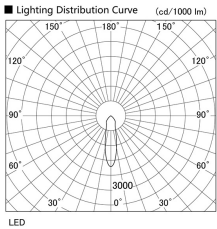

Item no. DD098-4520WW9040L

Series Name:  $\Phi$ 150 Spark (Swallow Cone)

White Reflector

Installation	Recessed mount
Type	
Fixture wattage	44.3W
Beam angle	25 deg
Color Temp.	4000K
CRI	Ra>90
Luminous	4407 lm
Body	Die-cast aluminum alloy
Body finish	N/A
Trim finish	White
Reflector finish	White
IP Rate	IP20
Light source	COB module
Input Voltage	AC220~240V
Dimming Type	Non-Dimmable
Certificate	CE, CCC
Cut Hole	150mm

Height (Weight)	
65.3W	127 (1.4kg)
48.5W	127 (1.4kg)
44.3W	108 (1.2kg)
33.8W	108 (1.2kg)
30.3W	108 (1.2kg)
23.0W	78 (0.9kg)