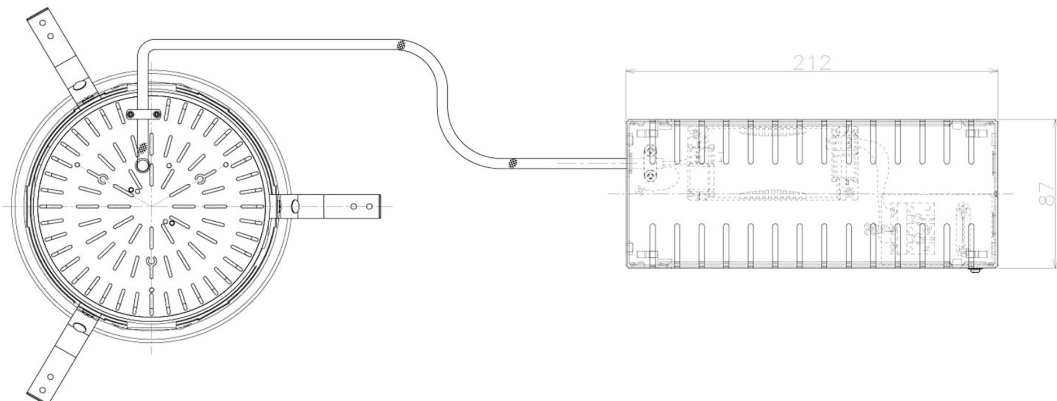

Item no. DD098-4520WW9040L

Series Name:  $\Phi$ 150 Spark (Swallow Cone)

White Reflector

Installation	Recessed mount
Type	
Fixture wattage	44.3W
Beam angle	25 deg
Color Temp.	4000K
CRI	Ra>90
Luminous	4407 lm
Body	Die-cast aluminum alloy
Body finish	N/A
Trim finish	White
Reflector finish	White
IP Rate	IP20
Light source	COB module
Input Voltage	AC220~240V
Dimming Type	Non-Dimmable
Certificate	CE, CCC
Cut Hole	150mm

Height (Weight)	
65.3W	127 (1.4kg)
48.5W	127 (1.4kg)
44.3W	108 (1.2kg)
33.8W	108 (1.2kg)
30.3W	108 (1.2kg)
23.0W	78 (0.9kg)