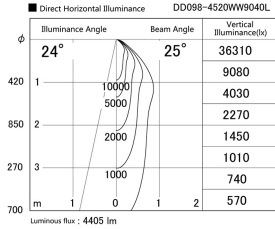

Item no. DD098-4520WW9040L

Series Name:  $\Phi$ 150 Spark (Swallow Cone)

White Reflector

Installation	Recessed mount
Type	$\Phi$ 150 Spark (Swallow Cone)
Fixture wattage	44.3W
Beam angle	25 deg
Color Temp.	4000K
CRI	Ra>90
Luminous	4407 lm
Body	Die-cast aluminum alloy
Body finish	N/A
Trim finish	White
Reflector finish	White
IP Rate	IP20
Light source	COB module
Input Voltage	AC220~240V
Dimming Type	Non-Dimmable
Certificate	CE, CCC
Cut Hole	150mm

Height (Weight)	
65.3W	127 (1.4kg)
48.5W	127 (1.4kg)
44.3W	108 (1.2kg)
33.8W	108 (1.2kg)
30.3W	108 (1.2kg)
23.0W	78 (0.9kg)