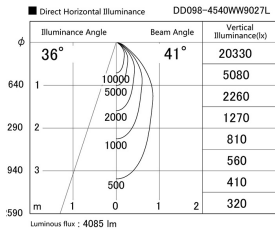

Item no. DD098-4540WW9027L

Series Name: Φ 150 Spark (Swallow Cone)

White Reflector

Installation	Recessed mount
Type	
Fixture wattage	44.3W
Beam angle	41 deg
Color Temp.	2700K
CRI	Ra>90
Luminous	4084 lm
Body	Die-cast aluminum alloy
Body finish	N/A
Trim finish	White
Reflector finish	White
IP Rate	IP20
Light source	COB module
Input Voltage	AC220~240V
Dimming Type	Non-Dimmable
Certificate	CE, CCC
Cut Hole	150mm

Height (Weight)	
65.3W	127 (1.4kg)
48.5W	127 (1.4kg)
44.3W	108 (1.2kg)
33.8W	108 (1.2kg)
30.3W	108 (1.2kg)
23.0W	78 (0.9kg)