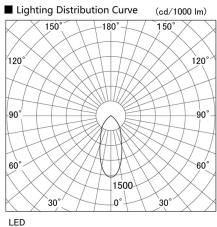

Item no. DD098-4540WW9027L

Series Name:  $\Phi$ 150 Spark (Swallow Cone)

White Reflector

Installation	Recessed mount
Type	$\Phi$ 150 Spark (Swallow Cone)
Fixture wattage	44.3W
Beam angle	41 deg
Color Temp.	2700K
CRI	Ra>90
Luminous	4084 lm
Body	Die-cast aluminum alloy
Body finish	N/A
Trim finish	White
Reflector finish	White
IP Rate	IP20
Light source	COB module
Input Voltage	AC220~240V
Dimming Type	Non-Dimmable
Certificate	CE, CCC
Cut Hole	150mm

Height (Weight)	
65.3W	127 (1.4kg)
48.5W	127 (1.4kg)
44.3W	108 (1.2kg)
33.8W	108 (1.2kg)
30.3W	108 (1.2kg)
23.0W	78 (0.9kg)