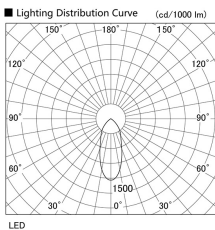

Item no. DD098-4540WW9027L

Series Name: Φ 150 Spark (Swallow Cone)

White Reflector

Installation	Recessed mount
Type	
Fixture wattage	44.3W
Beam angle	41 deg
Color Temp.	2700K
CRI	Ra>90
Luminous	4084 lm
Body	Die-cast aluminum alloy
Body finish	N/A
Trim finish	White
Reflector finish	White
IP Rate	IP20
Light source	COB module
Input Voltage	AC220~240V
Dimming Type	Non-Dimmable
Certificate	CE, CCC
Cut Hole	150mm

Height (Weight)	
65.3W	127 (1.4kg)
48.5W	127 (1.4kg)
44.3W	108 (1.2kg)
33.8W	108 (1.2kg)
30.3W	108 (1.2kg)
23.0W	78 (0.9kg)