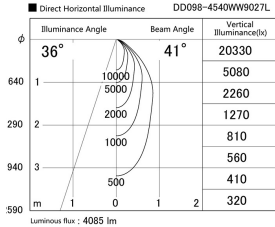

Item no. DD098-4540WW9027L

Series Name:  $\Phi$ 150 Spark (Swallow Cone)

White Reflector

Installation	Recessed mount
Type	$\Phi$ 150 Spark (Swallow Cone)
Fixture wattage	44.3W
Beam angle	41 deg
Color Temp.	2700K
CRI	Ra>90
Luminous	4084 lm
Body	Die-cast aluminum alloy
Body finish	N/A
Trim finish	White
Reflector finish	White
IP Rate	IP20
Light source	COB module
Input Voltage	AC220~240V
Dimming Type	Non-Dimmable
Certificate	CE, CCC
Cut Hole	150mm

Height (Weight)	
65.3W	127 (1.4kg)
48.5W	127 (1.4kg)
44.3W	108 (1.2kg)
33.8W	108 (1.2kg)
30.3W	108 (1.2kg)
23.0W	78 (0.9kg)