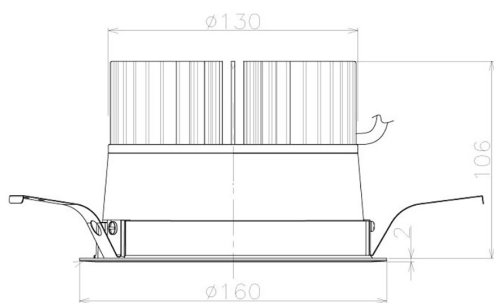

Item no. DD098-4540WW9027L

Series Name: Φ 150 Spark (Swallow Cone)

White Reflector

Installation	Recessed mount
Type	
Fixture wattage	44.3W
Beam angle	41 deg
Color Temp.	2700K
CRI	Ra>90
Luminous	4084 lm
Body	Die-cast aluminum alloy
Body finish	N/A
Trim finish	White
Reflector finish	White
IP Rate	IP20
Light source	COB module
Input Voltage	AC220~240V
Dimming Type	Non-Dimmable
Certificate	CE, CCC
Cut Hole	150mm

Height (Weight)	
65.3W	127 (1.4kg)
48.5W	127 (1.4kg)
44.3W	108 (1.2kg)
33.8W	108 (1.2kg)
30.3W	108 (1.2kg)
23.0W	78 (0.9kg)