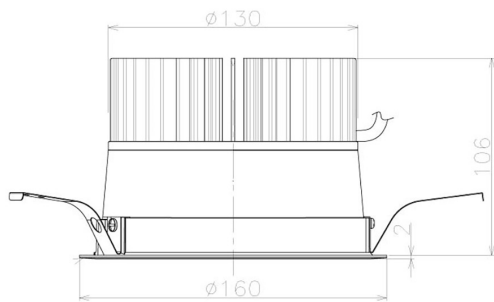

Item no. DD098-4540WW9027L

Series Name:  $\Phi$ 150 Spark (Swallow Cone)

White Reflector

Installation	Recessed mount
Type	$\Phi$ 150 Spark (Swallow Cone)
Fixture wattage	44.3W
Beam angle	41 deg
Color Temp.	2700K
CRI	Ra>90
Luminous	4084 lm
Body	Die-cast aluminum alloy
Body finish	N/A
Trim finish	White
Reflector finish	White
IP Rate	IP20
Light source	COB module
Input Voltage	AC220~240V
Dimming Type	Non-Dimmable
Certificate	CE, CCC
Cut Hole	150mm

Height (Weight)	
65.3W	127 (1.4kg)
48.5W	127 (1.4kg)
44.3W	108 (1.2kg)
33.8W	108 (1.2kg)
30.3W	108 (1.2kg)
23.0W	78 (0.9kg)