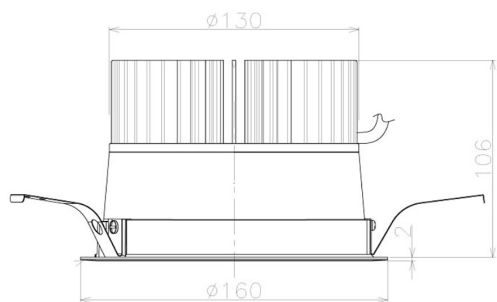

Item no. DD098-4540WW9030L

Series Name: Φ 150 Spark (Swallow Cone)

White Reflector

| | |
|------------------|---------------------------------|
| Installation | Recessed mount |
| Type | Φ 150 Spark (Swallow Cone) |
| Fixture wattage | 44.3W |
| Beam angle | 41 deg |
| Color Temp. | 3000K |
| CRI | Ra>90 |
| Luminous | 4254 lm |
| Body | Die-cast aluminum alloy |
| Body finish | N/A |
| Trim finish | White |
| Reflector finish | White |
| IP Rate | IP20 |
| Light source | COB module |
| Input Voltage | AC220~240V |
| Dimming Type | Non-Dimmable |
| Certificate | CE, CCC |
| Cut Hole | 150mm |

| Height (Weight) | |
|-----------------|-------------|
| 65.3W | 127 (1.4kg) |
| 48.5W | 127 (1.4kg) |
| 44.3W | 108 (1.2kg) |
| 33.8W | 108 (1.2kg) |
| 30.3W | 108 (1.2kg) |
| 23.0W | 78 (0.9kg) |