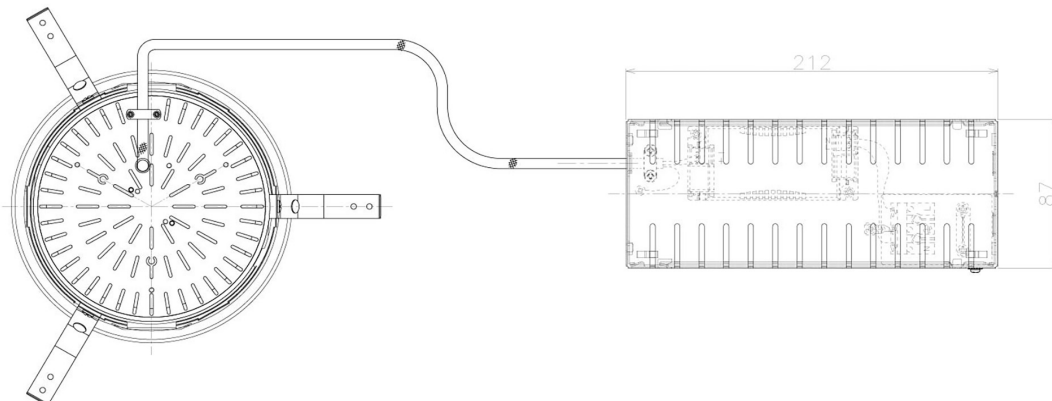

Item no. DD098-4540WW9030L

Series Name:  $\Phi$ 150 Spark (Swallow Cone)

White Reflector

Installation	Recessed mount
Type	
Fixture wattage	44.3W
Beam angle	41 deg
Color Temp.	3000K
CRI	Ra>90
Luminous	4254 lm
Body	Die-cast aluminum alloy
Body finish	N/A
Trim finish	White
Reflector finish	White
IP Rate	IP20
Light source	COB module
Input Voltage	AC220~240V
Dimming Type	Non-Dimmable
Certificate	CE, CCC
Cut Hole	150mm

Height (Weight)	
65.3W	127 (1.4kg)
48.5W	127 (1.4kg)
44.3W	108 (1.2kg)
33.8W	108 (1.2kg)
30.3W	108 (1.2kg)
23.0W	78 (0.9kg)