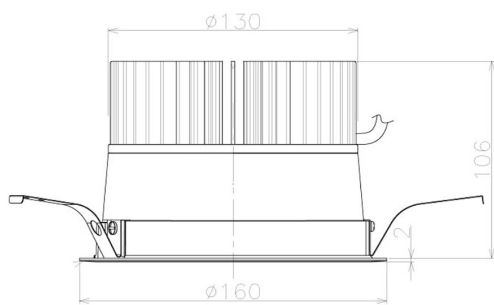

Item no. DD098-4540WW9030L

Series Name:  $\Phi$ 150 Spark (Swallow Cone)

White Reflector

Installation	Recessed mount
Type	
Fixture wattage	44.3W
Beam angle	41 deg
Color Temp.	3000K
CRI	Ra>90
Luminous	4254 lm
Body	Die-cast aluminum alloy
Body finish	N/A
Trim finish	White
Reflector finish	White
IP Rate	IP20
Light source	COB module
Input Voltage	AC220~240V
Dimming Type	Non-Dimmable
Certificate	CE, CCC
Cut Hole	150mm

Height (Weight)	
65.3W	127 (1.4kg)
48.5W	127 (1.4kg)
44.3W	108 (1.2kg)
33.8W	108 (1.2kg)
30.3W	108 (1.2kg)
23.0W	78 (0.9kg)