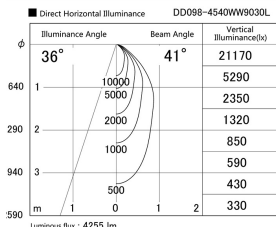

Item no. DD098-4540WW9030L

Series Name: Φ 150 Spark (Swallow Cone)

White Reflector

| | |
|------------------|---------------------------------|
| Installation | Recessed mount |
| Type | Φ 150 Spark (Swallow Cone) |
| Fixture wattage | 44.3W |
| Beam angle | 41 deg |
| Color Temp. | 3000K |
| CRI | Ra>90 |
| Luminous | 4254 lm |
| Body | Die-cast aluminum alloy |
| Body finish | N/A |
| Trim finish | White |
| Reflector finish | White |
| IP Rate | IP20 |
| Light source | COB module |
| Input Voltage | AC220~240V |
| Dimming Type | Non-Dimmable |
| Certificate | CE, CCC |
| Cut Hole | 150mm |

| Height (Weight) | |
|-----------------|-------------|
| 65.3W | 127 (1.4kg) |
| 48.5W | 127 (1.4kg) |
| 44.3W | 108 (1.2kg) |
| 33.8W | 108 (1.2kg) |
| 30.3W | 108 (1.2kg) |
| 23.0W | 78 (0.9kg) |