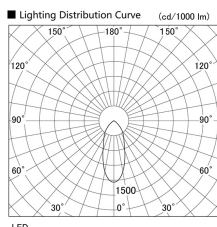

Item no. DD098-4540WW9030L

Series Name: Φ 150 Spark (Swallow Cone)

White Reflector

| | |
|------------------|---------------------------------|
| Installation | Recessed mount |
| Type | Φ 150 Spark (Swallow Cone) |
| Fixture wattage | 44.3W |
| Beam angle | 41 deg |
| Color Temp. | 3000K |
| CRI | Ra>90 |
| Luminous | 4254 lm |
| Body | Die-cast aluminum alloy |
| Body finish | N/A |
| Trim finish | White |
| Reflector finish | White |
| IP Rate | IP20 |
| Light source | COB module |
| Input Voltage | AC220~240V |
| Dimming Type | Non-Dimmable |
| Certificate | CE, CCC |
| Cut Hole | 150mm |

| Height (Weight) | |
|-----------------|-------------|
| 65.3W | 127 (1.4kg) |
| 48.5W | 127 (1.4kg) |
| 44.3W | 108 (1.2kg) |
| 33.8W | 108 (1.2kg) |
| 30.3W | 108 (1.2kg) |
| 23.0W | 78 (0.9kg) |