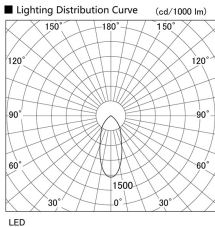

Item no. DD098-4540WW9030L

Series Name:  $\Phi$ 150 Spark (Swallow Cone)

White Reflector

Installation	Recessed mount
Type	
Fixture wattage	44.3W
Beam angle	41 deg
Color Temp.	3000K
CRI	Ra>90
Luminous	4254 lm
Body	Die-cast aluminum alloy
Body finish	N/A
Trim finish	White
Reflector finish	White
IP Rate	IP20
Light source	COB module
Input Voltage	AC220~240V
Dimming Type	Non-Dimmable
Certificate	CE, CCC
Cut Hole	150mm

Height (Weight)	
65.3W	127 (1.4kg)
48.5W	127 (1.4kg)
44.3W	108 (1.2kg)
33.8W	108 (1.2kg)
30.3W	108 (1.2kg)
23.0W	78 (0.9kg)