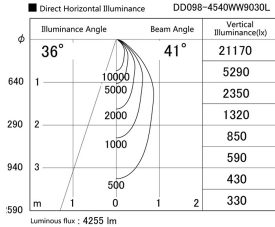

Item no. DD098-4540WW9030L

Series Name:  $\Phi$ 150 Spark (Swallow Cone)

White Reflector

Installation	Recessed mount
Type	
Fixture wattage	44.3W
Beam angle	41 deg
Color Temp.	3000K
CRI	Ra>90
Luminous	4254 lm
Body	Die-cast aluminum alloy
Body finish	N/A
Trim finish	White
Reflector finish	White
IP Rate	IP20
Light source	COB module
Input Voltage	AC220~240V
Dimming Type	Non-Dimmable
Certificate	CE, CCC
Cut Hole	150mm

Height (Weight)	
65.3W	127 (1.4kg)
48.5W	127 (1.4kg)
44.3W	108 (1.2kg)
33.8W	108 (1.2kg)
30.3W	108 (1.2kg)
23.0W	78 (0.9kg)