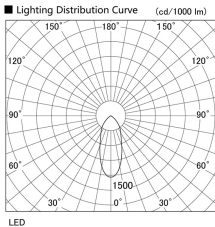

Item no. DD098-4540WW9035L

Series Name: Φ 150 Spark (Swallow Cone)

White Reflector

Installation	Recessed mount
Type	
Fixture wattage	44.3W
Beam angle	41 deg
Color Temp.	3500K
CRI	Ra>90
Luminous	4339 lm
Body	Die-cast aluminum alloy
Body finish	N/A
Trim finish	White
Reflector finish	White
IP Rate	IP20
Light source	COB module
Input Voltage	AC220~240V
Dimming Type	Non-Dimmable
Certificate	CE, CCC
Cut Hole	150mm

Height (Weight)	
65.3W	127 (1.4kg)
48.5W	127 (1.4kg)
44.3W	108 (1.2kg)
33.8W	108 (1.2kg)
30.3W	108 (1.2kg)
23.0W	78 (0.9kg)