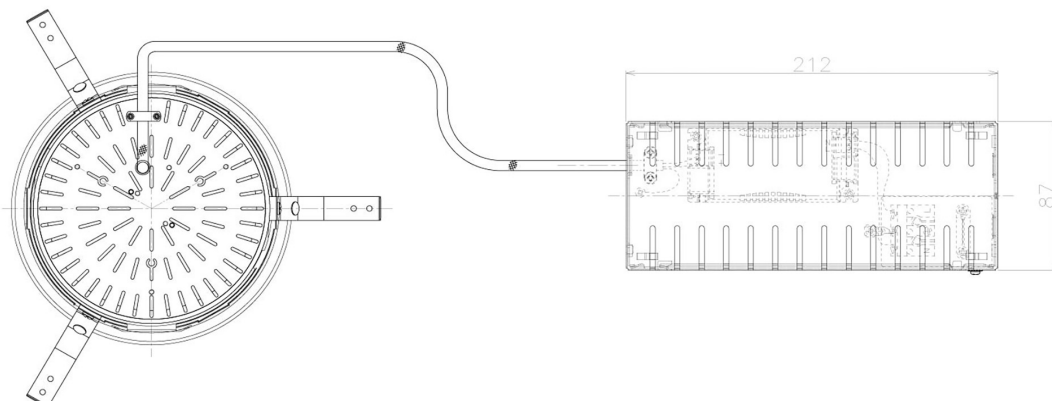

Item no. DD098-4540WW9035L

Series Name: Φ 150 Spark (Swallow Cone)

White Reflector

Installation	Recessed mount
Type	
Fixture wattage	44.3W
Beam angle	41 deg
Color Temp.	3500K
CRI	Ra>90
Luminous	4339 lm
Body	Die-cast aluminum alloy
Body finish	N/A
Trim finish	White
Reflector finish	White
IP Rate	IP20
Light source	COB module
Input Voltage	AC220~240V
Dimming Type	Non-Dimmable
Certificate	CE, CCC
Cut Hole	150mm

Height (Weight)	
65.3W	127 (1.4kg)
48.5W	127 (1.4kg)
44.3W	108 (1.2kg)
33.8W	108 (1.2kg)
30.3W	108 (1.2kg)
23.0W	78 (0.9kg)