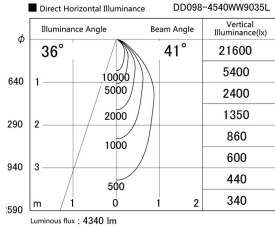

Item no. DD098-4540WW9035L

Series Name: Φ 150 Spark (Swallow Cone)

White Reflector

Installation	Recessed mount
Type	
Fixture wattage	44.3W
Beam angle	41 deg
Color Temp.	3500K
CRI	Ra>90
Luminous	4339 lm
Body	Die-cast aluminum alloy
Body finish	N/A
Trim finish	White
Reflector finish	White
IP Rate	IP20
Light source	COB module
Input Voltage	AC220~240V
Dimming Type	Non-Dimmable
Certificate	CE, CCC
Cut Hole	150mm

Height (Weight)	
65.3W	127 (1.4kg)
48.5W	127 (1.4kg)
44.3W	108 (1.2kg)
33.8W	108 (1.2kg)
30.3W	108 (1.2kg)
23.0W	78 (0.9kg)