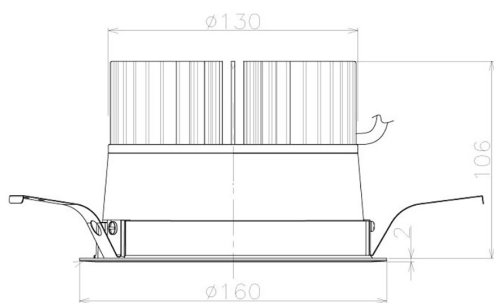

Item no. DD098-4540WW9035L

Series Name: Φ 150 Spark (Swallow Cone)

White Reflector

Installation	Recessed mount
Type	
Fixture wattage	44.3W
Beam angle	41 deg
Color Temp.	3500K
CRI	Ra>90
Luminous	4339 lm
Body	Die-cast aluminum alloy
Body finish	N/A
Trim finish	White
Reflector finish	White
IP Rate	IP20
Light source	COB module
Input Voltage	AC220~240V
Dimming Type	Non-Dimmable
Certificate	CE, CCC
Cut Hole	150mm

Height (Weight)	
65.3W	127 (1.4kg)
48.5W	127 (1.4kg)
44.3W	108 (1.2kg)
33.8W	108 (1.2kg)
30.3W	108 (1.2kg)
23.0W	78 (0.9kg)