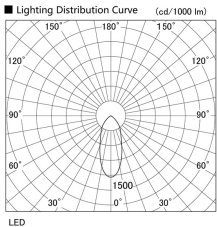

Item no. DD098-4540WW9040L

Series Name: Φ 150 Spark (Swallow Cone)

White Reflector

Installation	Recessed mount
Type	
Fixture wattage	44.3W
Beam angle	41 deg
Color Temp.	4000K
CRI	Ra>90
Luminous	4381 lm
Body	Die-cast aluminum alloy
Body finish	N/A
Trim finish	White
Reflector finish	White
IP Rate	IP20
Light source	COB module
Input Voltage	AC220~240V
Dimming Type	Non-Dimmable
Certificate	CE, CCC
Cut Hole	150mm

Height (Weight)	
65.3W	127 (1.4kg)
48.5W	127 (1.4kg)
44.3W	108 (1.2kg)
33.8W	108 (1.2kg)
30.3W	108 (1.2kg)
23.0W	78 (0.9kg)