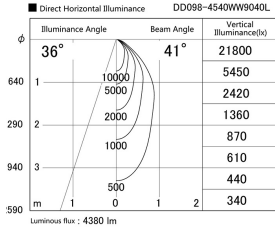

Item no. DD098-4540WW9040L

Series Name: Φ 150 Spark (Swallow Cone)

White Reflector

Installation	Recessed mount
Type	
Fixture wattage	44.3W
Beam angle	41 deg
Color Temp.	4000K
CRI	Ra>90
Luminous	4381 lm
Body	Die-cast aluminum alloy
Body finish	N/A
Trim finish	White
Reflector finish	White
IP Rate	IP20
Light source	COB module
Input Voltage	AC220~240V
Dimming Type	Non-Dimmable
Certificate	CE, CCC
Cut Hole	150mm

Height (Weight)	
65.3W	127 (1.4kg)
48.5W	127 (1.4kg)
44.3W	108 (1.2kg)
33.8W	108 (1.2kg)
30.3W	108 (1.2kg)
23.0W	78 (0.9kg)