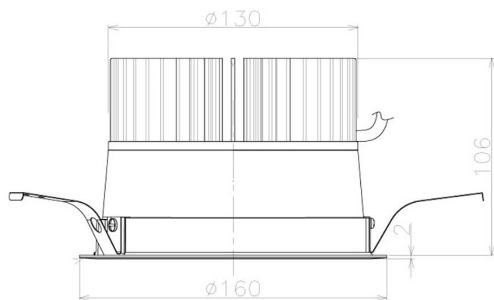

Item no. DD098-4540WW9040L

Series Name: Φ 150 Spark (Swallow Cone)

White Reflector

Installation	Recessed mount
Type	Φ 150 Spark (Swallow Cone)
Fixture wattage	44.3W
Beam angle	41 deg
Color Temp.	4000K
CRI	Ra>90
Luminous	4381 lm
Body	Die-cast aluminum alloy
Body finish	N/A
Trim finish	White
Reflector finish	White
IP Rate	IP20
Light source	COB module
Input Voltage	AC220~240V
Dimming Type	Non-Dimmable
Certificate	CE, CCC
Cut Hole	150mm

Height (Weight)	
65.3W	127 (1.4kg)
48.5W	127 (1.4kg)
44.3W	108 (1.2kg)
33.8W	108 (1.2kg)
30.3W	108 (1.2kg)
23.0W	78 (0.9kg)