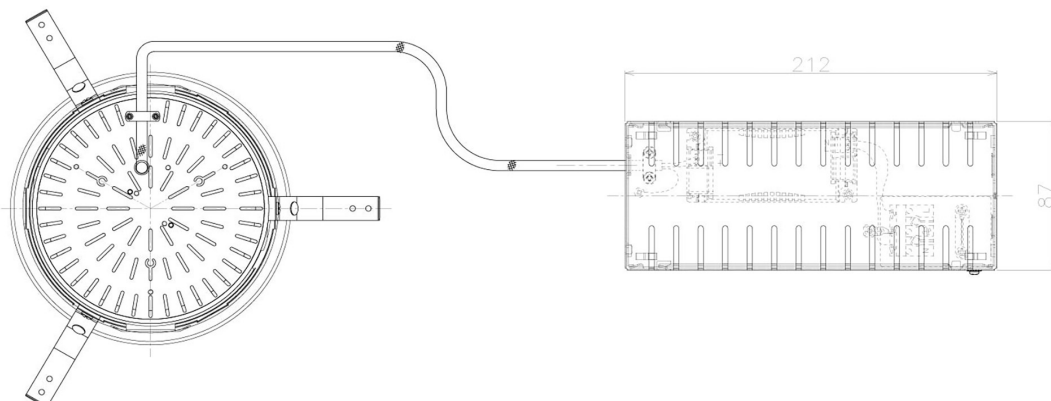

Item no. DD098-4540WW9040L

Series Name: Φ 150 Spark (Swallow Cone)

White Reflector

Installation	Recessed mount
Type	
Fixture wattage	44.3W
Beam angle	41 deg
Color Temp.	4000K
CRI	Ra>90
Luminous	4381 lm
Body	Die-cast aluminum alloy
Body finish	N/A
Trim finish	White
Reflector finish	White
IP Rate	IP20
Light source	COB module
Input Voltage	AC220~240V
Dimming Type	Non-Dimmable
Certificate	CE, CCC
Cut Hole	150mm

Height (Weight)	
65.3W	127 (1.4kg)
48.5W	127 (1.4kg)
44.3W	108 (1.2kg)
33.8W	108 (1.2kg)
30.3W	108 (1.2kg)
23.0W	78 (0.9kg)