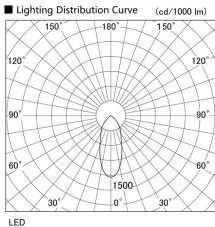

Item no. DD098-4540WW9040L

Series Name: Φ 150 Spark (Swallow Cone)

White Reflector

Installation	Recessed mount
Type	Φ 150 Spark (Swallow Cone)
Fixture wattage	44.3W
Beam angle	41 deg
Color Temp.	4000K
CRI	Ra>90
Luminous	4381 lm
Body	Die-cast aluminum alloy
Body finish	N/A
Trim finish	White
Reflector finish	White
IP Rate	IP20
Light source	COB module
Input Voltage	AC220~240V
Dimming Type	Non-Dimmable
Certificate	CE, CCC
Cut Hole	150mm

Height (Weight)	
65.3W	127 (1.4kg)
48.5W	127 (1.4kg)
44.3W	108 (1.2kg)
33.8W	108 (1.2kg)
30.3W	108 (1.2kg)
23.0W	78 (0.9kg)