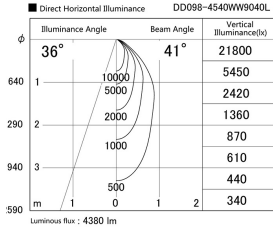

Item no. DD098-4540WW9040L

Series Name: Φ 150 Spark (Swallow Cone)

White Reflector

Installation	Recessed mount
Type	Φ 150 Spark (Swallow Cone)
Fixture wattage	44.3W
Beam angle	41 deg
Color Temp.	4000K
CRI	Ra>90
Luminous	4381 lm
Body	Die-cast aluminum alloy
Body finish	N/A
Trim finish	White
Reflector finish	White
IP Rate	IP20
Light source	COB module
Input Voltage	AC220~240V
Dimming Type	Non-Dimmable
Certificate	CE, CCC
Cut Hole	150mm

Height (Weight)	
65.3W	127 (1.4kg)
48.5W	127 (1.4kg)
44.3W	108 (1.2kg)
33.8W	108 (1.2kg)
30.3W	108 (1.2kg)
23.0W	78 (0.9kg)