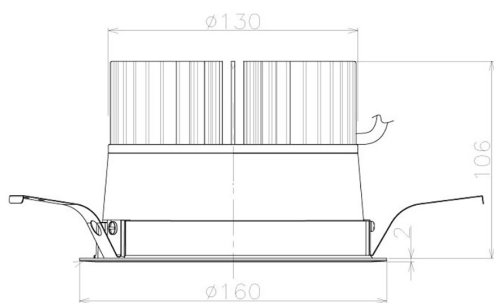

Item no. DD098-4540WW9040L

Series Name: Φ 150 Spark (Swallow Cone)

White Reflector

Installation	Recessed mount
Type	
Fixture wattage	44.3W
Beam angle	41 deg
Color Temp.	4000K
CRI	Ra>90
Luminous	4381 lm
Body	Die-cast aluminum alloy
Body finish	N/A
Trim finish	White
Reflector finish	White
IP Rate	IP20
Light source	COB module
Input Voltage	AC220~240V
Dimming Type	Non-Dimmable
Certificate	CE, CCC
Cut Hole	150mm

Height (Weight)	
65.3W	127 (1.4kg)
48.5W	127 (1.4kg)
44.3W	108 (1.2kg)
33.8W	108 (1.2kg)
30.3W	108 (1.2kg)
23.0W	78 (0.9kg)