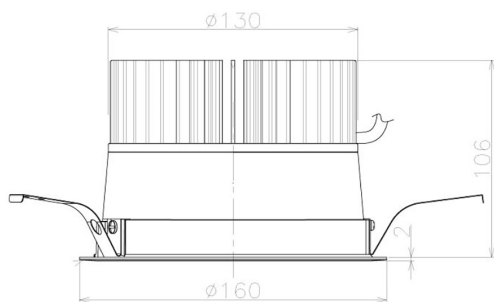

Item no. DD098-4560WW9027L

Series Name: Φ 150 Spark (Swallow Cone)

White Reflector

Installation	Recessed mount
Type	Φ 150 Spark (Swallow Cone)
Fixture wattage	44.3W
Beam angle	91 deg
Color Temp.	2700K
CRI	Ra>90
Luminous	4034 lm
Body	Die-cast aluminum alloy
Body finish	N/A
Trim finish	White
Reflector finish	White
IP Rate	IP20
Light source	COB module
Input Voltage	AC220~240V
Dimming Type	Non-Dimmable
Certificate	CE, CCC
Cut Hole	150mm

Height (Weight)	
65.3W	127 (1.4kg)
48.5W	127 (1.4kg)
44.3W	108 (1.2kg)
33.8W	108 (1.2kg)
30.3W	108 (1.2kg)
23.0W	78 (0.9kg)