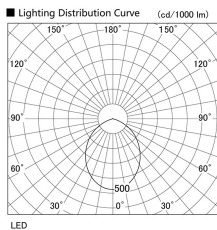

Item no. DD098-4560WW9027L

Series Name: Φ 150 Spark (Swallow Cone)

White Reflector

Installation	Recessed mount
Type	Φ 150 Spark (Swallow Cone)
Fixture wattage	44.3W
Beam angle	91 deg
Color Temp.	2700K
CRI	Ra>90
Luminous	4034 lm
Body	Die-cast aluminum alloy
Body finish	N/A
Trim finish	White
Reflector finish	White
IP Rate	IP20
Light source	COB module
Input Voltage	AC220~240V
Dimming Type	Non-Dimmable
Certificate	CE, CCC
Cut Hole	150mm

Height (Weight)	
65.3W	127 (1.4kg)
48.5W	127 (1.4kg)
44.3W	108 (1.2kg)
33.8W	108 (1.2kg)
30.3W	108 (1.2kg)
23.0W	78 (0.9kg)