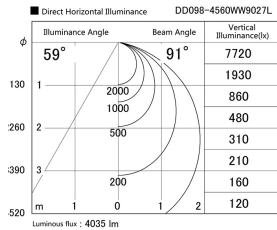

Item no. DD098-4560WW9027L

Series Name: Φ 150 Spark (Swallow Cone)

White Reflector

Installation	Recessed mount
Type	Φ 150 Spark (Swallow Cone)
Fixture wattage	44.3W
Beam angle	91 deg
Color Temp.	2700K
CRI	Ra>90
Luminous	4034 lm
Body	Die-cast aluminum alloy
Body finish	N/A
Trim finish	White
Reflector finish	White
IP Rate	IP20
Light source	COB module
Input Voltage	AC220~240V
Dimming Type	Non-Dimmable
Certificate	CE, CCC
Cut Hole	150mm

Height (Weight)	
65.3W	127 (1.4kg)
48.5W	127 (1.4kg)
44.3W	108 (1.2kg)
33.8W	108 (1.2kg)
30.3W	108 (1.2kg)
23.0W	78 (0.9kg)