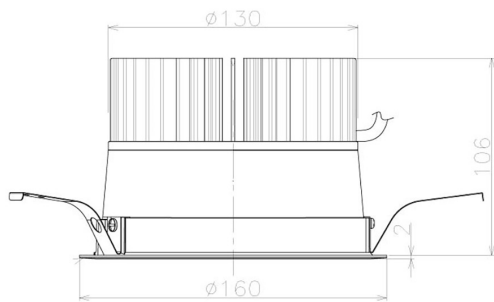

Item no. DD098-4560WW9030L

Series Name: Φ 150 Spark (Swallow Cone)

White Reflector

Installation	Recessed mount
Type	Φ 150 Spark (Swallow Cone)
Fixture wattage	44.3W
Beam angle	91 deg
Color Temp.	3000K
CRI	Ra>90
Luminous	4202 lm
Body	Die-cast aluminum alloy
Body finish	N/A
Trim finish	White
Reflector finish	White
IP Rate	IP20
Light source	COB module
Input Voltage	AC220~240V
Dimming Type	Non-Dimmable
Certificate	CE, CCC
Cut Hole	150mm

Height (Weight)	
65.3W	127 (1.4kg)
48.5W	127 (1.4kg)
44.3W	108 (1.2kg)
33.8W	108 (1.2kg)
30.3W	108 (1.2kg)
23.0W	78 (0.9kg)