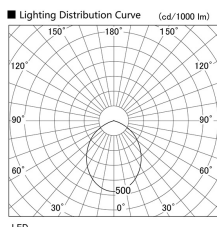

Item no. DD098-4560WW9030L

Series Name: Φ 150 Spark (Swallow Cone)

White Reflector

Installation	Recessed mount
Type	
Fixture wattage	44.3W
Beam angle	91 deg
Color Temp.	3000K
CRI	Ra>90
Luminous	4202 lm
Body	Die-cast aluminum alloy
Body finish	N/A
Trim finish	White
Reflector finish	White
IP Rate	IP20
Light source	COB module
Input Voltage	AC220~240V
Dimming Type	Non-Dimmable
Certificate	CE, CCC
Cut Hole	150mm

Height (Weight)	
65.3W	127 (1.4kg)
48.5W	127 (1.4kg)
44.3W	108 (1.2kg)
33.8W	108 (1.2kg)
30.3W	108 (1.2kg)
23.0W	78 (0.9kg)