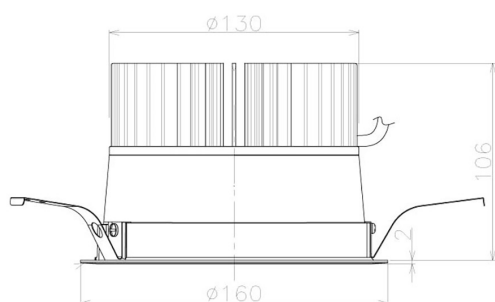

Item no. DD098-4560WW9030L

Series Name: Φ 150 Spark (Swallow Cone)

White Reflector

Installation	Recessed mount
Type	
Fixture wattage	44.3W
Beam angle	91 deg
Color Temp.	3000K
CRI	Ra>90
Luminous	4202 lm
Body	Die-cast aluminum alloy
Body finish	N/A
Trim finish	White
Reflector finish	White
IP Rate	IP20
Light source	COB module
Input Voltage	AC220~240V
Dimming Type	Non-Dimmable
Certificate	CE, CCC
Cut Hole	150mm

Height (Weight)	
65.3W	127 (1.4kg)
48.5W	127 (1.4kg)
44.3W	108 (1.2kg)
33.8W	108 (1.2kg)
30.3W	108 (1.2kg)
23.0W	78 (0.9kg)