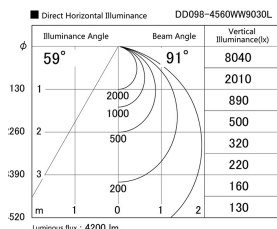

Item no. DD098-4560WW9030L

Series Name: Φ 150 Spark (Swallow Cone)

White Reflector

Installation	Recessed mount
Type	
Fixture wattage	44.3W
Beam angle	91 deg
Color Temp.	3000K
CRI	Ra>90
Luminous	4202 lm
Body	Die-cast aluminum alloy
Body finish	N/A
Trim finish	White
Reflector finish	White
IP Rate	IP20
Light source	COB module
Input Voltage	AC220~240V
Dimming Type	Non-Dimmable
Certificate	CE, CCC
Cut Hole	150mm

Height (Weight)	
65.3W	127 (1.4kg)
48.5W	127 (1.4kg)
44.3W	108 (1.2kg)
33.8W	108 (1.2kg)
30.3W	108 (1.2kg)
23.0W	78 (0.9kg)