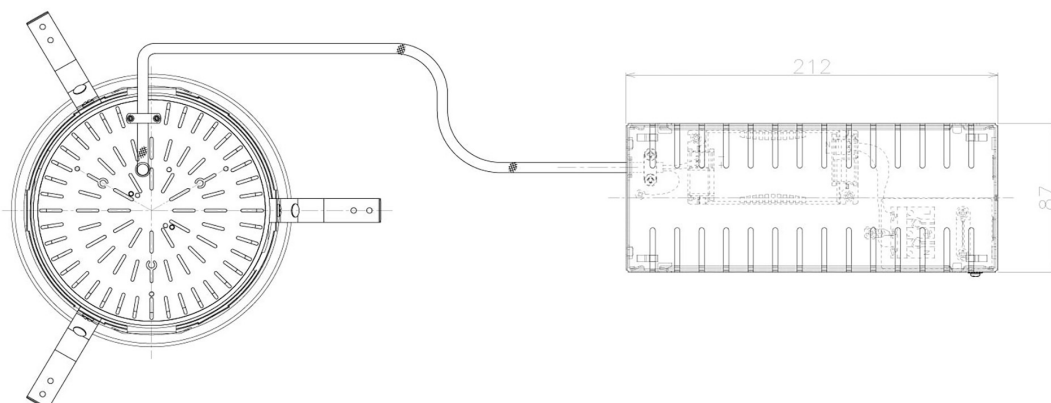

Item no. DD098-4560WW9030L

Series Name: Φ 150 Spark (Swallow Cone)

White Reflector

Installation	Recessed mount
Type	
Fixture wattage	44.3W
Beam angle	91 deg
Color Temp.	3000K
CRI	Ra>90
Luminous	4202 lm
Body	Die-cast aluminum alloy
Body finish	N/A
Trim finish	White
Reflector finish	White
IP Rate	IP20
Light source	COB module
Input Voltage	AC220~240V
Dimming Type	Non-Dimmable
Certificate	CE, CCC
Cut Hole	150mm

Height (Weight)	
65.3W	127 (1.4kg)
48.5W	127 (1.4kg)
44.3W	108 (1.2kg)
33.8W	108 (1.2kg)
30.3W	108 (1.2kg)
23.0W	78 (0.9kg)