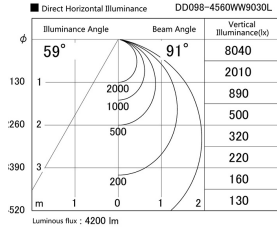

Item no. DD098-4560WW9030L

Series Name: Φ 150 Spark (Swallow Cone)

White Reflector

Installation	Recessed mount
Type	Φ 150 Spark (Swallow Cone)
Fixture wattage	44.3W
Beam angle	91 deg
Color Temp.	3000K
CRI	Ra>90
Luminous	4202 lm
Body	Die-cast aluminum alloy
Body finish	N/A
Trim finish	White
Reflector finish	White
IP Rate	IP20
Light source	COB module
Input Voltage	AC220~240V
Dimming Type	Non-Dimmable
Certificate	CE, CCC
Cut Hole	150mm

Height (Weight)	
65.3W	127 (1.4kg)
48.5W	127 (1.4kg)
44.3W	108 (1.2kg)
33.8W	108 (1.2kg)
30.3W	108 (1.2kg)
23.0W	78 (0.9kg)