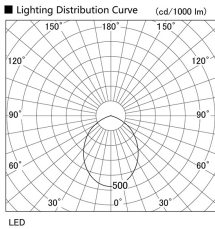

Item no. DD098-4560WW9030L

Series Name: Φ 150 Spark (Swallow Cone)

White Reflector

Installation	Recessed mount
Type	Φ 150 Spark (Swallow Cone)
Fixture wattage	44.3W
Beam angle	91 deg
Color Temp.	3000K
CRI	Ra>90
Luminous	4202 lm
Body	Die-cast aluminum alloy
Body finish	N/A
Trim finish	White
Reflector finish	White
IP Rate	IP20
Light source	COB module
Input Voltage	AC220~240V
Dimming Type	Non-Dimmable
Certificate	CE, CCC
Cut Hole	150mm

Height (Weight)	
65.3W	127 (1.4kg)
48.5W	127 (1.4kg)
44.3W	108 (1.2kg)
33.8W	108 (1.2kg)
30.3W	108 (1.2kg)
23.0W	78 (0.9kg)