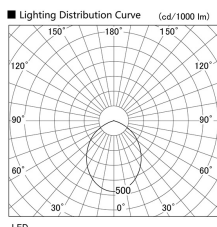

Item no. DD098-4560WW9035L

Series Name: Φ 150 Spark (Swallow Cone)

White Reflector

Installation	Recessed mount
Type	
Fixture wattage	44.3W
Beam angle	91 deg
Color Temp.	3500K
CRI	Ra>90
Luminous	4286 lm
Body	Die-cast aluminum alloy
Body finish	N/A
Trim finish	White
Reflector finish	White
IP Rate	IP20
Light source	COB module
Input Voltage	AC220~240V
Dimming Type	Non-Dimmable
Certificate	CE, CCC
Cut Hole	150mm

Height (Weight)	
65.3W	127 (1.4kg)
48.5W	127 (1.4kg)
44.3W	108 (1.2kg)
33.8W	108 (1.2kg)
30.3W	108 (1.2kg)
23.0W	78 (0.9kg)