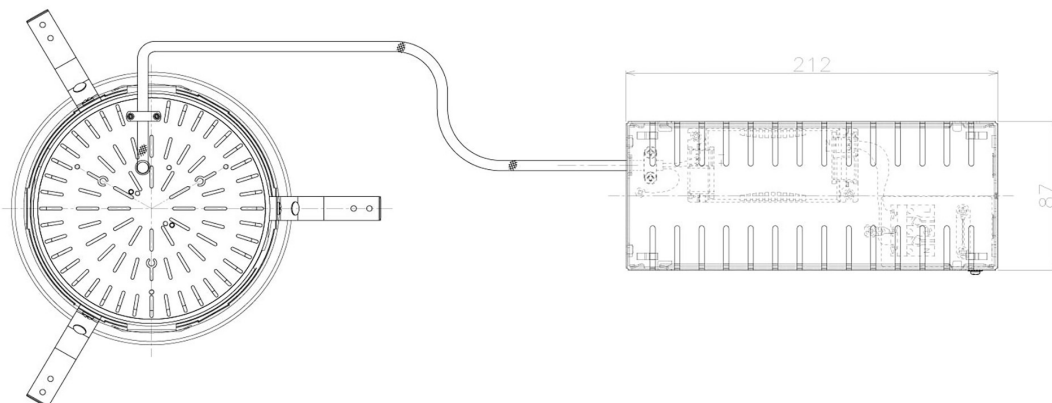

Item no. DD098-4560WW9035L

Series Name: Φ 150 Spark (Swallow Cone)

White Reflector

Installation	Recessed mount
Type	
Fixture wattage	44.3W
Beam angle	91 deg
Color Temp.	3500K
CRI	Ra>90
Luminous	4286 lm
Body	Die-cast aluminum alloy
Body finish	N/A
Trim finish	White
Reflector finish	White
IP Rate	IP20
Light source	COB module
Input Voltage	AC220~240V
Dimming Type	Non-Dimmable
Certificate	CE, CCC
Cut Hole	150mm

Height (Weight)	
65.3W	127 (1.4kg)
48.5W	127 (1.4kg)
44.3W	108 (1.2kg)
33.8W	108 (1.2kg)
30.3W	108 (1.2kg)
23.0W	78 (0.9kg)