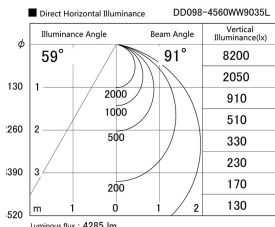

Item no. DD098-4560WW9035L

Series Name: Φ 150 Spark (Swallow Cone)

White Reflector

Installation	Recessed mount
Type	
Fixture wattage	44.3W
Beam angle	91 deg
Color Temp.	3500K
CRI	Ra>90
Luminous	4286 lm
Body	Die-cast aluminum alloy
Body finish	N/A
Trim finish	White
Reflector finish	White
IP Rate	IP20
Light source	COB module
Input Voltage	AC220~240V
Dimming Type	Non-Dimmable
Certificate	CE, CCC
Cut Hole	150mm

Height (Weight)	
65.3W	127 (1.4kg)
48.5W	127 (1.4kg)
44.3W	108 (1.2kg)
33.8W	108 (1.2kg)
30.3W	108 (1.2kg)
23.0W	78 (0.9kg)