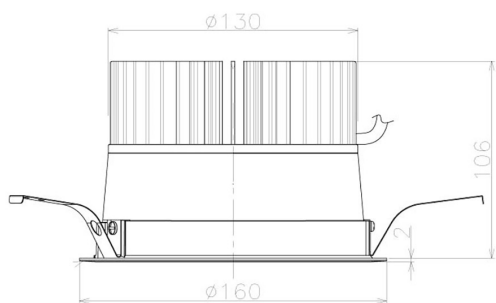

Item no. DD098-4560WW9035L

Series Name: Φ 150 Spark (Swallow Cone)

White Reflector

Installation	Recessed mount
Type	
Fixture wattage	44.3W
Beam angle	91 deg
Color Temp.	3500K
CRI	Ra>90
Luminous	4286 lm
Body	Die-cast aluminum alloy
Body finish	N/A
Trim finish	White
Reflector finish	White
IP Rate	IP20
Light source	COB module
Input Voltage	AC220~240V
Dimming Type	Non-Dimmable
Certificate	CE, CCC
Cut Hole	150mm

Height (Weight)	
65.3W	127 (1.4kg)
48.5W	127 (1.4kg)
44.3W	108 (1.2kg)
33.8W	108 (1.2kg)
30.3W	108 (1.2kg)
23.0W	78 (0.9kg)