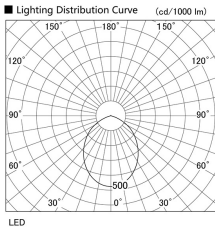

Item no. DD098-4560WW9040L

Series Name: Φ 150 Spark (Swallow Cone)

White Reflector

| | |
|------------------|---------------------------------|
| Installation | Recessed mount |
| Type | Φ 150 Spark (Swallow Cone) |
| Fixture wattage | 44.3W |
| Beam angle | 91 deg |
| Color Temp. | 4000K |
| CRI | Ra>90 |
| Luminous | 4328 lm |
| Body | Die-cast aluminum alloy |
| Body finish | N/A |
| Trim finish | White |
| Reflector finish | White |
| IP Rate | IP20 |
| Light source | COB module |
| Input Voltage | AC220~240V |
| Dimming Type | Non-Dimmable |
| Certificate | CE, CCC |
| Cut Hole | 150mm |

| Height (Weight) | |
|-----------------|-------------|
| 65.3W | 127 (1.4kg) |
| 48.5W | 127 (1.4kg) |
| 44.3W | 108 (1.2kg) |
| 33.8W | 108 (1.2kg) |
| 30.3W | 108 (1.2kg) |
| 23.0W | 78 (0.9kg) |