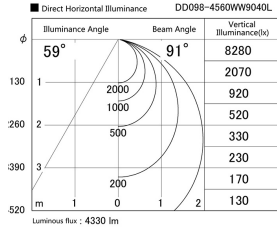

Item no. DD098-4560WW9040L

Series Name: Φ 150 Spark (Swallow Cone)

White Reflector

| | |
|------------------|---------------------------------|
| Installation | Recessed mount |
| Type | Φ 150 Spark (Swallow Cone) |
| Fixture wattage | 44.3W |
| Beam angle | 91 deg |
| Color Temp. | 4000K |
| CRI | Ra>90 |
| Luminous | 4328 lm |
| Body | Die-cast aluminum alloy |
| Body finish | N/A |
| Trim finish | White |
| Reflector finish | White |
| IP Rate | IP20 |
| Light source | COB module |
| Input Voltage | AC220~240V |
| Dimming Type | Non-Dimmable |
| Certificate | CE, CCC |
| Cut Hole | 150mm |

| Height (Weight) | |
|-----------------|-------------|
| 65.3W | 127 (1.4kg) |
| 48.5W | 127 (1.4kg) |
| 44.3W | 108 (1.2kg) |
| 33.8W | 108 (1.2kg) |
| 30.3W | 108 (1.2kg) |
| 23.0W | 78 (0.9kg) |