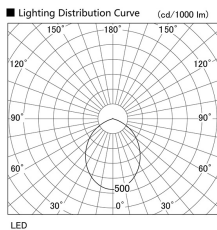

Item no. DD098-4560WW9040L

Series Name: Φ 150 Spark (Swallow Cone)

White Reflector

Installation	Recessed mount
Type	
Fixture wattage	44.3W
Beam angle	91 deg
Color Temp.	4000K
CRI	Ra>90
Luminous	4328 lm
Body	Die-cast aluminum alloy
Body finish	N/A
Trim finish	White
Reflector finish	White
IP Rate	IP20
Light source	COB module
Input Voltage	AC220~240V
Dimming Type	Non-Dimmable
Certificate	CE, CCC
Cut Hole	150mm

Height (Weight)	
65.3W	127 (1.4kg)
48.5W	127 (1.4kg)
44.3W	108 (1.2kg)
33.8W	108 (1.2kg)
30.3W	108 (1.2kg)
23.0W	78 (0.9kg)