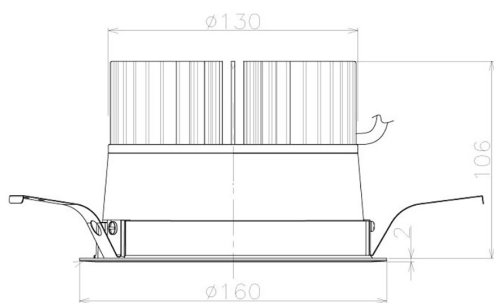

Item no. DD098-4560WW9040L

Series Name: Φ 150 Spark (Swallow Cone)

White Reflector

Installation	Recessed mount
Type	
Fixture wattage	44.3W
Beam angle	91 deg
Color Temp.	4000K
CRI	Ra>90
Luminous	4328 lm
Body	Die-cast aluminum alloy
Body finish	N/A
Trim finish	White
Reflector finish	White
IP Rate	IP20
Light source	COB module
Input Voltage	AC220~240V
Dimming Type	Non-Dimmable
Certificate	CE, CCC
Cut Hole	150mm

Height (Weight)	
65.3W	127 (1.4kg)
48.5W	127 (1.4kg)
44.3W	108 (1.2kg)
33.8W	108 (1.2kg)
30.3W	108 (1.2kg)
23.0W	78 (0.9kg)