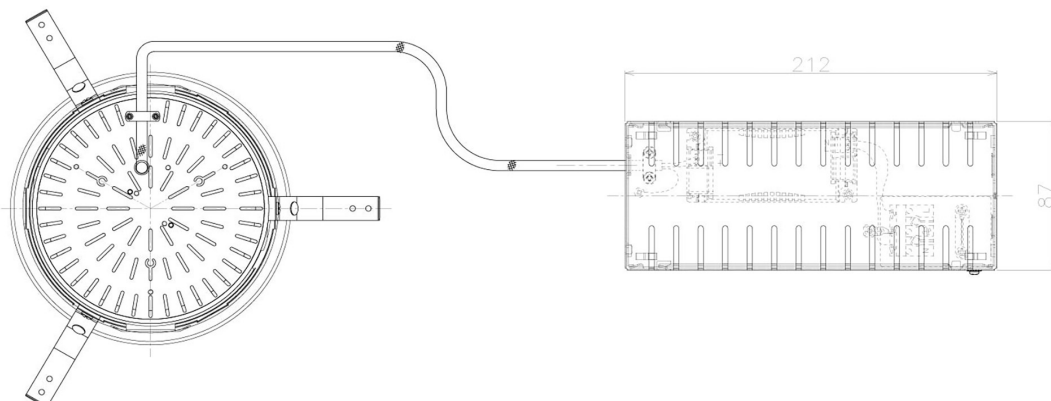

Item no. DD098-4560WW9040L

Series Name: Φ 150 Spark (Swallow Cone)

White Reflector

Installation	Recessed mount
Type	
Fixture wattage	44.3W
Beam angle	91 deg
Color Temp.	4000K
CRI	Ra>90
Luminous	4328 lm
Body	Die-cast aluminum alloy
Body finish	N/A
Trim finish	White
Reflector finish	White
IP Rate	IP20
Light source	COB module
Input Voltage	AC220~240V
Dimming Type	Non-Dimmable
Certificate	CE, CCC
Cut Hole	150mm

Height (Weight)	
65.3W	127 (1.4kg)
48.5W	127 (1.4kg)
44.3W	108 (1.2kg)
33.8W	108 (1.2kg)
30.3W	108 (1.2kg)
23.0W	78 (0.9kg)