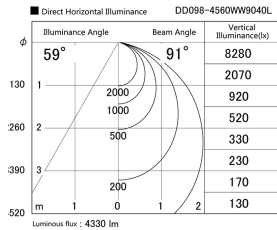

Item no. DD098-4560WW9040L

Series Name: Φ 150 Spark (Swallow Cone)

White Reflector

Installation	Recessed mount
Type	
Fixture wattage	44.3W
Beam angle	91 deg
Color Temp.	4000K
CRI	Ra>90
Luminous	4328 lm
Body	Die-cast aluminum alloy
Body finish	N/A
Trim finish	White
Reflector finish	White
IP Rate	IP20
Light source	COB module
Input Voltage	AC220~240V
Dimming Type	Non-Dimmable
Certificate	CE, CCC
Cut Hole	150mm

Height (Weight)	
65.3W	127 (1.4kg)
48.5W	127 (1.4kg)
44.3W	108 (1.2kg)
33.8W	108 (1.2kg)
30.3W	108 (1.2kg)
23.0W	78 (0.9kg)