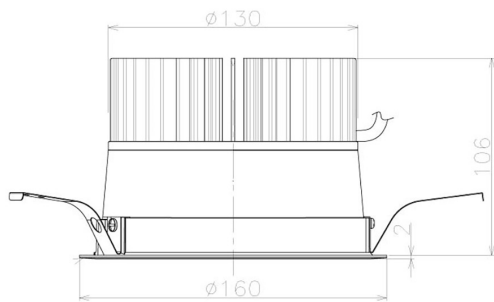

Item no. DD098-4560WW9040L

Series Name: Φ 150 Spark (Swallow Cone)

White Reflector

| | |
|------------------|---------------------------------|
| Installation | Recessed mount |
| Type | Φ 150 Spark (Swallow Cone) |
| Fixture wattage | 44.3W |
| Beam angle | 91 deg |
| Color Temp. | 4000K |
| CRI | Ra>90 |
| Luminous | 4328 lm |
| Body | Die-cast aluminum alloy |
| Body finish | N/A |
| Trim finish | White |
| Reflector finish | White |
| IP Rate | IP20 |
| Light source | COB module |
| Input Voltage | AC220~240V |
| Dimming Type | Non-Dimmable |
| Certificate | CE, CCC |
| Cut Hole | 150mm |

| Height (Weight) | |
|-----------------|-------------|
| 65.3W | 127 (1.4kg) |
| 48.5W | 127 (1.4kg) |
| 44.3W | 108 (1.2kg) |
| 33.8W | 108 (1.2kg) |
| 30.3W | 108 (1.2kg) |
| 23.0W | 78 (0.9kg) |