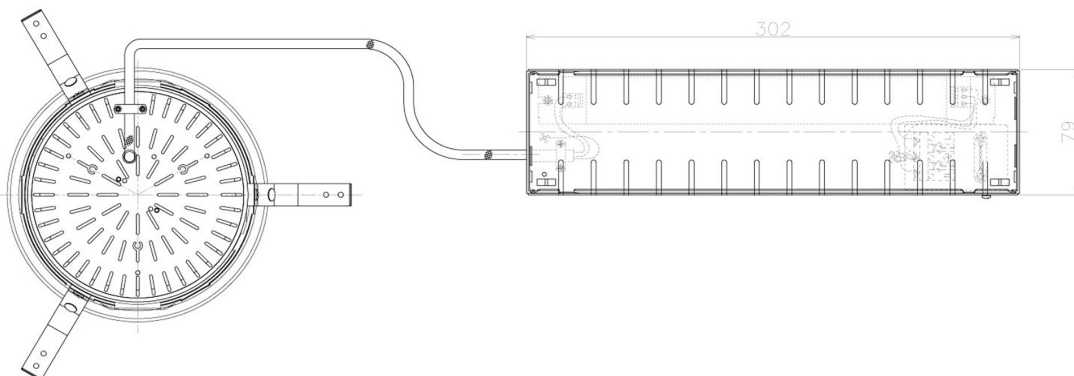

Item no. DD098-5020WW9027L

Series Name: Φ 150 Spark (Swallow Cone)

White Reflector

Installation	Recessed mount
Type	
Fixture wattage	48.5W
Beam angle	25 deg
Color Temp.	2700K
CRI	Ra>90
Luminous	4665 lm
Body	Die-cast aluminum alloy
Body finish	N/A
Trim finish	White
Reflector finish	White
IP Rate	IP20
Light source	COB module
Input Voltage	AC220~240V
Dimming Type	Non-Dimmable
Certificate	CE, CCC
Cut Hole	150mm

Height (Weight)	
65.3W	127 (1.4kg)
48.5W	127 (1.4kg)
44.3W	108 (1.2kg)
33.8W	108 (1.2kg)
30.3W	108 (1.2kg)
23.0W	78 (0.9kg)