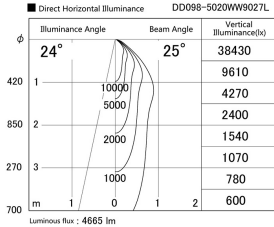

Item no. DD098-5020WW9027L

Series Name: Φ 150 Spark (Swallow Cone)

White Reflector

Installation	Recessed mount
Type	
Fixture wattage	48.5W
Beam angle	25 deg
Color Temp.	2700K
CRI	Ra>90
Luminous	4665 lm
Body	Die-cast aluminum alloy
Body finish	N/A
Trim finish	White
Reflector finish	White
IP Rate	IP20
Light source	COB module
Input Voltage	AC220~240V
Dimming Type	Non-Dimmable
Certificate	CE, CCC
Cut Hole	150mm

Height (Weight)	
65.3W	127 (1.4kg)
48.5W	127 (1.4kg)
44.3W	108 (1.2kg)
33.8W	108 (1.2kg)
30.3W	108 (1.2kg)
23.0W	78 (0.9kg)