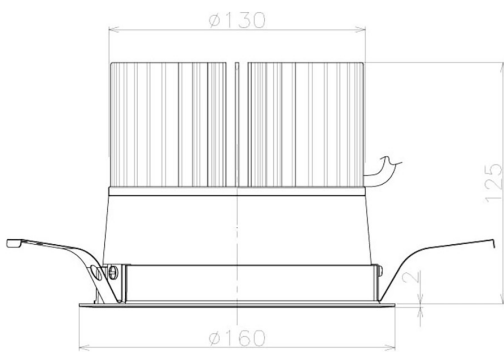

Item no. DD098-5020WW9027L

Series Name: Φ 150 Spark (Swallow Cone)

White Reflector

Installation	Recessed mount
Type	
Fixture wattage	48.5W
Beam angle	25 deg
Color Temp.	2700K
CRI	Ra>90
Luminous	4665 lm
Body	Die-cast aluminum alloy
Body finish	N/A
Trim finish	White
Reflector finish	White
IP Rate	IP20
Light source	COB module
Input Voltage	AC220~240V
Dimming Type	Non-Dimmable
Certificate	CE, CCC
Cut Hole	150mm

Height (Weight)	
65.3W	127 (1.4kg)
48.5W	127 (1.4kg)
44.3W	108 (1.2kg)
33.8W	108 (1.2kg)
30.3W	108 (1.2kg)
23.0W	78 (0.9kg)