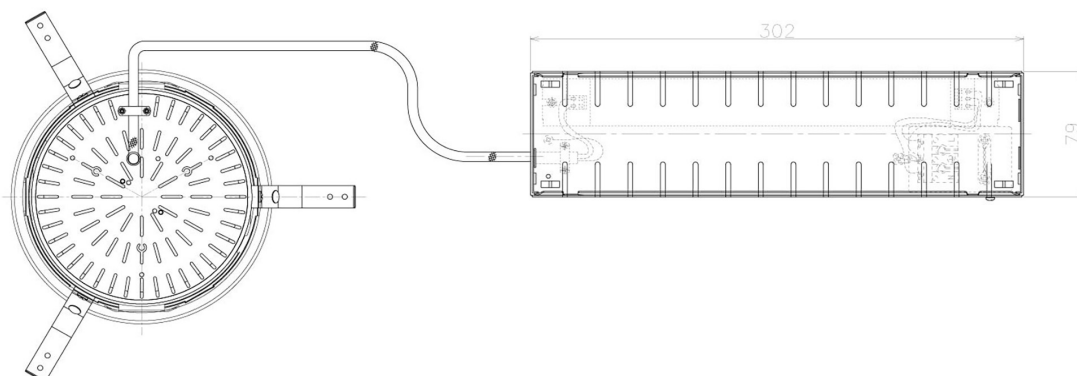

Item no. DD098-5020WW9027L

Series Name: Φ 150 Spark (Swallow Cone)

White Reflector

Installation	Recessed mount
Type	
Fixture wattage	48.5W
Beam angle	25 deg
Color Temp.	2700K
CRI	Ra>90
Luminous	4665 lm
Body	Die-cast aluminum alloy
Body finish	N/A
Trim finish	White
Reflector finish	White
IP Rate	IP20
Light source	COB module
Input Voltage	AC220~240V
Dimming Type	Non-Dimmable
Certificate	CE, CCC
Cut Hole	150mm

Height (Weight)	
65.3W	127 (1.4kg)
48.5W	127 (1.4kg)
44.3W	108 (1.2kg)
33.8W	108 (1.2kg)
30.3W	108 (1.2kg)
23.0W	78 (0.9kg)