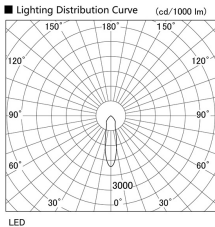

Item no. DD098-5020WW9027L

Series Name: Φ 150 Spark (Swallow Cone)

White Reflector

Installation	Recessed mount
Type	
Fixture wattage	48.5W
Beam angle	25 deg
Color Temp.	2700K
CRI	Ra>90
Luminous	4665 lm
Body	Die-cast aluminum alloy
Body finish	N/A
Trim finish	White
Reflector finish	White
IP Rate	IP20
Light source	COB module
Input Voltage	AC220~240V
Dimming Type	Non-Dimmable
Certificate	CE, CCC
Cut Hole	150mm

Height (Weight)	
65.3W	127 (1.4kg)
48.5W	127 (1.4kg)
44.3W	108 (1.2kg)
33.8W	108 (1.2kg)
30.3W	108 (1.2kg)
23.0W	78 (0.9kg)