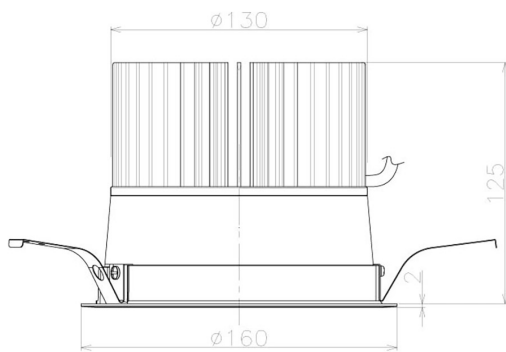

Item no. DD098-5020WW9027L

Series Name: Φ 150 Spark (Swallow Cone)

White Reflector

Installation	Recessed mount
Type	
Fixture wattage	48.5W
Beam angle	25 deg
Color Temp.	2700K
CRI	Ra>90
Luminous	4665 lm
Body	Die-cast aluminum alloy
Body finish	N/A
Trim finish	White
Reflector finish	White
IP Rate	IP20
Light source	COB module
Input Voltage	AC220~240V
Dimming Type	Non-Dimmable
Certificate	CE, CCC
Cut Hole	150mm

Height (Weight)	
65.3W	127 (1.4kg)
48.5W	127 (1.4kg)
44.3W	108 (1.2kg)
33.8W	108 (1.2kg)
30.3W	108 (1.2kg)
23.0W	78 (0.9kg)