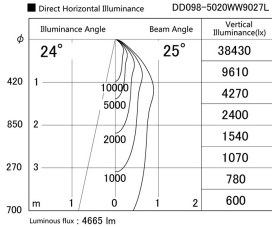

Item no. DD098-5020WW9027L

Series Name: Φ 150 Spark (Swallow Cone)

White Reflector

Installation	Recessed mount
Type	
Fixture wattage	48.5W
Beam angle	25 deg
Color Temp.	2700K
CRI	Ra>90
Luminous	4665 lm
Body	Die-cast aluminum alloy
Body finish	N/A
Trim finish	White
Reflector finish	White
IP Rate	IP20
Light source	COB module
Input Voltage	AC220~240V
Dimming Type	Non-Dimmable
Certificate	CE, CCC
Cut Hole	150mm

Height (Weight)	
65.3W	127 (1.4kg)
48.5W	127 (1.4kg)
44.3W	108 (1.2kg)
33.8W	108 (1.2kg)
30.3W	108 (1.2kg)
23.0W	78 (0.9kg)