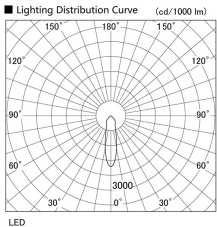

Item no. DD098-5020WW9027L

Series Name: Φ 150 Spark (Swallow Cone)

White Reflector

Installation	Recessed mount
Type	
Fixture wattage	48.5W
Beam angle	25 deg
Color Temp.	2700K
CRI	Ra>90
Luminous	4665 lm
Body	Die-cast aluminum alloy
Body finish	N/A
Trim finish	White
Reflector finish	White
IP Rate	IP20
Light source	COB module
Input Voltage	AC220~240V
Dimming Type	Non-Dimmable
Certificate	CE, CCC
Cut Hole	150mm

Height (Weight)	
65.3W	127 (1.4kg)
48.5W	127 (1.4kg)
44.3W	108 (1.2kg)
33.8W	108 (1.2kg)
30.3W	108 (1.2kg)
23.0W	78 (0.9kg)