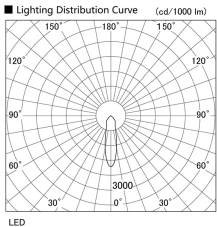

Item no. DD098-5020WW9030L

Series Name: Φ 150 Spark (Swallow Cone)

White Reflector

Installation	Recessed mount
Type	
Fixture wattage	48.5W
Beam angle	25 deg
Color Temp.	3000K
CRI	Ra>90
Luminous	4859 lm
Body	Die-cast aluminum alloy
Body finish	N/A
Trim finish	White
Reflector finish	White
IP Rate	IP20
Light source	COB module
Input Voltage	AC220~240V
Dimming Type	Non-Dimmable
Certificate	CE, CCC
Cut Hole	150mm

Height (Weight)	
65.3W	127 (1.4kg)
48.5W	127 (1.4kg)
44.3W	108 (1.2kg)
33.8W	108 (1.2kg)
30.3W	108 (1.2kg)
23.0W	78 (0.9kg)