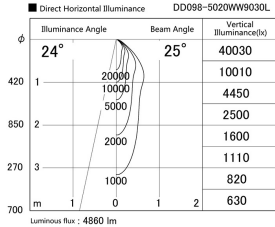

Item no. DD098-5020WW9030L

Series Name: Φ 150 Spark (Swallow Cone)

White Reflector

Installation	Recessed mount
Type	
Fixture wattage	48.5W
Beam angle	25 deg
Color Temp.	3000K
CRI	Ra>90
Luminous	4859 lm
Body	Die-cast aluminum alloy
Body finish	N/A
Trim finish	White
Reflector finish	White
IP Rate	IP20
Light source	COB module
Input Voltage	AC220~240V
Dimming Type	Non-Dimmable
Certificate	CE, CCC
Cut Hole	150mm

Height (Weight)	
65.3W	127 (1.4kg)
48.5W	127 (1.4kg)
44.3W	108 (1.2kg)
33.8W	108 (1.2kg)
30.3W	108 (1.2kg)
23.0W	78 (0.9kg)