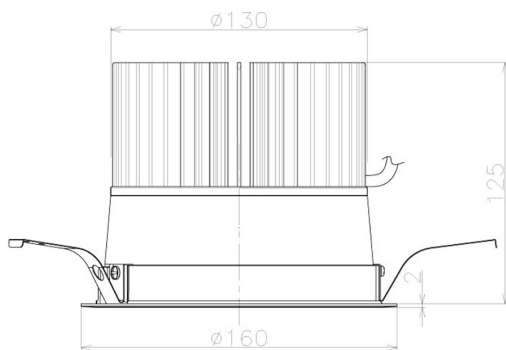

Item no. DD098-5020WW9030L

Series Name: Φ 150 Spark (Swallow Cone)

White Reflector

Installation	Recessed mount
Type	
Fixture wattage	48.5W
Beam angle	25 deg
Color Temp.	3000K
CRI	Ra>90
Luminous	4859 lm
Body	Die-cast aluminum alloy
Body finish	N/A
Trim finish	White
Reflector finish	White
IP Rate	IP20
Light source	COB module
Input Voltage	AC220~240V
Dimming Type	Non-Dimmable
Certificate	CE, CCC
Cut Hole	150mm

Height (Weight)	
65.3W	127 (1.4kg)
48.5W	127 (1.4kg)
44.3W	108 (1.2kg)
33.8W	108 (1.2kg)
30.3W	108 (1.2kg)
23.0W	78 (0.9kg)