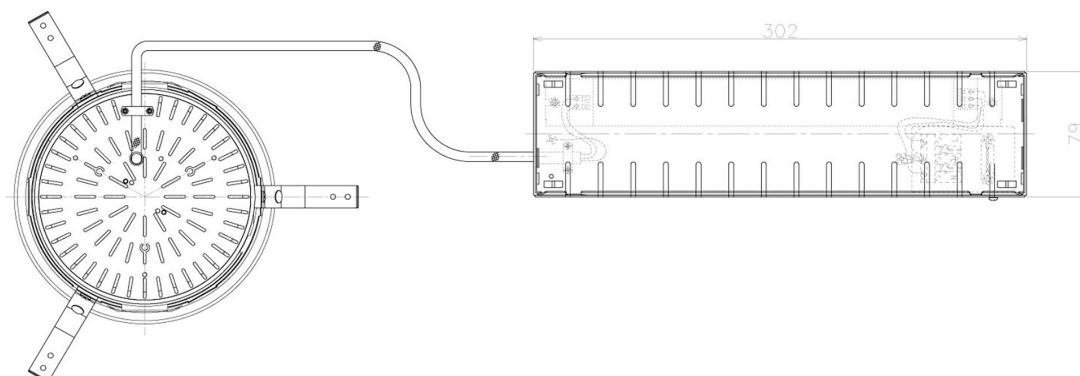

Item no. DD098-5020WW9030L

Series Name: Φ 150 Spark (Swallow Cone)

White Reflector

Installation	Recessed mount
Type	
Fixture wattage	48.5W
Beam angle	25 deg
Color Temp.	3000K
CRI	Ra>90
Luminous	4859 lm
Body	Die-cast aluminum alloy
Body finish	N/A
Trim finish	White
Reflector finish	White
IP Rate	IP20
Light source	COB module
Input Voltage	AC220~240V
Dimming Type	Non-Dimmable
Certificate	CE, CCC
Cut Hole	150mm

Height (Weight)	
65.3W	127 (1.4kg)
48.5W	127 (1.4kg)
44.3W	108 (1.2kg)
33.8W	108 (1.2kg)
30.3W	108 (1.2kg)
23.0W	78 (0.9kg)