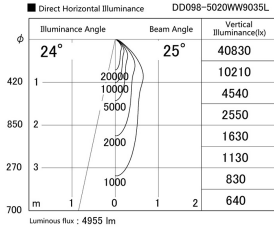

Item no. DD098-5020WW9035L

Series Name: Φ 150 Spark (Swallow Cone)

White Reflector

Installation	Recessed mount
Type	
Fixture wattage	48.5W
Beam angle	25 deg
Color Temp.	3500K
CRI	Ra>90
Luminous	4956 lm
Body	Die-cast aluminum alloy
Body finish	N/A
Trim finish	White
Reflector finish	White
IP Rate	IP20
Light source	COB module
Input Voltage	AC220~240V
Dimming Type	Non-Dimmable
Certificate	CE, CCC
Cut Hole	150mm

Height (Weight)	
65.3W	127 (1.4kg)
48.5W	127 (1.4kg)
44.3W	108 (1.2kg)
33.8W	108 (1.2kg)
30.3W	108 (1.2kg)
23.0W	78 (0.9kg)