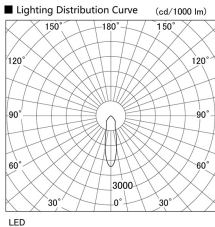

Item no. DD098-5020WW9035L

Series Name:  $\Phi$ 150 Spark (Swallow Cone)

White Reflector

Installation	Recessed mount
Type	
Fixture wattage	48.5W
Beam angle	25 deg
Color Temp.	3500K
CRI	Ra>90
Luminous	4956 lm
Body	Die-cast aluminum alloy
Body finish	N/A
Trim finish	White
Reflector finish	White
IP Rate	IP20
Light source	COB module
Input Voltage	AC220~240V
Dimming Type	Non-Dimmable
Certificate	CE, CCC
Cut Hole	150mm

Height (Weight)	
65.3W	127 (1.4kg)
48.5W	127 (1.4kg)
44.3W	108 (1.2kg)
33.8W	108 (1.2kg)
30.3W	108 (1.2kg)
23.0W	78 (0.9kg)