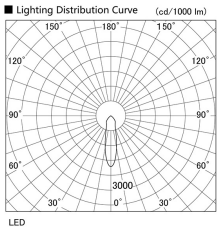

Item no. DD098-5020WW9035L

Series Name: Φ 150 Spark (Swallow Cone)

White Reflector

Installation	Recessed mount
Type	
Fixture wattage	48.5W
Beam angle	25 deg
Color Temp.	3500K
CRI	Ra>90
Luminous	4956 lm
Body	Die-cast aluminum alloy
Body finish	N/A
Trim finish	White
Reflector finish	White
IP Rate	IP20
Light source	COB module
Input Voltage	AC220~240V
Dimming Type	Non-Dimmable
Certificate	CE, CCC
Cut Hole	150mm

Height (Weight)	
65.3W	127 (1.4kg)
48.5W	127 (1.4kg)
44.3W	108 (1.2kg)
33.8W	108 (1.2kg)
30.3W	108 (1.2kg)
23.0W	78 (0.9kg)