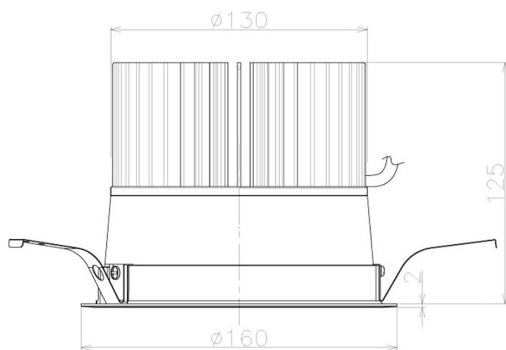

Item no. DD098-5020WW9035L

Series Name: Φ 150 Spark (Swallow Cone)

White Reflector

Installation	Recessed mount
Type	
Fixture wattage	48.5W
Beam angle	25 deg
Color Temp.	3500K
CRI	Ra>90
Luminous	4956 lm
Body	Die-cast aluminum alloy
Body finish	N/A
Trim finish	White
Reflector finish	White
IP Rate	IP20
Light source	COB module
Input Voltage	AC220~240V
Dimming Type	Non-Dimmable
Certificate	CE, CCC
Cut Hole	150mm

Height (Weight)	
65.3W	127 (1.4kg)
48.5W	127 (1.4kg)
44.3W	108 (1.2kg)
33.8W	108 (1.2kg)
30.3W	108 (1.2kg)
23.0W	78 (0.9kg)