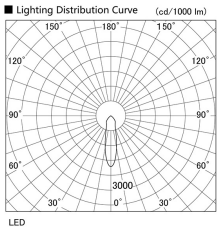

Item no. DD098-5020WW9035L

Series Name: Φ 150 Spark (Swallow Cone)

White Reflector

Installation	Recessed mount
Type	Φ 150 Spark (Swallow Cone)
Fixture wattage	48.5W
Beam angle	25 deg
Color Temp.	3500K
CRI	Ra>90
Luminous	4956 lm
Body	Die-cast aluminum alloy
Body finish	N/A
Trim finish	White
Reflector finish	White
IP Rate	IP20
Light source	COB module
Input Voltage	AC220~240V
Dimming Type	Non-Dimmable
Certificate	CE, CCC
Cut Hole	150mm

Height (Weight)	
65.3W	127 (1.4kg)
48.5W	127 (1.4kg)
44.3W	108 (1.2kg)
33.8W	108 (1.2kg)
30.3W	108 (1.2kg)
23.0W	78 (0.9kg)