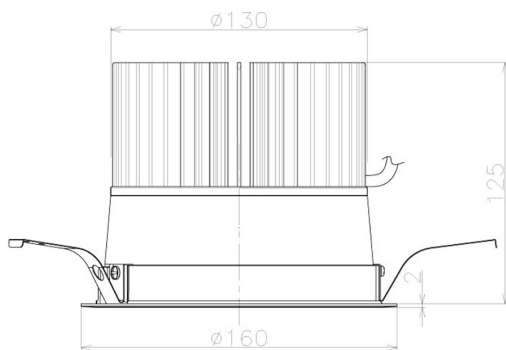

Item no. DD098-5020WW9035L

Series Name:  $\Phi$ 150 Spark (Swallow Cone)

White Reflector

Installation	Recessed mount
Type	
Fixture wattage	48.5W
Beam angle	25 deg
Color Temp.	3500K
CRI	Ra>90
Luminous	4956 lm
Body	Die-cast aluminum alloy
Body finish	N/A
Trim finish	White
Reflector finish	White
IP Rate	IP20
Light source	COB module
Input Voltage	AC220~240V
Dimming Type	Non-Dimmable
Certificate	CE, CCC
Cut Hole	150mm

Height (Weight)	
65.3W	127 (1.4kg)
48.5W	127 (1.4kg)
44.3W	108 (1.2kg)
33.8W	108 (1.2kg)
30.3W	108 (1.2kg)
23.0W	78 (0.9kg)