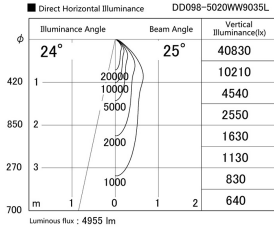

Item no. DD098-5020WW9035L

Series Name: Φ 150 Spark (Swallow Cone)

White Reflector

Installation	Recessed mount
Type	Φ 150 Spark (Swallow Cone)
Fixture wattage	48.5W
Beam angle	25 deg
Color Temp.	3500K
CRI	Ra>90
Luminous	4956 lm
Body	Die-cast aluminum alloy
Body finish	N/A
Trim finish	White
Reflector finish	White
IP Rate	IP20
Light source	COB module
Input Voltage	AC220~240V
Dimming Type	Non-Dimmable
Certificate	CE, CCC
Cut Hole	150mm

Height (Weight)	
65.3W	127 (1.4kg)
48.5W	127 (1.4kg)
44.3W	108 (1.2kg)
33.8W	108 (1.2kg)
30.3W	108 (1.2kg)
23.0W	78 (0.9kg)