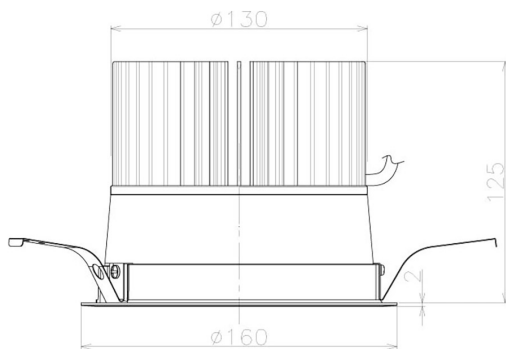

Item no. DD098-5020WW9035L

Series Name: Φ 150 Spark (Swallow Cone)

White Reflector

Installation	Recessed mount
Type	Φ 150 Spark (Swallow Cone)
Fixture wattage	48.5W
Beam angle	25 deg
Color Temp.	3500K
CRI	Ra>90
Luminous	4956 lm
Body	Die-cast aluminum alloy
Body finish	N/A
Trim finish	White
Reflector finish	White
IP Rate	IP20
Light source	COB module
Input Voltage	AC220~240V
Dimming Type	Non-Dimmable
Certificate	CE, CCC
Cut Hole	150mm

Height (Weight)	
65.3W	127 (1.4kg)
48.5W	127 (1.4kg)
44.3W	108 (1.2kg)
33.8W	108 (1.2kg)
30.3W	108 (1.2kg)
23.0W	78 (0.9kg)