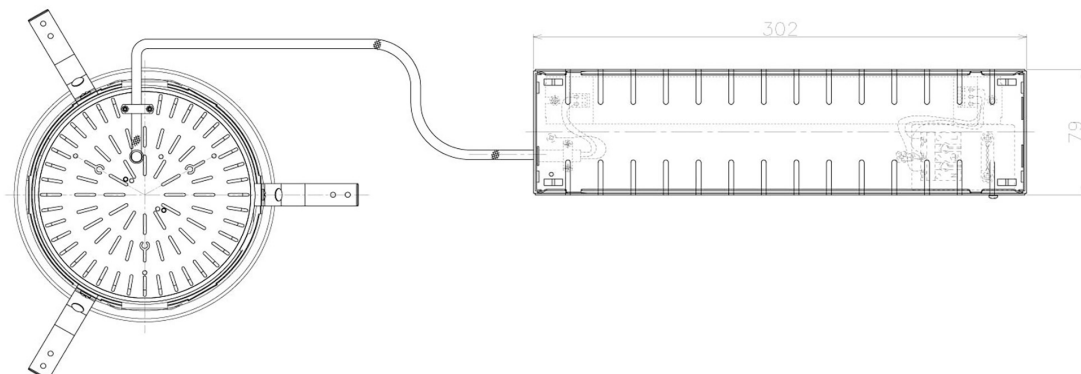

Item no. DD098-5020WW9035L

Series Name: Φ 150 Spark (Swallow Cone)

White Reflector

Installation	Recessed mount
Type	Φ 150 Spark (Swallow Cone)
Fixture wattage	48.5W
Beam angle	25 deg
Color Temp.	3500K
CRI	Ra>90
Luminous	4956 lm
Body	Die-cast aluminum alloy
Body finish	N/A
Trim finish	White
Reflector finish	White
IP Rate	IP20
Light source	COB module
Input Voltage	AC220~240V
Dimming Type	Non-Dimmable
Certificate	CE, CCC
Cut Hole	150mm

Height (Weight)	
65.3W	127 (1.4kg)
48.5W	127 (1.4kg)
44.3W	108 (1.2kg)
33.8W	108 (1.2kg)
30.3W	108 (1.2kg)
23.0W	78 (0.9kg)