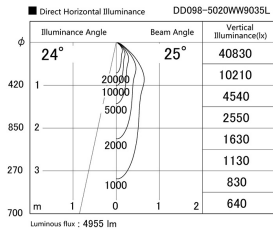

Item no. DD098-5020WW9035L

Series Name:  $\Phi$ 150 Spark (Swallow Cone)

White Reflector

Installation	Recessed mount
Type	
Fixture wattage	48.5W
Beam angle	25 deg
Color Temp.	3500K
CRI	Ra>90
Luminous	4956 lm
Body	Die-cast aluminum alloy
Body finish	N/A
Trim finish	White
Reflector finish	White
IP Rate	IP20
Light source	COB module
Input Voltage	AC220~240V
Dimming Type	Non-Dimmable
Certificate	CE, CCC
Cut Hole	150mm

Height (Weight)	
65.3W	127 (1.4kg)
48.5W	127 (1.4kg)
44.3W	108 (1.2kg)
33.8W	108 (1.2kg)
30.3W	108 (1.2kg)
23.0W	78 (0.9kg)