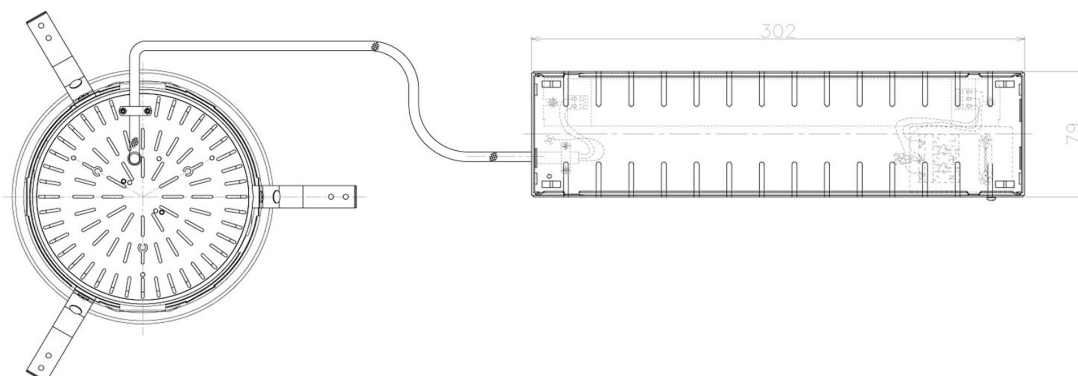

Item no. DD098-5020WW9035L

Series Name:  $\Phi$ 150 Spark (Swallow Cone)

White Reflector

Installation	Recessed mount
Type	
Fixture wattage	48.5W
Beam angle	25 deg
Color Temp.	3500K
CRI	Ra>90
Luminous	4956 lm
Body	Die-cast aluminum alloy
Body finish	N/A
Trim finish	White
Reflector finish	White
IP Rate	IP20
Light source	COB module
Input Voltage	AC220~240V
Dimming Type	Non-Dimmable
Certificate	CE, CCC
Cut Hole	150mm

Height (Weight)	
65.3W	127 (1.4kg)
48.5W	127 (1.4kg)
44.3W	108 (1.2kg)
33.8W	108 (1.2kg)
30.3W	108 (1.2kg)
23.0W	78 (0.9kg)