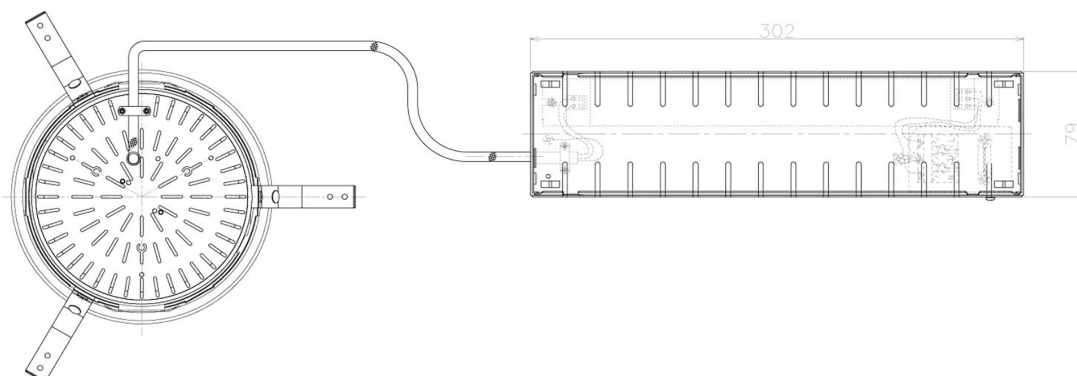

Item no. DD098-5020WW9035L

Series Name: Φ 150 Spark (Swallow Cone)

White Reflector

Installation	Recessed mount
Type	
Fixture wattage	48.5W
Beam angle	25 deg
Color Temp.	3500K
CRI	Ra>90
Luminous	4956 lm
Body	Die-cast aluminum alloy
Body finish	N/A
Trim finish	White
Reflector finish	White
IP Rate	IP20
Light source	COB module
Input Voltage	AC220~240V
Dimming Type	Non-Dimmable
Certificate	CE, CCC
Cut Hole	150mm

Height (Weight)	
65.3W	127 (1.4kg)
48.5W	127 (1.4kg)
44.3W	108 (1.2kg)
33.8W	108 (1.2kg)
30.3W	108 (1.2kg)
23.0W	78 (0.9kg)