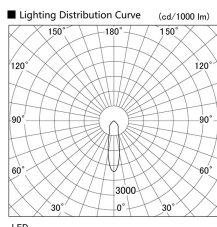

Item no. DD098-5020WW9040L

Series Name:  $\Phi$ 150 Spark (Swallow Cone)

White Reflector

Installation	Recessed mount
Type	
Fixture wattage	48.5W
Beam angle	25 deg
Color Temp.	4000K
CRI	Ra>90
Luminous	5005 lm
Body	Die-cast aluminum alloy
Body finish	N/A
Trim finish	White
Reflector finish	White
IP Rate	IP20
Light source	COB module
Input Voltage	AC220~240V
Dimming Type	Non-Dimmable
Certificate	CE, CCC
Cut Hole	150mm

Height (Weight)	
65.3W	127 (1.4kg)
48.5W	127 (1.4kg)
44.3W	108 (1.2kg)
33.8W	108 (1.2kg)
30.3W	108 (1.2kg)
23.0W	78 (0.9kg)