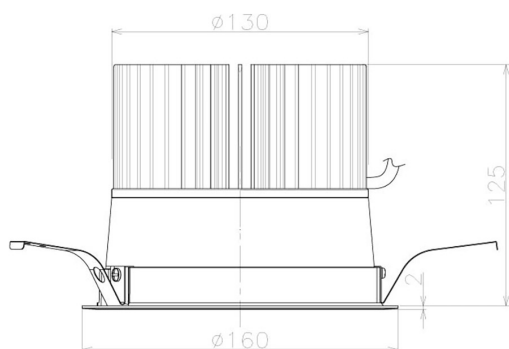

Item no. DD098-5020WW9040L

Series Name:  $\Phi$ 150 Spark (Swallow Cone)

White Reflector

Installation	Recessed mount
Type	
Fixture wattage	48.5W
Beam angle	25 deg
Color Temp.	4000K
CRI	Ra>90
Luminous	5005 lm
Body	Die-cast aluminum alloy
Body finish	N/A
Trim finish	White
Reflector finish	White
IP Rate	IP20
Light source	COB module
Input Voltage	AC220~240V
Dimming Type	Non-Dimmable
Certificate	CE, CCC
Cut Hole	150mm

Height (Weight)	
65.3W	127 (1.4kg)
48.5W	127 (1.4kg)
44.3W	108 (1.2kg)
33.8W	108 (1.2kg)
30.3W	108 (1.2kg)
23.0W	78 (0.9kg)