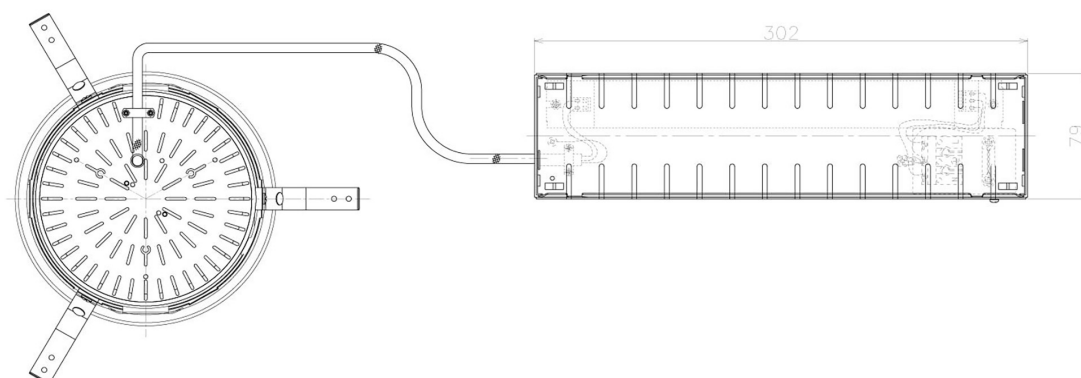

Item no. DD098-5020WW9040L

Series Name:  $\Phi$ 150 Spark (Swallow Cone)

White Reflector

Installation	Recessed mount
Type	
Fixture wattage	48.5W
Beam angle	25 deg
Color Temp.	4000K
CRI	Ra>90
Luminous	5005 lm
Body	Die-cast aluminum alloy
Body finish	N/A
Trim finish	White
Reflector finish	White
IP Rate	IP20
Light source	COB module
Input Voltage	AC220~240V
Dimming Type	Non-Dimmable
Certificate	CE, CCC
Cut Hole	150mm

Height (Weight)	
65.3W	127 (1.4kg)
48.5W	127 (1.4kg)
44.3W	108 (1.2kg)
33.8W	108 (1.2kg)
30.3W	108 (1.2kg)
23.0W	78 (0.9kg)