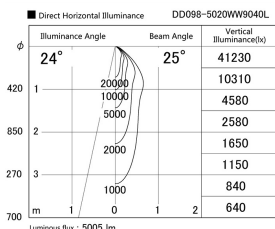

Item no. DD098-5020WW9040L

Series Name:  $\Phi$ 150 Spark (Swallow Cone)

White Reflector

Installation	Recessed mount
Type	
Fixture wattage	48.5W
Beam angle	25 deg
Color Temp.	4000K
CRI	Ra>90
Luminous	5005 lm
Body	Die-cast aluminum alloy
Body finish	N/A
Trim finish	White
Reflector finish	White
IP Rate	IP20
Light source	COB module
Input Voltage	AC220~240V
Dimming Type	Non-Dimmable
Certificate	CE, CCC
Cut Hole	150mm

Height (Weight)	
65.3W	127 (1.4kg)
48.5W	127 (1.4kg)
44.3W	108 (1.2kg)
33.8W	108 (1.2kg)
30.3W	108 (1.2kg)
23.0W	78 (0.9kg)