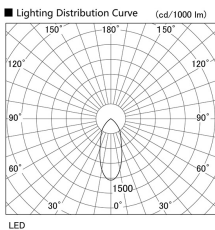

Item no. DD098-5040WW9027L

Series Name: Φ 150 Spark (Swallow Cone)

White Reflector

Installation	Recessed mount
Type	
Fixture wattage	48.5W
Beam angle	41 deg
Color Temp.	2700K
CRI	Ra>90
Luminous	4637 lm
Body	Die-cast aluminum alloy
Body finish	N/A
Trim finish	White
Reflector finish	White
IP Rate	IP20
Light source	COB module
Input Voltage	AC220~240V
Dimming Type	Non-Dimmable
Certificate	CE, CCC
Cut Hole	150mm

Height (Weight)	
65.3W	127 (1.4kg)
48.5W	127 (1.4kg)
44.3W	108 (1.2kg)
33.8W	108 (1.2kg)
30.3W	108 (1.2kg)
23.0W	78 (0.9kg)