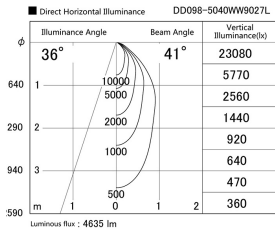

Item no. DD098-5040WW9027L

Series Name: Φ 150 Spark (Swallow Cone)

White Reflector

Installation	Recessed mount
Type	
Fixture wattage	48.5W
Beam angle	41 deg
Color Temp.	2700K
CRI	Ra>90
Luminous	4637 lm
Body	Die-cast aluminum alloy
Body finish	N/A
Trim finish	White
Reflector finish	White
IP Rate	IP20
Light source	COB module
Input Voltage	AC220~240V
Dimming Type	Non-Dimmable
Certificate	CE, CCC
Cut Hole	150mm

Height (Weight)	
65.3W	127 (1.4kg)
48.5W	127 (1.4kg)
44.3W	108 (1.2kg)
33.8W	108 (1.2kg)
30.3W	108 (1.2kg)
23.0W	78 (0.9kg)