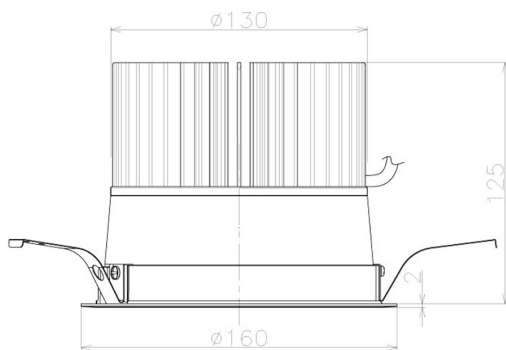

Item no. DD098-5040WW9027L

Series Name: Φ 150 Spark (Swallow Cone)

White Reflector

Installation	Recessed mount
Type	
Fixture wattage	48.5W
Beam angle	41 deg
Color Temp.	2700K
CRI	Ra>90
Luminous	4637 lm
Body	Die-cast aluminum alloy
Body finish	N/A
Trim finish	White
Reflector finish	White
IP Rate	IP20
Light source	COB module
Input Voltage	AC220~240V
Dimming Type	Non-Dimmable
Certificate	CE, CCC
Cut Hole	150mm

Height (Weight)	
65.3W	127 (1.4kg)
48.5W	127 (1.4kg)
44.3W	108 (1.2kg)
33.8W	108 (1.2kg)
30.3W	108 (1.2kg)
23.0W	78 (0.9kg)