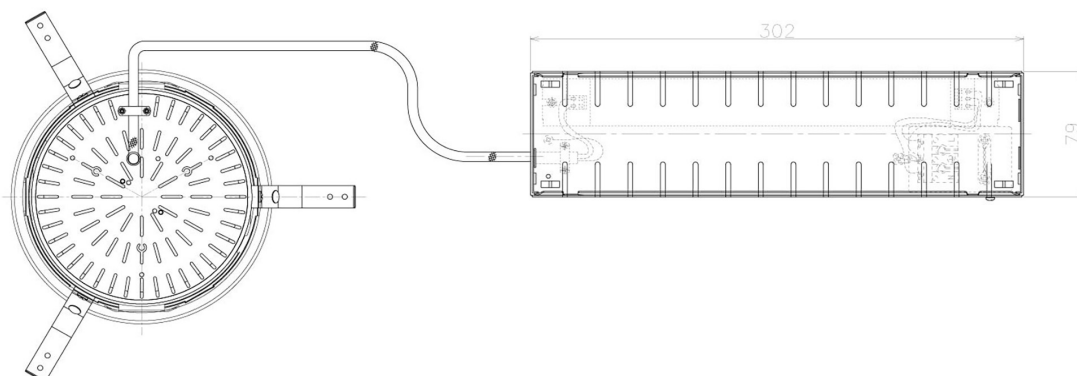

Item no. DD098-5040WW9027L

Series Name: Φ 150 Spark (Swallow Cone)

White Reflector

Installation	Recessed mount
Type	
Fixture wattage	48.5W
Beam angle	41 deg
Color Temp.	2700K
CRI	Ra>90
Luminous	4637 lm
Body	Die-cast aluminum alloy
Body finish	N/A
Trim finish	White
Reflector finish	White
IP Rate	IP20
Light source	COB module
Input Voltage	AC220~240V
Dimming Type	Non-Dimmable
Certificate	CE, CCC
Cut Hole	150mm

Height (Weight)	
65.3W	127 (1.4kg)
48.5W	127 (1.4kg)
44.3W	108 (1.2kg)
33.8W	108 (1.2kg)
30.3W	108 (1.2kg)
23.0W	78 (0.9kg)