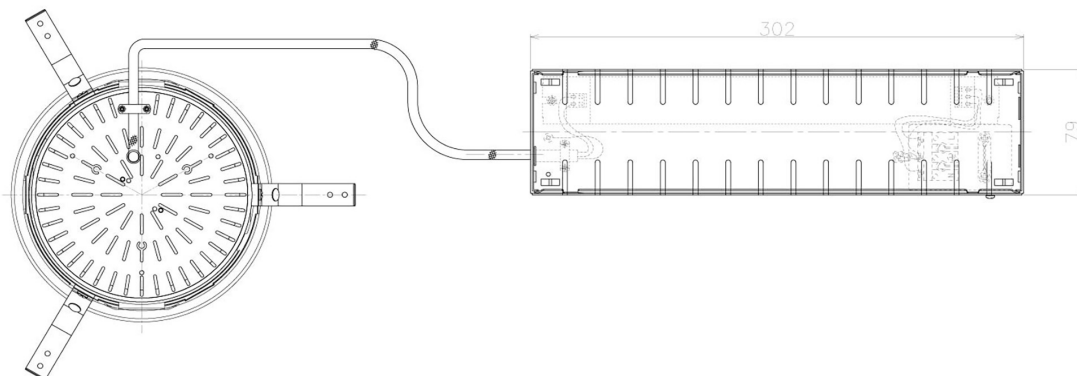

Item no. DD098-5040WW9030L

Series Name: Φ 150 Spark (Swallow Cone)

White Reflector

Installation	Recessed mount
Type	
Fixture wattage	48.5W
Beam angle	41 deg
Color Temp.	3000K
CRI	Ra>90
Luminous	4831 lm
Body	Die-cast aluminum alloy
Body finish	N/A
Trim finish	White
Reflector finish	White
IP Rate	IP20
Light source	COB module
Input Voltage	AC220~240V
Dimming Type	Non-Dimmable
Certificate	CE, CCC
Cut Hole	150mm

Height (Weight)	
65.3W	127 (1.4kg)
48.5W	127 (1.4kg)
44.3W	108 (1.2kg)
33.8W	108 (1.2kg)
30.3W	108 (1.2kg)
23.0W	78 (0.9kg)