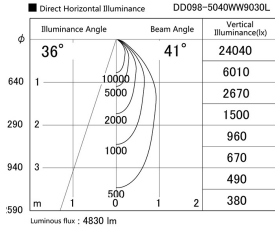

Item no. DD098-5040WW9030L

Series Name: Φ 150 Spark (Swallow Cone)

White Reflector

Installation	Recessed mount
Type	
Fixture wattage	48.5W
Beam angle	41 deg
Color Temp.	3000K
CRI	Ra>90
Luminous	4831 lm
Body	Die-cast aluminum alloy
Body finish	N/A
Trim finish	White
Reflector finish	White
IP Rate	IP20
Light source	COB module
Input Voltage	AC220~240V
Dimming Type	Non-Dimmable
Certificate	CE, CCC
Cut Hole	150mm

Height (Weight)	
65.3W	127 (1.4kg)
48.5W	127 (1.4kg)
44.3W	108 (1.2kg)
33.8W	108 (1.2kg)
30.3W	108 (1.2kg)
23.0W	78 (0.9kg)