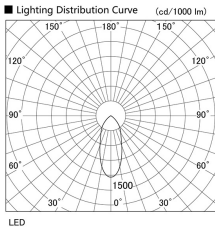

Item no. DD098-5040WW9030L

Series Name: Φ 150 Spark (Swallow Cone)

White Reflector

Installation	Recessed mount
Type	
Fixture wattage	48.5W
Beam angle	41 deg
Color Temp.	3000K
CRI	Ra>90
Luminous	4831 lm
Body	Die-cast aluminum alloy
Body finish	N/A
Trim finish	White
Reflector finish	White
IP Rate	IP20
Light source	COB module
Input Voltage	AC220~240V
Dimming Type	Non-Dimmable
Certificate	CE, CCC
Cut Hole	150mm

Height (Weight)	
65.3W	127 (1.4kg)
48.5W	127 (1.4kg)
44.3W	108 (1.2kg)
33.8W	108 (1.2kg)
30.3W	108 (1.2kg)
23.0W	78 (0.9kg)