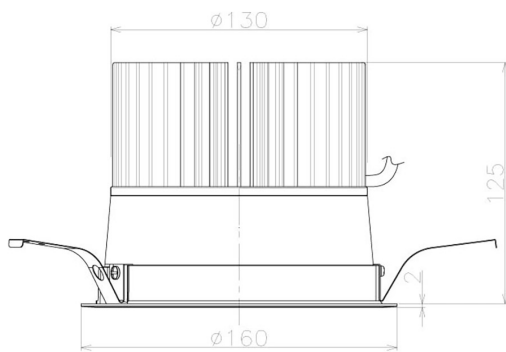

Item no. DD098-5040WW9030L

Series Name: Φ 150 Spark (Swallow Cone)

White Reflector

Installation	Recessed mount
Type	
Fixture wattage	48.5W
Beam angle	41 deg
Color Temp.	3000K
CRI	Ra>90
Luminous	4831 lm
Body	Die-cast aluminum alloy
Body finish	N/A
Trim finish	White
Reflector finish	White
IP Rate	IP20
Light source	COB module
Input Voltage	AC220~240V
Dimming Type	Non-Dimmable
Certificate	CE, CCC
Cut Hole	150mm

Height (Weight)	
65.3W	127 (1.4kg)
48.5W	127 (1.4kg)
44.3W	108 (1.2kg)
33.8W	108 (1.2kg)
30.3W	108 (1.2kg)
23.0W	78 (0.9kg)