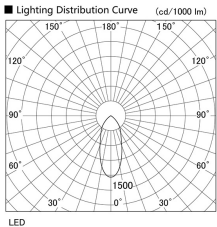

Item no. DD098-5040WW9035L

Series Name: Φ 150 Spark (Swallow Cone)

White Reflector

Installation	Recessed mount
Type	
Fixture wattage	48.5W
Beam angle	41 deg
Color Temp.	3500K
CRI	Ra>90
Luminous	4927 lm
Body	Die-cast aluminum alloy
Body finish	N/A
Trim finish	White
Reflector finish	White
IP Rate	IP20
Light source	COB module
Input Voltage	AC220~240V
Dimming Type	Non-Dimmable
Certificate	CE, CCC
Cut Hole	150mm

Height (Weight)	
65.3W	127 (1.4kg)
48.5W	127 (1.4kg)
44.3W	108 (1.2kg)
33.8W	108 (1.2kg)
30.3W	108 (1.2kg)
23.0W	78 (0.9kg)