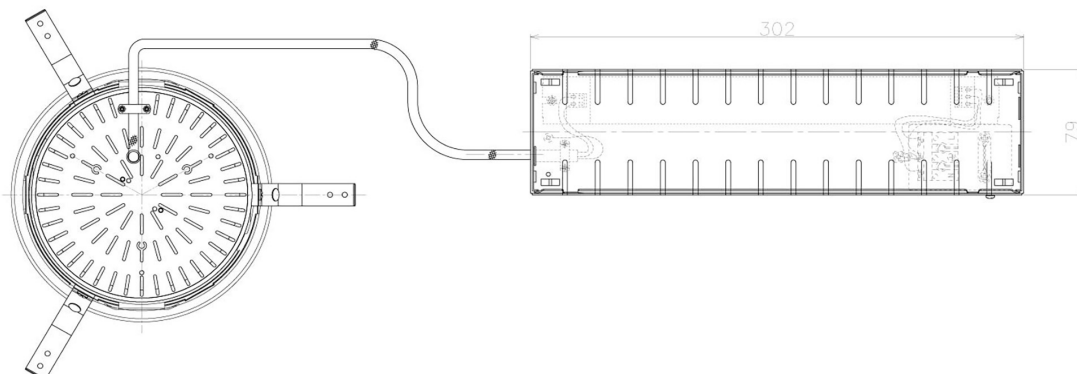

Item no. DD098-5040WW9035L

Series Name: Φ 150 Spark (Swallow Cone)

White Reflector

Installation	Recessed mount
Type	Φ 150 Spark (Swallow Cone)
Fixture wattage	48.5W
Beam angle	41 deg
Color Temp.	3500K
CRI	Ra>90
Luminous	4927 lm
Body	Die-cast aluminum alloy
Body finish	N/A
Trim finish	White
Reflector finish	White
IP Rate	IP20
Light source	COB module
Input Voltage	AC220~240V
Dimming Type	Non-Dimmable
Certificate	CE, CCC
Cut Hole	150mm

Height (Weight)	
65.3W	127 (1.4kg)
48.5W	127 (1.4kg)
44.3W	108 (1.2kg)
33.8W	108 (1.2kg)
30.3W	108 (1.2kg)
23.0W	78 (0.9kg)