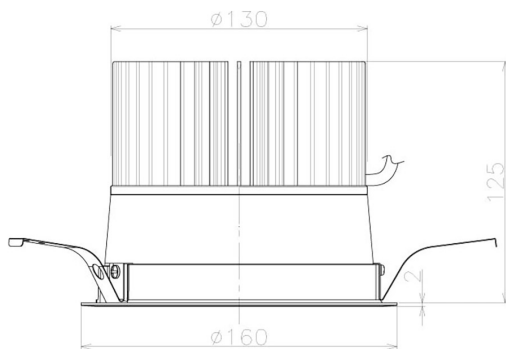

Item no. DD098-5040WW9035L

Series Name: Φ 150 Spark (Swallow Cone)

White Reflector

Installation	Recessed mount
Type	Φ 150 Spark (Swallow Cone)
Fixture wattage	48.5W
Beam angle	41 deg
Color Temp.	3500K
CRI	Ra>90
Luminous	4927 lm
Body	Die-cast aluminum alloy
Body finish	N/A
Trim finish	White
Reflector finish	White
IP Rate	IP20
Light source	COB module
Input Voltage	AC220~240V
Dimming Type	Non-Dimmable
Certificate	CE, CCC
Cut Hole	150mm

Height (Weight)	
65.3W	127 (1.4kg)
48.5W	127 (1.4kg)
44.3W	108 (1.2kg)
33.8W	108 (1.2kg)
30.3W	108 (1.2kg)
23.0W	78 (0.9kg)