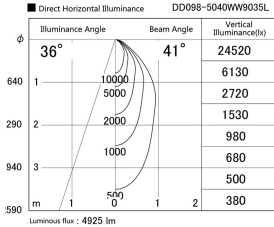

Item no. DD098-5040WW9035L

Series Name: Φ 150 Spark (Swallow Cone)

White Reflector

Installation	Recessed mount
Type	
Fixture wattage	48.5W
Beam angle	41 deg
Color Temp.	3500K
CRI	Ra>90
Luminous	4927 lm
Body	Die-cast aluminum alloy
Body finish	N/A
Trim finish	White
Reflector finish	White
IP Rate	IP20
Light source	COB module
Input Voltage	AC220~240V
Dimming Type	Non-Dimmable
Certificate	CE, CCC
Cut Hole	150mm

Height (Weight)	
65.3W	127 (1.4kg)
48.5W	127 (1.4kg)
44.3W	108 (1.2kg)
33.8W	108 (1.2kg)
30.3W	108 (1.2kg)
23.0W	78 (0.9kg)