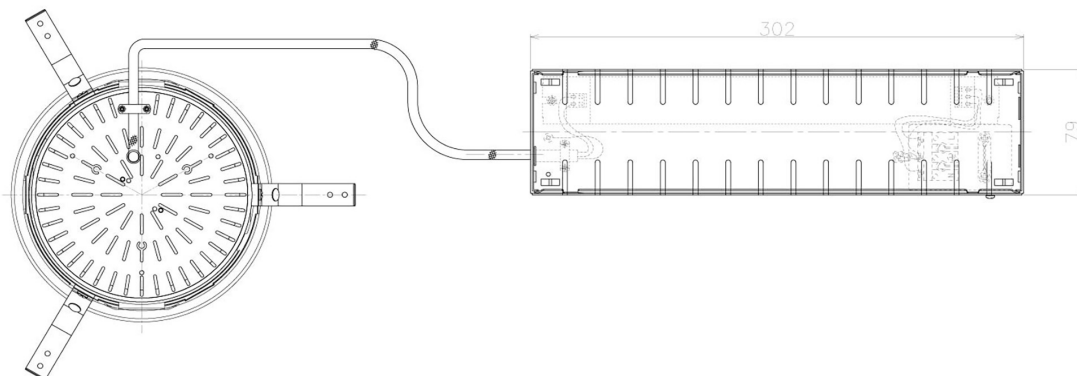

Item no. DD098-5040WW9035L

Series Name: Φ 150 Spark (Swallow Cone)

White Reflector

Installation	Recessed mount
Type	
Fixture wattage	48.5W
Beam angle	41 deg
Color Temp.	3500K
CRI	Ra>90
Luminous	4927 lm
Body	Die-cast aluminum alloy
Body finish	N/A
Trim finish	White
Reflector finish	White
IP Rate	IP20
Light source	COB module
Input Voltage	AC220~240V
Dimming Type	Non-Dimmable
Certificate	CE, CCC
Cut Hole	150mm

Height (Weight)	
65.3W	127 (1.4kg)
48.5W	127 (1.4kg)
44.3W	108 (1.2kg)
33.8W	108 (1.2kg)
30.3W	108 (1.2kg)
23.0W	78 (0.9kg)