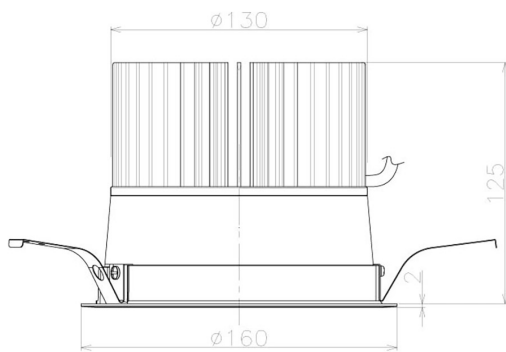

Item no. DD098-5040WW9035L

Series Name: Φ 150 Spark (Swallow Cone)

White Reflector

Installation	Recessed mount
Type	
Fixture wattage	48.5W
Beam angle	41 deg
Color Temp.	3500K
CRI	Ra>90
Luminous	4927 lm
Body	Die-cast aluminum alloy
Body finish	N/A
Trim finish	White
Reflector finish	White
IP Rate	IP20
Light source	COB module
Input Voltage	AC220~240V
Dimming Type	Non-Dimmable
Certificate	CE, CCC
Cut Hole	150mm

Height (Weight)	
65.3W	127 (1.4kg)
48.5W	127 (1.4kg)
44.3W	108 (1.2kg)
33.8W	108 (1.2kg)
30.3W	108 (1.2kg)
23.0W	78 (0.9kg)