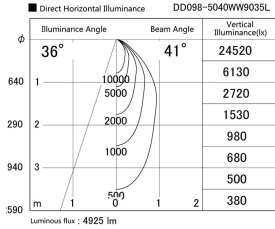

Item no. DD098-5040WW9035L

Series Name: Φ 150 Spark (Swallow Cone)

White Reflector

Installation	Recessed mount
Type	Φ 150 Spark (Swallow Cone)
Fixture wattage	48.5W
Beam angle	41 deg
Color Temp.	3500K
CRI	Ra>90
Luminous	4927 lm
Body	Die-cast aluminum alloy
Body finish	N/A
Trim finish	White
Reflector finish	White
IP Rate	IP20
Light source	COB module
Input Voltage	AC220~240V
Dimming Type	Non-Dimmable
Certificate	CE, CCC
Cut Hole	150mm

Height (Weight)	
65.3W	127 (1.4kg)
48.5W	127 (1.4kg)
44.3W	108 (1.2kg)
33.8W	108 (1.2kg)
30.3W	108 (1.2kg)
23.0W	78 (0.9kg)