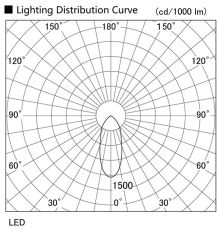

Item no. DD098-5040WW9035L

Series Name: Φ 150 Spark (Swallow Cone)

White Reflector

Installation	Recessed mount
Type	Φ 150 Spark (Swallow Cone)
Fixture wattage	48.5W
Beam angle	41 deg
Color Temp.	3500K
CRI	Ra>90
Luminous	4927 lm
Body	Die-cast aluminum alloy
Body finish	N/A
Trim finish	White
Reflector finish	White
IP Rate	IP20
Light source	COB module
Input Voltage	AC220~240V
Dimming Type	Non-Dimmable
Certificate	CE, CCC
Cut Hole	150mm

Height (Weight)	
65.3W	127 (1.4kg)
48.5W	127 (1.4kg)
44.3W	108 (1.2kg)
33.8W	108 (1.2kg)
30.3W	108 (1.2kg)
23.0W	78 (0.9kg)