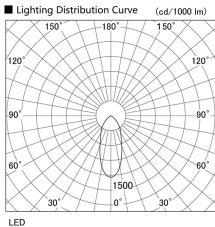

Item no. DD098-5040WW9040L

Series Name:  $\Phi$ 150 Spark (Swallow Cone)

White Reflector

Installation	Recessed mount
Type	
Fixture wattage	48.5W
Beam angle	41 deg
Color Temp.	4000K
CRI	Ra>90
Luminous	4975 lm
Body	Die-cast aluminum alloy
Body finish	N/A
Trim finish	White
Reflector finish	White
IP Rate	IP20
Light source	COB module
Input Voltage	AC220~240V
Dimming Type	Non-Dimmable
Certificate	CE, CCC
Cut Hole	150mm

Height (Weight)	
65.3W	127 (1.4kg)
48.5W	127 (1.4kg)
44.3W	108 (1.2kg)
33.8W	108 (1.2kg)
30.3W	108 (1.2kg)
23.0W	78 (0.9kg)