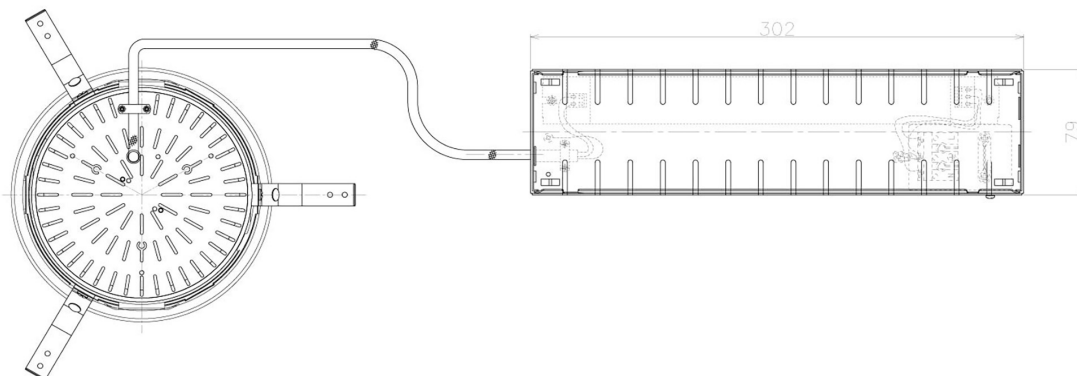

Item no. DD098-5040WW9040L

Series Name:  $\Phi$ 150 Spark (Swallow Cone)

White Reflector

Installation	Recessed mount
Type	
Fixture wattage	48.5W
Beam angle	41 deg
Color Temp.	4000K
CRI	Ra>90
Luminous	4975 lm
Body	Die-cast aluminum alloy
Body finish	N/A
Trim finish	White
Reflector finish	White
IP Rate	IP20
Light source	COB module
Input Voltage	AC220~240V
Dimming Type	Non-Dimmable
Certificate	CE, CCC
Cut Hole	150mm

Height (Weight)	
65.3W	127 (1.4kg)
48.5W	127 (1.4kg)
44.3W	108 (1.2kg)
33.8W	108 (1.2kg)
30.3W	108 (1.2kg)
23.0W	78 (0.9kg)