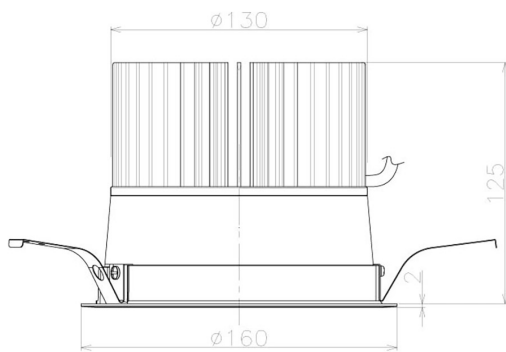

Item no. DD098-5040WW9040L

Series Name:  $\Phi$ 150 Spark (Swallow Cone)

White Reflector

Installation	Recessed mount
Type	
Fixture wattage	48.5W
Beam angle	41 deg
Color Temp.	4000K
CRI	Ra>90
Luminous	4975 lm
Body	Die-cast aluminum alloy
Body finish	N/A
Trim finish	White
Reflector finish	White
IP Rate	IP20
Light source	COB module
Input Voltage	AC220~240V
Dimming Type	Non-Dimmable
Certificate	CE, CCC
Cut Hole	150mm

Height (Weight)	
65.3W	127 (1.4kg)
48.5W	127 (1.4kg)
44.3W	108 (1.2kg)
33.8W	108 (1.2kg)
30.3W	108 (1.2kg)
23.0W	78 (0.9kg)