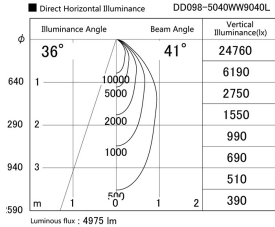

Item no. DD098-5040WW9040L

Series Name:  $\Phi$ 150 Spark (Swallow Cone)

White Reflector

Installation	Recessed mount
Type	
Fixture wattage	48.5W
Beam angle	41 deg
Color Temp.	4000K
CRI	Ra>90
Luminous	4975 lm
Body	Die-cast aluminum alloy
Body finish	N/A
Trim finish	White
Reflector finish	White
IP Rate	IP20
Light source	COB module
Input Voltage	AC220~240V
Dimming Type	Non-Dimmable
Certificate	CE, CCC
Cut Hole	150mm

Height (Weight)	
65.3W	127 (1.4kg)
48.5W	127 (1.4kg)
44.3W	108 (1.2kg)
33.8W	108 (1.2kg)
30.3W	108 (1.2kg)
23.0W	78 (0.9kg)