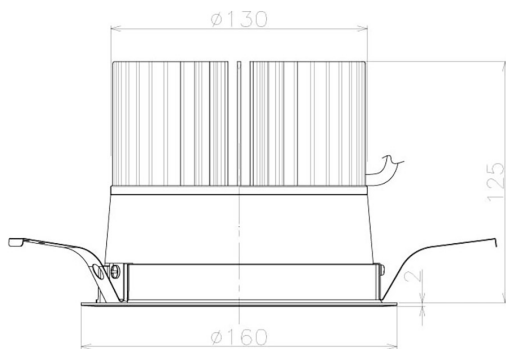

Item no. DD098-5060WW9027L

Series Name:  $\Phi$ 150 Spark (Swallow Cone)

White Reflector

Installation	Recessed mount
Type	$\Phi$ 150 Spark (Swallow Cone)
Fixture wattage	48.5W
Beam angle	91 deg
Color Temp.	2700K
CRI	Ra>90
Luminous	4550 lm
Body	Die-cast aluminum alloy
Body finish	N/A
Trim finish	White
Reflector finish	White
IP Rate	IP20
Light source	COB module
Input Voltage	AC220~240V
Dimming Type	Non-Dimmable
Certificate	CE, CCC
Cut Hole	150mm

Height (Weight)	
65.3W	127 (1.4kg)
48.5W	127 (1.4kg)
44.3W	108 (1.2kg)
33.8W	108 (1.2kg)
30.3W	108 (1.2kg)
23.0W	78 (0.9kg)