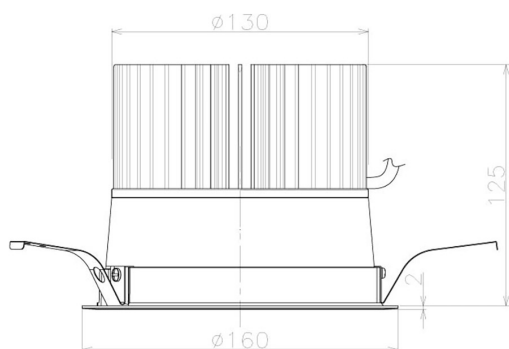

Item no. DD098-5060WW9027L

Series Name:  $\Phi$ 150 Spark (Swallow Cone)

White Reflector

Installation	Recessed mount
Type	
Fixture wattage	48.5W
Beam angle	91 deg
Color Temp.	2700K
CRI	Ra>90
Luminous	4550 lm
Body	Die-cast aluminum alloy
Body finish	N/A
Trim finish	White
Reflector finish	White
IP Rate	IP20
Light source	COB module
Input Voltage	AC220~240V
Dimming Type	Non-Dimmable
Certificate	CE, CCC
Cut Hole	150mm

Height (Weight)	
65.3W	127 (1.4kg)
48.5W	127 (1.4kg)
44.3W	108 (1.2kg)
33.8W	108 (1.2kg)
30.3W	108 (1.2kg)
23.0W	78 (0.9kg)