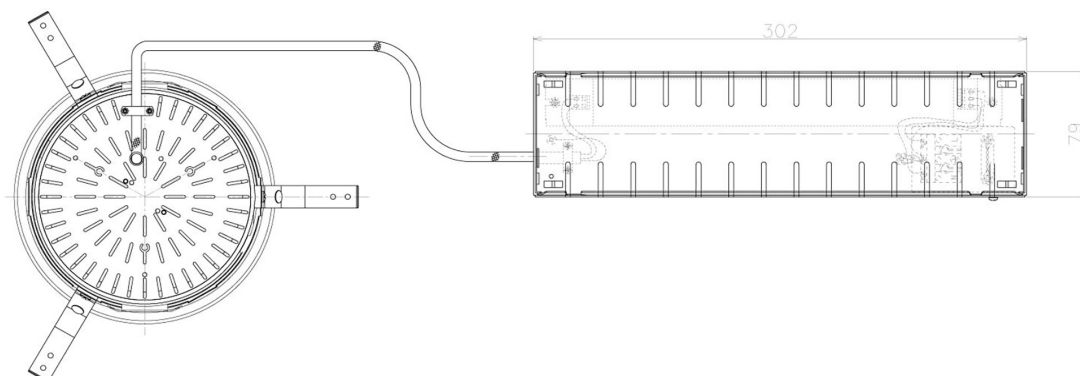

Item no. DD098-5060WW9027L

Series Name:  $\Phi$ 150 Spark (Swallow Cone)

White Reflector

Installation	Recessed mount
Type	$\Phi$ 150 Spark (Swallow Cone)
Fixture wattage	48.5W
Beam angle	91 deg
Color Temp.	2700K
CRI	Ra>90
Luminous	4550 lm
Body	Die-cast aluminum alloy
Body finish	N/A
Trim finish	White
Reflector finish	White
IP Rate	IP20
Light source	COB module
Input Voltage	AC220~240V
Dimming Type	Non-Dimmable
Certificate	CE, CCC
Cut Hole	150mm

Height (Weight)	
65.3W	127 (1.4kg)
48.5W	127 (1.4kg)
44.3W	108 (1.2kg)
33.8W	108 (1.2kg)
30.3W	108 (1.2kg)
23.0W	78 (0.9kg)