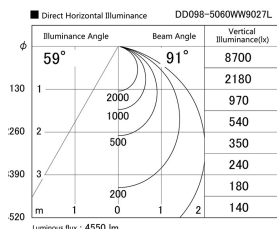

Item no. DD098-5060WW9027L

Series Name:  $\Phi$ 150 Spark (Swallow Cone)

White Reflector

Installation	Recessed mount
Type	
Fixture wattage	48.5W
Beam angle	91 deg
Color Temp.	2700K
CRI	Ra>90
Luminous	4550 lm
Body	Die-cast aluminum alloy
Body finish	N/A
Trim finish	White
Reflector finish	White
IP Rate	IP20
Light source	COB module
Input Voltage	AC220~240V
Dimming Type	Non-Dimmable
Certificate	CE, CCC
Cut Hole	150mm

Height (Weight)	
65.3W	127 (1.4kg)
48.5W	127 (1.4kg)
44.3W	108 (1.2kg)
33.8W	108 (1.2kg)
30.3W	108 (1.2kg)
23.0W	78 (0.9kg)