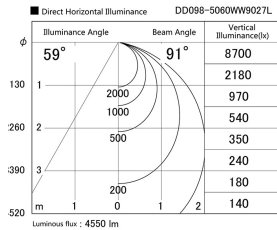

Item no. DD098-5060WW9027L

Series Name:  $\Phi$ 150 Spark (Swallow Cone)

White Reflector

Installation	Recessed mount
Type	$\Phi$ 150 Spark (Swallow Cone)
Fixture wattage	48.5W
Beam angle	91 deg
Color Temp.	2700K
CRI	Ra>90
Luminous	4550 lm
Body	Die-cast aluminum alloy
Body finish	N/A
Trim finish	White
Reflector finish	White
IP Rate	IP20
Light source	COB module
Input Voltage	AC220~240V
Dimming Type	Non-Dimmable
Certificate	CE, CCC
Cut Hole	150mm

Height (Weight)	
65.3W	127 (1.4kg)
48.5W	127 (1.4kg)
44.3W	108 (1.2kg)
33.8W	108 (1.2kg)
30.3W	108 (1.2kg)
23.0W	78 (0.9kg)