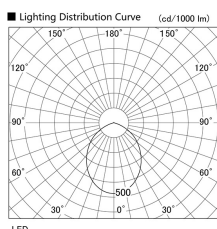

Item no. DD098-5060WW9027L

Series Name:  $\Phi$ 150 Spark (Swallow Cone)

White Reflector

Installation	Recessed mount
Type	
Fixture wattage	48.5W
Beam angle	91 deg
Color Temp.	2700K
CRI	Ra>90
Luminous	4550 lm
Body	Die-cast aluminum alloy
Body finish	N/A
Trim finish	White
Reflector finish	White
IP Rate	IP20
Light source	COB module
Input Voltage	AC220~240V
Dimming Type	Non-Dimmable
Certificate	CE, CCC
Cut Hole	150mm

Height (Weight)	
65.3W	127 (1.4kg)
48.5W	127 (1.4kg)
44.3W	108 (1.2kg)
33.8W	108 (1.2kg)
30.3W	108 (1.2kg)
23.0W	78 (0.9kg)