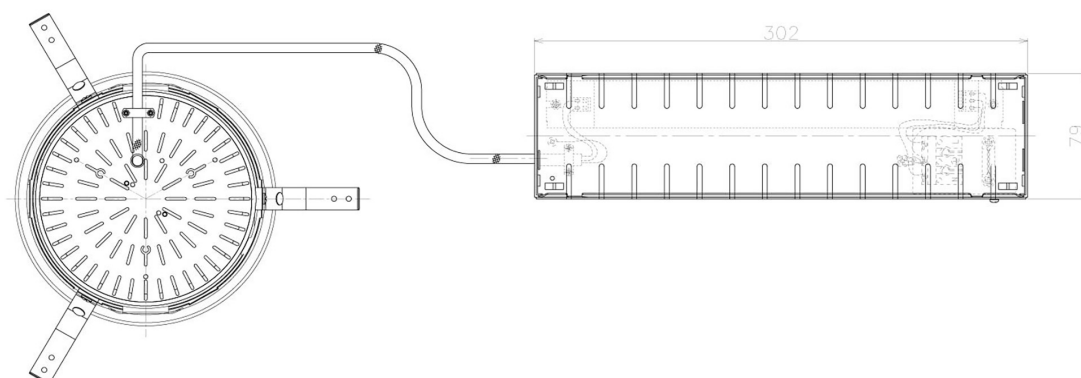

Item no. DD098-5060WW9027L

Series Name:  $\Phi$ 150 Spark (Swallow Cone)

White Reflector

Installation	Recessed mount
Type	
Fixture wattage	48.5W
Beam angle	91 deg
Color Temp.	2700K
CRI	Ra>90
Luminous	4550 lm
Body	Die-cast aluminum alloy
Body finish	N/A
Trim finish	White
Reflector finish	White
IP Rate	IP20
Light source	COB module
Input Voltage	AC220~240V
Dimming Type	Non-Dimmable
Certificate	CE, CCC
Cut Hole	150mm

Height (Weight)	
65.3W	127 (1.4kg)
48.5W	127 (1.4kg)
44.3W	108 (1.2kg)
33.8W	108 (1.2kg)
30.3W	108 (1.2kg)
23.0W	78 (0.9kg)