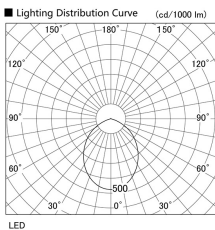

Item no. DD098-5060WW9027L

Series Name:  $\Phi$ 150 Spark (Swallow Cone)

White Reflector

Installation	Recessed mount
Type	$\Phi$ 150 Spark (Swallow Cone)
Fixture wattage	48.5W
Beam angle	91 deg
Color Temp.	2700K
CRI	Ra>90
Luminous	4550 lm
Body	Die-cast aluminum alloy
Body finish	N/A
Trim finish	White
Reflector finish	White
IP Rate	IP20
Light source	COB module
Input Voltage	AC220~240V
Dimming Type	Non-Dimmable
Certificate	CE, CCC
Cut Hole	150mm

Height (Weight)	
65.3W	127 (1.4kg)
48.5W	127 (1.4kg)
44.3W	108 (1.2kg)
33.8W	108 (1.2kg)
30.3W	108 (1.2kg)
23.0W	78 (0.9kg)