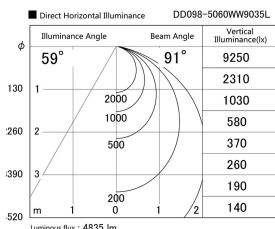

Item no. DD098-5060WW9035L

Series Name: Φ 150 Spark (Swallow Cone)

White Reflector

Installation	Recessed mount
Type	
Fixture wattage	48.5W
Beam angle	91 deg
Color Temp.	3500K
CRI	Ra>90
Luminous	4835 lm
Body	Die-cast aluminum alloy
Body finish	N/A
Trim finish	White
Reflector finish	White
IP Rate	IP20
Light source	COB module
Input Voltage	AC220~240V
Dimming Type	Non-Dimmable
Certificate	CE, CCC
Cut Hole	150mm

Height (Weight)	
65.3W	127 (1.4kg)
48.5W	127 (1.4kg)
44.3W	108 (1.2kg)
33.8W	108 (1.2kg)
30.3W	108 (1.2kg)
23.0W	78 (0.9kg)