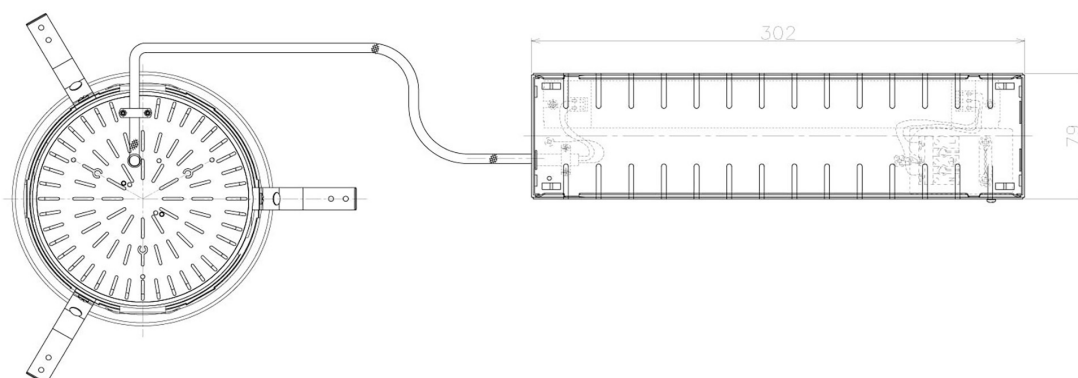

Item no. DD098-5060WW9035L

Series Name: Φ 150 Spark (Swallow Cone)

White Reflector

Installation	Recessed mount
Type	
Fixture wattage	48.5W
Beam angle	91 deg
Color Temp.	3500K
CRI	Ra>90
Luminous	4835 lm
Body	Die-cast aluminum alloy
Body finish	N/A
Trim finish	White
Reflector finish	White
IP Rate	IP20
Light source	COB module
Input Voltage	AC220~240V
Dimming Type	Non-Dimmable
Certificate	CE, CCC
Cut Hole	150mm

Height (Weight)	
65.3W	127 (1.4kg)
48.5W	127 (1.4kg)
44.3W	108 (1.2kg)
33.8W	108 (1.2kg)
30.3W	108 (1.2kg)
23.0W	78 (0.9kg)