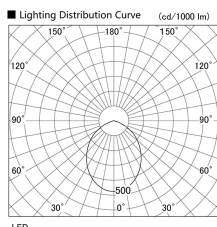

Item no. DD098-5060WW9035L

Series Name: Φ 150 Spark (Swallow Cone)

White Reflector

Installation	Recessed mount
Type	
Fixture wattage	48.5W
Beam angle	91 deg
Color Temp.	3500K
CRI	Ra>90
Luminous	4835 lm
Body	Die-cast aluminum alloy
Body finish	N/A
Trim finish	White
Reflector finish	White
IP Rate	IP20
Light source	COB module
Input Voltage	AC220~240V
Dimming Type	Non-Dimmable
Certificate	CE, CCC
Cut Hole	150mm

Height (Weight)	
65.3W	127 (1.4kg)
48.5W	127 (1.4kg)
44.3W	108 (1.2kg)
33.8W	108 (1.2kg)
30.3W	108 (1.2kg)
23.0W	78 (0.9kg)