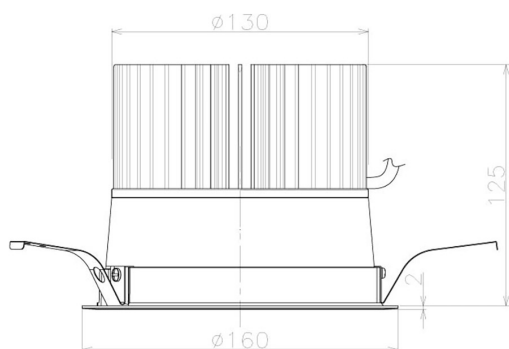

Item no. DD098-5060WW9035L

Series Name: Φ 150 Spark (Swallow Cone)

White Reflector

Installation	Recessed mount
Type	
Fixture wattage	48.5W
Beam angle	91 deg
Color Temp.	3500K
CRI	Ra>90
Luminous	4835 lm
Body	Die-cast aluminum alloy
Body finish	N/A
Trim finish	White
Reflector finish	White
IP Rate	IP20
Light source	COB module
Input Voltage	AC220~240V
Dimming Type	Non-Dimmable
Certificate	CE, CCC
Cut Hole	150mm

Height (Weight)	
65.3W	127 (1.4kg)
48.5W	127 (1.4kg)
44.3W	108 (1.2kg)
33.8W	108 (1.2kg)
30.3W	108 (1.2kg)
23.0W	78 (0.9kg)