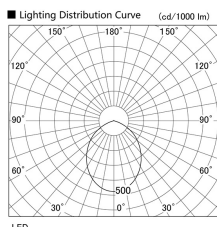

Item no. DD098-5060WW9040L

Series Name: Φ 150 Spark (Swallow Cone)

White Reflector

Installation	Recessed mount
Type	
Fixture wattage	48.5W
Beam angle	91 deg
Color Temp.	4000K
CRI	Ra>90
Luminous	4882 lm
Body	Die-cast aluminum alloy
Body finish	N/A
Trim finish	White
Reflector finish	White
IP Rate	IP20
Light source	COB module
Input Voltage	AC220~240V
Dimming Type	Non-Dimmable
Certificate	CE, CCC
Cut Hole	150mm

Height (Weight)	
65.3W	127 (1.4kg)
48.5W	127 (1.4kg)
44.3W	108 (1.2kg)
33.8W	108 (1.2kg)
30.3W	108 (1.2kg)
23.0W	78 (0.9kg)