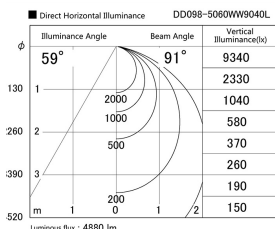

Item no. DD098-5060WW9040L

Series Name: Φ 150 Spark (Swallow Cone)

White Reflector

Installation	Recessed mount
Type	
Fixture wattage	48.5W
Beam angle	91 deg
Color Temp.	4000K
CRI	Ra>90
Luminous	4882 lm
Body	Die-cast aluminum alloy
Body finish	N/A
Trim finish	White
Reflector finish	White
IP Rate	IP20
Light source	COB module
Input Voltage	AC220~240V
Dimming Type	Non-Dimmable
Certificate	CE, CCC
Cut Hole	150mm

Height (Weight)	
65.3W	127 (1.4kg)
48.5W	127 (1.4kg)
44.3W	108 (1.2kg)
33.8W	108 (1.2kg)
30.3W	108 (1.2kg)
23.0W	78 (0.9kg)