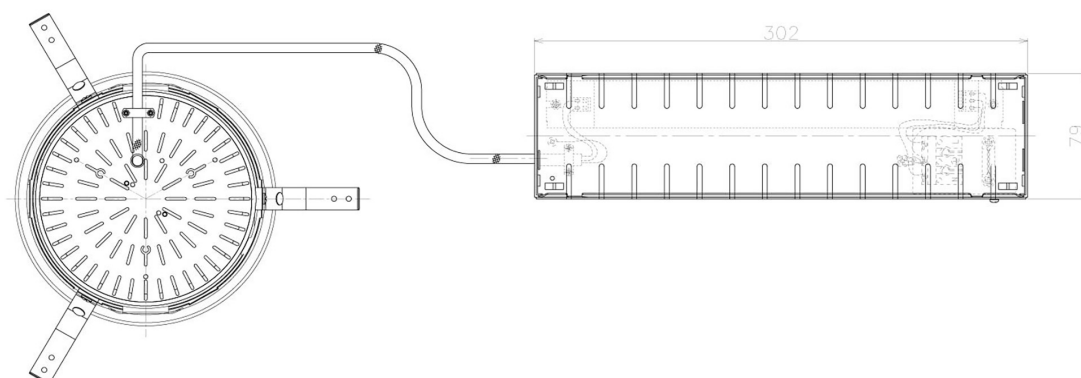

Item no. DD098-5060WW9040L

Series Name: Φ 150 Spark (Swallow Cone)

White Reflector

Installation	Recessed mount
Type	
Fixture wattage	48.5W
Beam angle	91 deg
Color Temp.	4000K
CRI	Ra>90
Luminous	4882 lm
Body	Die-cast aluminum alloy
Body finish	N/A
Trim finish	White
Reflector finish	White
IP Rate	IP20
Light source	COB module
Input Voltage	AC220~240V
Dimming Type	Non-Dimmable
Certificate	CE, CCC
Cut Hole	150mm

Height (Weight)	
65.3W	127 (1.4kg)
48.5W	127 (1.4kg)
44.3W	108 (1.2kg)
33.8W	108 (1.2kg)
30.3W	108 (1.2kg)
23.0W	78 (0.9kg)