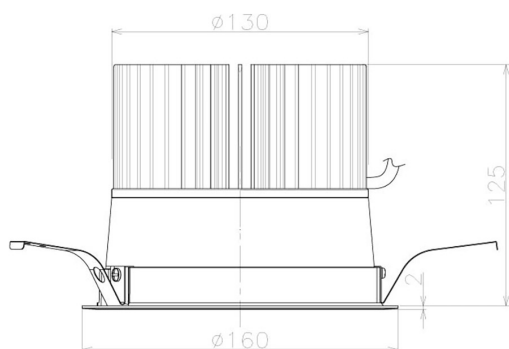

Item no. DD098-5060WW9040L

Series Name: Φ 150 Spark (Swallow Cone)

White Reflector

Installation	Recessed mount
Type	
Fixture wattage	48.5W
Beam angle	91 deg
Color Temp.	4000K
CRI	Ra>90
Luminous	4882 lm
Body	Die-cast aluminum alloy
Body finish	N/A
Trim finish	White
Reflector finish	White
IP Rate	IP20
Light source	COB module
Input Voltage	AC220~240V
Dimming Type	Non-Dimmable
Certificate	CE, CCC
Cut Hole	150mm

Height (Weight)	
65.3W	127 (1.4kg)
48.5W	127 (1.4kg)
44.3W	108 (1.2kg)
33.8W	108 (1.2kg)
30.3W	108 (1.2kg)
23.0W	78 (0.9kg)