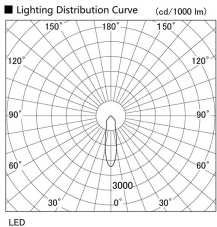

Item no. DD098-6520WW9027L

Series Name:  $\Phi$ 150 Spark (Swallow Cone)

White Reflector

Installation	Recessed mount
Type	
Fixture wattage	65.3W
Beam angle	25 deg
Color Temp.	2700K
CRI	Ra>90
Luminous	6123 lm
Body	Die-cast aluminum alloy
Body finish	N/A
Trim finish	White
Reflector finish	White
IP Rate	IP20
Light source	COB module
Input Voltage	AC220~240V
Dimming Type	Non-Dimmable
Certificate	CE, CCC
Cut Hole	150mm

Height (Weight)	
65.3W	127 (1.4kg)
48.5W	127 (1.4kg)
44.3W	108 (1.2kg)
33.8W	108 (1.2kg)
30.3W	108 (1.2kg)
23.0W	78 (0.9kg)