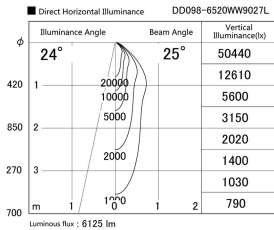

Item no. DD098-6520WW9027L

Series Name:  $\Phi$ 150 Spark (Swallow Cone)

White Reflector

Installation	Recessed mount
Type	
Fixture wattage	65.3W
Beam angle	25 deg
Color Temp.	2700K
CRI	Ra>90
Luminous	6123 lm
Body	Die-cast aluminum alloy
Body finish	N/A
Trim finish	White
Reflector finish	White
IP Rate	IP20
Light source	COB module
Input Voltage	AC220~240V
Dimming Type	Non-Dimmable
Certificate	CE, CCC
Cut Hole	150mm

Height (Weight)	
65.3W	127 (1.4kg)
48.5W	127 (1.4kg)
44.3W	108 (1.2kg)
33.8W	108 (1.2kg)
30.3W	108 (1.2kg)
23.0W	78 (0.9kg)