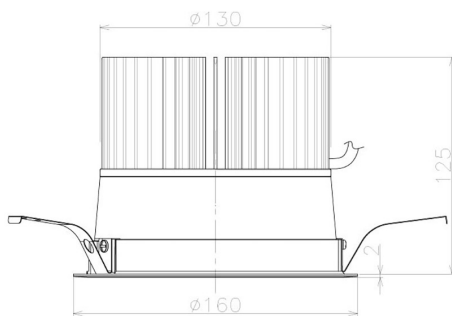

Item no. DD098-6520WW9027L

Series Name:  $\Phi$ 150 Spark (Swallow Cone)

White Reflector

Installation	Recessed mount
Type	
Fixture wattage	65.3W
Beam angle	25 deg
Color Temp.	2700K
CRI	Ra>90
Luminous	6123 lm
Body	Die-cast aluminum alloy
Body finish	N/A
Trim finish	White
Reflector finish	White
IP Rate	IP20
Light source	COB module
Input Voltage	AC220~240V
Dimming Type	Non-Dimmable
Certificate	CE, CCC
Cut Hole	150mm

Height (Weight)	
65.3W	127 (1.4kg)
48.5W	127 (1.4kg)
44.3W	108 (1.2kg)
33.8W	108 (1.2kg)
30.3W	108 (1.2kg)
23.0W	78 (0.9kg)