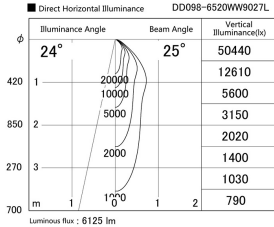

Item no. DD098-6520WW9027L

Series Name:  $\Phi$ 150 Spark (Swallow Cone)

White Reflector

Installation	Recessed mount
Type	
Fixture wattage	65.3W
Beam angle	25 deg
Color Temp.	2700K
CRI	Ra>90
Luminous	6123 lm
Body	Die-cast aluminum alloy
Body finish	N/A
Trim finish	White
Reflector finish	White
IP Rate	IP20
Light source	COB module
Input Voltage	AC220~240V
Dimming Type	Non-Dimmable
Certificate	CE, CCC
Cut Hole	150mm

Height (Weight)	
65.3W	127 (1.4kg)
48.5W	127 (1.4kg)
44.3W	108 (1.2kg)
33.8W	108 (1.2kg)
30.3W	108 (1.2kg)
23.0W	78 (0.9kg)