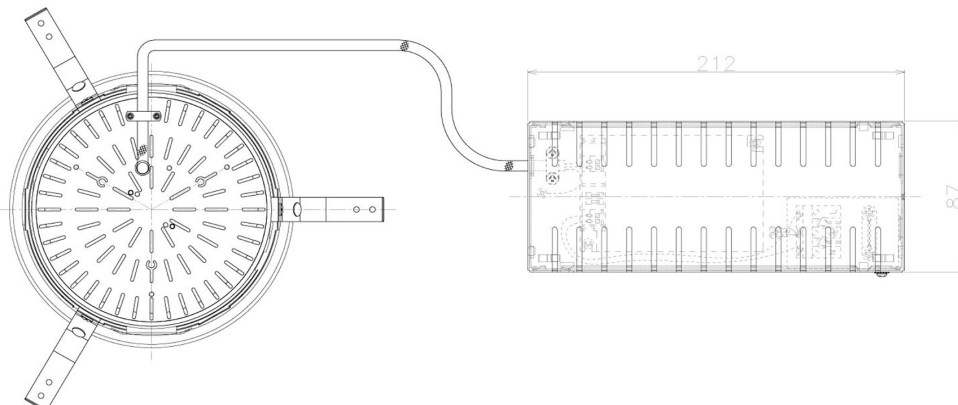

Item no. DD098-6520WW9027L

Series Name:  $\Phi$ 150 Spark (Swallow Cone)

White Reflector

Installation	Recessed mount
Type	
Fixture wattage	65.3W
Beam angle	25 deg
Color Temp.	2700K
CRI	Ra>90
Luminous	6123 lm
Body	Die-cast aluminum alloy
Body finish	N/A
Trim finish	White
Reflector finish	White
IP Rate	IP20
Light source	COB module
Input Voltage	AC220~240V
Dimming Type	Non-Dimmable
Certificate	CE, CCC
Cut Hole	150mm

Height (Weight)	
65.3W	127 (1.4kg)
48.5W	127 (1.4kg)
44.3W	108 (1.2kg)
33.8W	108 (1.2kg)
30.3W	108 (1.2kg)
23.0W	78 (0.9kg)