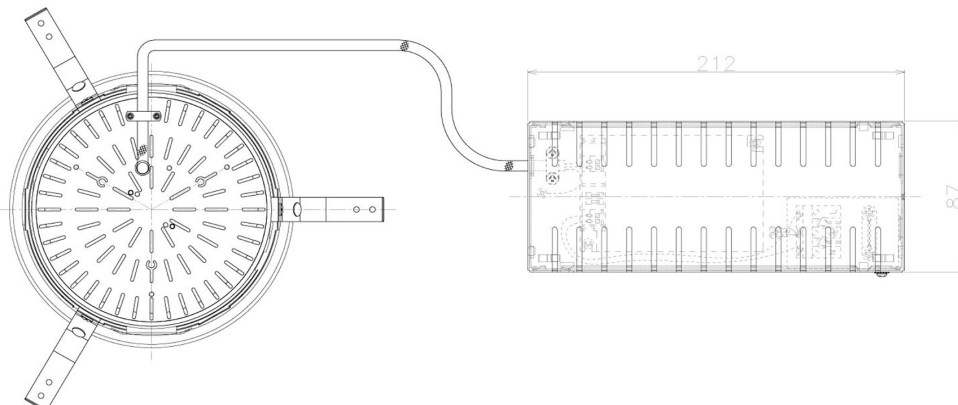

Item no. DD098-6520WW9030L

Series Name: Φ 150 Spark (Swallow Cone)

White Reflector

Installation	Recessed mount
Type	Φ 150 Spark (Swallow Cone)
Fixture wattage	65.3W
Beam angle	25 deg
Color Temp.	3000K
CRI	Ra>90
Luminous	6378 lm
Body	Die-cast aluminum alloy
Body finish	N/A
Trim finish	White
Reflector finish	White
IP Rate	IP20
Light source	COB module
Input Voltage	AC220~240V
Dimming Type	Non-Dimmable
Certificate	CE, CCC
Cut Hole	150mm

Height (Weight)	
65.3W	127 (1.4kg)
48.5W	127 (1.4kg)
44.3W	108 (1.2kg)
33.8W	108 (1.2kg)
30.3W	108 (1.2kg)
23.0W	78 (0.9kg)