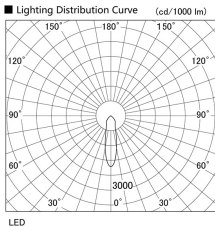

Item no. DD098-6520WW9030L

Series Name: Φ 150 Spark (Swallow Cone)

White Reflector

Installation	Recessed mount
Type	Φ 150 Spark (Swallow Cone)
Fixture wattage	65.3W
Beam angle	25 deg
Color Temp.	3000K
CRI	Ra>90
Luminous	6378 lm
Body	Die-cast aluminum alloy
Body finish	N/A
Trim finish	White
Reflector finish	White
IP Rate	IP20
Light source	COB module
Input Voltage	AC220~240V
Dimming Type	Non-Dimmable
Certificate	CE, CCC
Cut Hole	150mm

Height (Weight)	
65.3W	127 (1.4kg)
48.5W	127 (1.4kg)
44.3W	108 (1.2kg)
33.8W	108 (1.2kg)
30.3W	108 (1.2kg)
23.0W	78 (0.9kg)