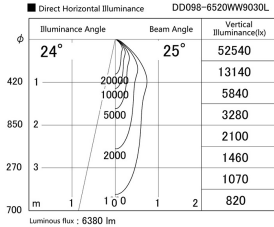

Item no. DD098-6520WW9030L

Series Name: Φ 150 Spark (Swallow Cone)

White Reflector

Installation	Recessed mount
Type	Φ 150 Spark (Swallow Cone)
Fixture wattage	65.3W
Beam angle	25 deg
Color Temp.	3000K
CRI	Ra>90
Luminous	6378 lm
Body	Die-cast aluminum alloy
Body finish	N/A
Trim finish	White
Reflector finish	White
IP Rate	IP20
Light source	COB module
Input Voltage	AC220~240V
Dimming Type	Non-Dimmable
Certificate	CE, CCC
Cut Hole	150mm

Height (Weight)	
65.3W	127 (1.4kg)
48.5W	127 (1.4kg)
44.3W	108 (1.2kg)
33.8W	108 (1.2kg)
30.3W	108 (1.2kg)
23.0W	78 (0.9kg)