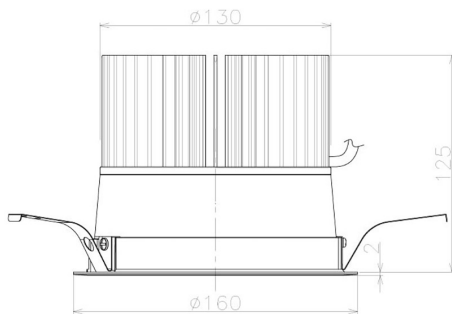

Item no. DD098-6520WW9030L

Series Name: Φ 150 Spark (Swallow Cone)

White Reflector

Installation	Recessed mount
Type	Φ 150 Spark (Swallow Cone)
Fixture wattage	65.3W
Beam angle	25 deg
Color Temp.	3000K
CRI	Ra>90
Luminous	6378 lm
Body	Die-cast aluminum alloy
Body finish	N/A
Trim finish	White
Reflector finish	White
IP Rate	IP20
Light source	COB module
Input Voltage	AC220~240V
Dimming Type	Non-Dimmable
Certificate	CE, CCC
Cut Hole	150mm

Height (Weight)	
65.3W	127 (1.4kg)
48.5W	127 (1.4kg)
44.3W	108 (1.2kg)
33.8W	108 (1.2kg)
30.3W	108 (1.2kg)
23.0W	78 (0.9kg)