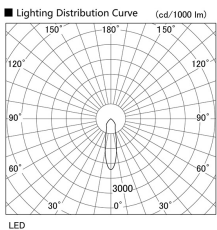

Item no. DD098-6520WW9030L

Series Name:  $\Phi$ 150 Spark (Swallow Cone)

White Reflector

Installation	Recessed mount
Type	
Fixture wattage	65.3W
Beam angle	25 deg
Color Temp.	3000K
CRI	Ra>90
Luminous	6378 lm
Body	Die-cast aluminum alloy
Body finish	N/A
Trim finish	White
Reflector finish	White
IP Rate	IP20
Light source	COB module
Input Voltage	AC220~240V
Dimming Type	Non-Dimmable
Certificate	CE, CCC
Cut Hole	150mm

Height (Weight)	
65.3W	127 (1.4kg)
48.5W	127 (1.4kg)
44.3W	108 (1.2kg)
33.8W	108 (1.2kg)
30.3W	108 (1.2kg)
23.0W	78 (0.9kg)