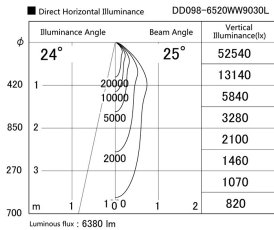

Item no. DD098-6520WW9030L

Series Name:  $\Phi$ 150 Spark (Swallow Cone)

White Reflector

Installation	Recessed mount
Type	
Fixture wattage	65.3W
Beam angle	25 deg
Color Temp.	3000K
CRI	Ra>90
Luminous	6378 lm
Body	Die-cast aluminum alloy
Body finish	N/A
Trim finish	White
Reflector finish	White
IP Rate	IP20
Light source	COB module
Input Voltage	AC220~240V
Dimming Type	Non-Dimmable
Certificate	CE, CCC
Cut Hole	150mm

Height (Weight)	
65.3W	127 (1.4kg)
48.5W	127 (1.4kg)
44.3W	108 (1.2kg)
33.8W	108 (1.2kg)
30.3W	108 (1.2kg)
23.0W	78 (0.9kg)