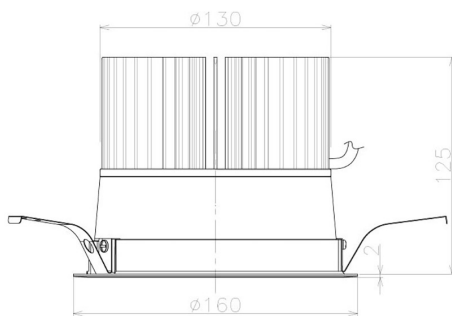

Item no. DD098-6520WW9035L

Series Name: Φ 150 Spark (Swallow Cone)

White Reflector

Installation	Recessed mount
Type	
Fixture wattage	65.3W
Beam angle	25 deg
Color Temp.	3500K
CRI	Ra>90
Luminous	6506 lm
Body	Die-cast aluminum alloy
Body finish	N/A
Trim finish	White
Reflector finish	White
IP Rate	IP20
Light source	COB module
Input Voltage	AC220~240V
Dimming Type	Non-Dimmable
Certificate	CE, CCC
Cut Hole	150mm

Height (Weight)	
65.3W	127 (1.4kg)
48.5W	127 (1.4kg)
44.3W	108 (1.2kg)
33.8W	108 (1.2kg)
30.3W	108 (1.2kg)
23.0W	78 (0.9kg)