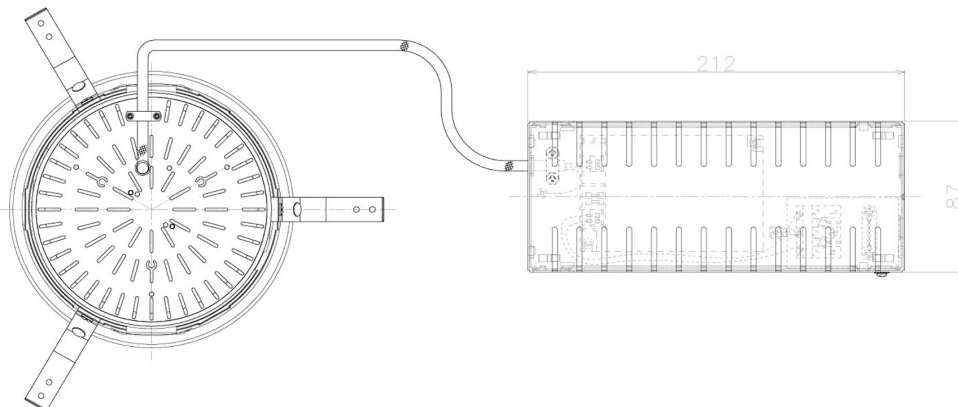

Item no. DD098-6520WW9035L

Series Name: Φ 150 Spark (Swallow Cone)

White Reflector

| | |
|------------------|---------------------------------|
| Installation | Recessed mount |
| Type | Φ 150 Spark (Swallow Cone) |
| Fixture wattage | 65.3W |
| Beam angle | 25 deg |
| Color Temp. | 3500K |
| CRI | Ra>90 |
| Luminous | 6506 lm |
| Body | Die-cast aluminum alloy |
| Body finish | N/A |
| Trim finish | White |
| Reflector finish | White |
| IP Rate | IP20 |
| Light source | COB module |
| Input Voltage | AC220~240V |
| Dimming Type | Non-Dimmable |
| Certificate | CE, CCC |
| Cut Hole | 150mm |

| Height (Weight) | |
|-----------------|-------------|
| 65.3W | 127 (1.4kg) |
| 48.5W | 127 (1.4kg) |
| 44.3W | 108 (1.2kg) |
| 33.8W | 108 (1.2kg) |
| 30.3W | 108 (1.2kg) |
| 23.0W | 78 (0.9kg) |