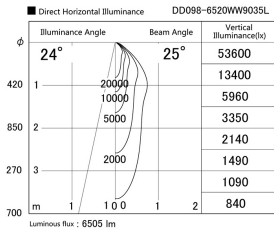

Item no. DD098-6520WW9035L

Series Name: Φ 150 Spark (Swallow Cone)

White Reflector

Installation	Recessed mount
Type	
Fixture wattage	65.3W
Beam angle	25 deg
Color Temp.	3500K
CRI	Ra>90
Luminous	6506 lm
Body	Die-cast aluminum alloy
Body finish	N/A
Trim finish	White
Reflector finish	White
IP Rate	IP20
Light source	COB module
Input Voltage	AC220~240V
Dimming Type	Non-Dimmable
Certificate	CE, CCC
Cut Hole	150mm

Height (Weight)	
65.3W	127 (1.4kg)
48.5W	127 (1.4kg)
44.3W	108 (1.2kg)
33.8W	108 (1.2kg)
30.3W	108 (1.2kg)
23.0W	78 (0.9kg)