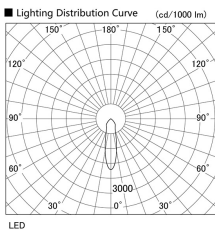

Item no. DD098-6520WW9035L

Series Name: Φ 150 Spark (Swallow Cone)

White Reflector

Installation	Recessed mount
Type	
Fixture wattage	65.3W
Beam angle	25 deg
Color Temp.	3500K
CRI	Ra>90
Luminous	6506 lm
Body	Die-cast aluminum alloy
Body finish	N/A
Trim finish	White
Reflector finish	White
IP Rate	IP20
Light source	COB module
Input Voltage	AC220~240V
Dimming Type	Non-Dimmable
Certificate	CE, CCC
Cut Hole	150mm

Height (Weight)	
65.3W	127 (1.4kg)
48.5W	127 (1.4kg)
44.3W	108 (1.2kg)
33.8W	108 (1.2kg)
30.3W	108 (1.2kg)
23.0W	78 (0.9kg)