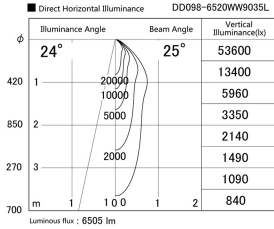

Item no. DD098-6520WW9035L

Series Name: Φ 150 Spark (Swallow Cone)

White Reflector

Installation	Recessed mount
Type	
Fixture wattage	65.3W
Beam angle	25 deg
Color Temp.	3500K
CRI	Ra>90
Luminous	6506 lm
Body	Die-cast aluminum alloy
Body finish	N/A
Trim finish	White
Reflector finish	White
IP Rate	IP20
Light source	COB module
Input Voltage	AC220~240V
Dimming Type	Non-Dimmable
Certificate	CE, CCC
Cut Hole	150mm

Height (Weight)	
65.3W	127 (1.4kg)
48.5W	127 (1.4kg)
44.3W	108 (1.2kg)
33.8W	108 (1.2kg)
30.3W	108 (1.2kg)
23.0W	78 (0.9kg)