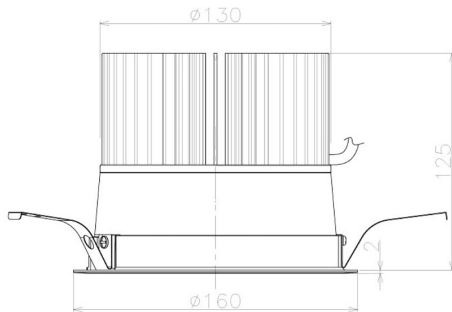

Item no. DD098-6520WW9035L

Series Name: Φ 150 Spark (Swallow Cone)

White Reflector

| | |
|------------------|---------------------------------|
| Installation | Recessed mount |
| Type | Φ 150 Spark (Swallow Cone) |
| Fixture wattage | 65.3W |
| Beam angle | 25 deg |
| Color Temp. | 3500K |
| CRI | Ra>90 |
| Luminous | 6506 lm |
| Body | Die-cast aluminum alloy |
| Body finish | N/A |
| Trim finish | White |
| Reflector finish | White |
| IP Rate | IP20 |
| Light source | COB module |
| Input Voltage | AC220~240V |
| Dimming Type | Non-Dimmable |
| Certificate | CE, CCC |
| Cut Hole | 150mm |

| Height (Weight) | |
|-----------------|-------------|
| 65.3W | 127 (1.4kg) |
| 48.5W | 127 (1.4kg) |
| 44.3W | 108 (1.2kg) |
| 33.8W | 108 (1.2kg) |
| 30.3W | 108 (1.2kg) |
| 23.0W | 78 (0.9kg) |