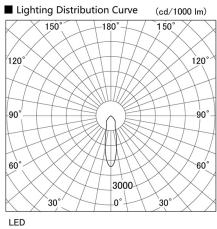

Item no. DD098-6520WW9035L

Series Name: Φ 150 Spark (Swallow Cone)

White Reflector

Installation	Recessed mount
Type	
Fixture wattage	65.3W
Beam angle	25 deg
Color Temp.	3500K
CRI	Ra>90
Luminous	6506 lm
Body	Die-cast aluminum alloy
Body finish	N/A
Trim finish	White
Reflector finish	White
IP Rate	IP20
Light source	COB module
Input Voltage	AC220~240V
Dimming Type	Non-Dimmable
Certificate	CE, CCC
Cut Hole	150mm

Height (Weight)	
65.3W	127 (1.4kg)
48.5W	127 (1.4kg)
44.3W	108 (1.2kg)
33.8W	108 (1.2kg)
30.3W	108 (1.2kg)
23.0W	78 (0.9kg)