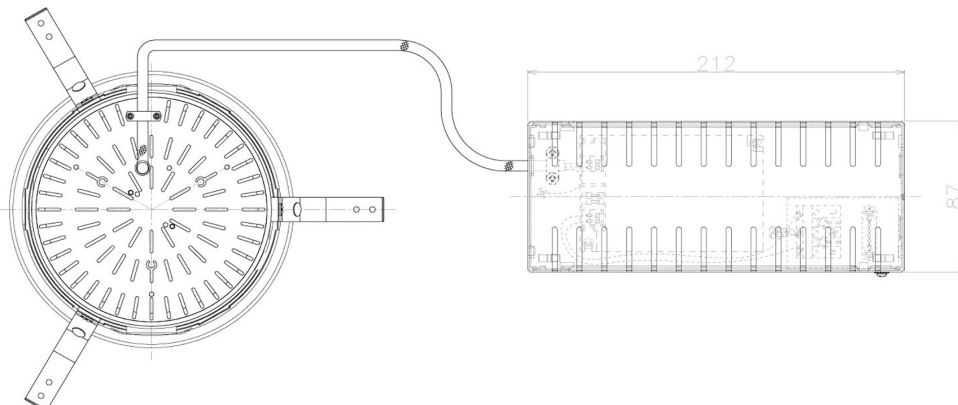

Item no. DD098-6520WW9035L

Series Name: Φ 150 Spark (Swallow Cone)

White Reflector

Installation	Recessed mount
Type	
Fixture wattage	65.3W
Beam angle	25 deg
Color Temp.	3500K
CRI	Ra>90
Luminous	6506 lm
Body	Die-cast aluminum alloy
Body finish	N/A
Trim finish	White
Reflector finish	White
IP Rate	IP20
Light source	COB module
Input Voltage	AC220~240V
Dimming Type	Non-Dimmable
Certificate	CE, CCC
Cut Hole	150mm

Height (Weight)	
65.3W	127 (1.4kg)
48.5W	127 (1.4kg)
44.3W	108 (1.2kg)
33.8W	108 (1.2kg)
30.3W	108 (1.2kg)
23.0W	78 (0.9kg)