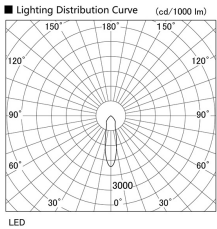

Item no. DD098-6520WW9035L

Series Name: Φ 150 Spark (Swallow Cone)

White Reflector

| | |
|------------------|---------------------------------|
| Installation | Recessed mount |
| Type | Φ 150 Spark (Swallow Cone) |
| Fixture wattage | 65.3W |
| Beam angle | 25 deg |
| Color Temp. | 3500K |
| CRI | Ra>90 |
| Luminous | 6506 lm |
| Body | Die-cast aluminum alloy |
| Body finish | N/A |
| Trim finish | White |
| Reflector finish | White |
| IP Rate | IP20 |
| Light source | COB module |
| Input Voltage | AC220~240V |
| Dimming Type | Non-Dimmable |
| Certificate | CE, CCC |
| Cut Hole | 150mm |

| Height (Weight) | |
|-----------------|-------------|
| 65.3W | 127 (1.4kg) |
| 48.5W | 127 (1.4kg) |
| 44.3W | 108 (1.2kg) |
| 33.8W | 108 (1.2kg) |
| 30.3W | 108 (1.2kg) |
| 23.0W | 78 (0.9kg) |