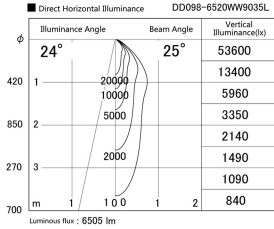

Item no. DD098-6520WW9035L

Series Name: Φ 150 Spark (Swallow Cone)

White Reflector

| | |
|------------------|---------------------------------|
| Installation | Recessed mount |
| Type | Φ 150 Spark (Swallow Cone) |
| Fixture wattage | 65.3W |
| Beam angle | 25 deg |
| Color Temp. | 3500K |
| CRI | Ra>90 |
| Luminous | 6506 lm |
| Body | Die-cast aluminum alloy |
| Body finish | N/A |
| Trim finish | White |
| Reflector finish | White |
| IP Rate | IP20 |
| Light source | COB module |
| Input Voltage | AC220~240V |
| Dimming Type | Non-Dimmable |
| Certificate | CE, CCC |
| Cut Hole | 150mm |

| Height (Weight) | |
|-----------------|-------------|
| 65.3W | 127 (1.4kg) |
| 48.5W | 127 (1.4kg) |
| 44.3W | 108 (1.2kg) |
| 33.8W | 108 (1.2kg) |
| 30.3W | 108 (1.2kg) |
| 23.0W | 78 (0.9kg) |