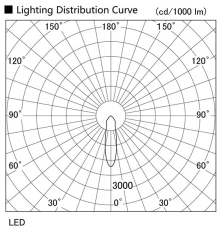

Item no. DD098-6520WW9040L

Series Name: Φ 150 Spark (Swallow Cone)

White Reflector

Installation	Recessed mount
Type	
Fixture wattage	65.3W
Beam angle	25 deg
Color Temp.	4000K
CRI	Ra>90
Luminous	6570 lm
Body	Die-cast aluminum alloy
Body finish	N/A
Trim finish	White
Reflector finish	White
IP Rate	IP20
Light source	COB module
Input Voltage	AC220~240V
Dimming Type	Non-Dimmable
Certificate	CE, CCC
Cut Hole	150mm

Height (Weight)	
65.3W	127 (1.4kg)
48.5W	127 (1.4kg)
44.3W	108 (1.2kg)
33.8W	108 (1.2kg)
30.3W	108 (1.2kg)
23.0W	78 (0.9kg)