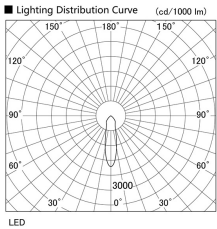

Item no. DD098-6520WW9040L

Series Name:  $\Phi$ 150 Spark (Swallow Cone)

White Reflector

Installation	Recessed mount
Type	
Fixture wattage	65.3W
Beam angle	25 deg
Color Temp.	4000K
CRI	Ra>90
Luminous	6570 lm
Body	Die-cast aluminum alloy
Body finish	N/A
Trim finish	White
Reflector finish	White
IP Rate	IP20
Light source	COB module
Input Voltage	AC220~240V
Dimming Type	Non-Dimmable
Certificate	CE, CCC
Cut Hole	150mm

Height (Weight)	
65.3W	127 (1.4kg)
48.5W	127 (1.4kg)
44.3W	108 (1.2kg)
33.8W	108 (1.2kg)
30.3W	108 (1.2kg)
23.0W	78 (0.9kg)