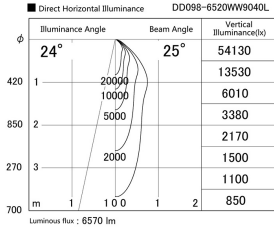

Item no. DD098-6520WW9040L

Series Name: Φ 150 Spark (Swallow Cone)

White Reflector

Installation	Recessed mount
Type	
Fixture wattage	65.3W
Beam angle	25 deg
Color Temp.	4000K
CRI	Ra>90
Luminous	6570 lm
Body	Die-cast aluminum alloy
Body finish	N/A
Trim finish	White
Reflector finish	White
IP Rate	IP20
Light source	COB module
Input Voltage	AC220~240V
Dimming Type	Non-Dimmable
Certificate	CE, CCC
Cut Hole	150mm

Height (Weight)	
65.3W	127 (1.4kg)
48.5W	127 (1.4kg)
44.3W	108 (1.2kg)
33.8W	108 (1.2kg)
30.3W	108 (1.2kg)
23.0W	78 (0.9kg)