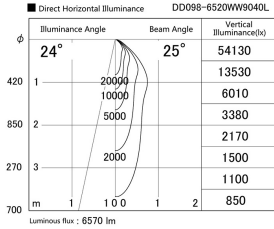

Item no. DD098-6520WW9040L

Series Name:  $\Phi$ 150 Spark (Swallow Cone)

White Reflector

Installation	Recessed mount
Type	
Fixture wattage	65.3W
Beam angle	25 deg
Color Temp.	4000K
CRI	Ra>90
Luminous	6570 lm
Body	Die-cast aluminum alloy
Body finish	N/A
Trim finish	White
Reflector finish	White
IP Rate	IP20
Light source	COB module
Input Voltage	AC220~240V
Dimming Type	Non-Dimmable
Certificate	CE, CCC
Cut Hole	150mm

Height (Weight)	
65.3W	127 (1.4kg)
48.5W	127 (1.4kg)
44.3W	108 (1.2kg)
33.8W	108 (1.2kg)
30.3W	108 (1.2kg)
23.0W	78 (0.9kg)