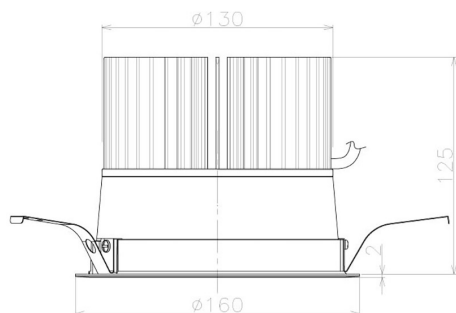

Item no. DD098-6540WW9027L

Series Name: Φ 150 Spark (Swallow Cone)

White Reflector

Installation	Recessed mount
Type	Φ 150 Spark (Swallow Cone)
Fixture wattage	65.3W
Beam angle	41 deg
Color Temp.	2700K
CRI	Ra>90
Luminous	6088 lm
Body	Die-cast aluminum alloy
Body finish	N/A
Trim finish	White
Reflector finish	White
IP Rate	IP20
Light source	COB module
Input Voltage	AC220~240V
Dimming Type	Non-Dimmable
Certificate	CE, CCC
Cut Hole	150mm

Height (Weight)	
65.3W	127 (1.4kg)
48.5W	127 (1.4kg)
44.3W	108 (1.2kg)
33.8W	108 (1.2kg)
30.3W	108 (1.2kg)
23.0W	78 (0.9kg)