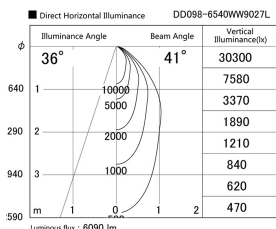

Item no. DD098-6540WW9027L

Series Name: Φ 150 Spark (Swallow Cone)

White Reflector

Installation	Recessed mount
Type	Φ 150 Spark (Swallow Cone)
Fixture wattage	65.3W
Beam angle	41 deg
Color Temp.	2700K
CRI	Ra>90
Luminous	6088 lm
Body	Die-cast aluminum alloy
Body finish	N/A
Trim finish	White
Reflector finish	White
IP Rate	IP20
Light source	COB module
Input Voltage	AC220~240V
Dimming Type	Non-Dimmable
Certificate	CE, CCC
Cut Hole	150mm

Height (Weight)	
65.3W	127 (1.4kg)
48.5W	127 (1.4kg)
44.3W	108 (1.2kg)
33.8W	108 (1.2kg)
30.3W	108 (1.2kg)
23.0W	78 (0.9kg)