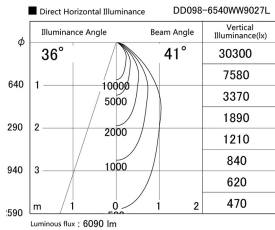

Item no. DD098-6540WW9027L

Series Name: Φ 150 Spark (Swallow Cone)

White Reflector

| | |
|------------------|-------------------------|
| Installation | Recessed mount |
| Type | |
| Fixture wattage | 65.3W |
| Beam angle | 41 deg |
| Color Temp. | 2700K |
| CRI | Ra>90 |
| Luminous | 6088 lm |
| Body | Die-cast aluminum alloy |
| Body finish | N/A |
| Trim finish | White |
| Reflector finish | White |
| IP Rate | IP20 |
| Light source | COB module |
| Input Voltage | AC220~240V |
| Dimming Type | Non-Dimmable |
| Certificate | CE, CCC |
| Cut Hole | 150mm |

| Height (Weight) | |
|-----------------|-------------|
| 65.3W | 127 (1.4kg) |
| 48.5W | 127 (1.4kg) |
| 44.3W | 108 (1.2kg) |
| 33.8W | 108 (1.2kg) |
| 30.3W | 108 (1.2kg) |
| 23.0W | 78 (0.9kg) |