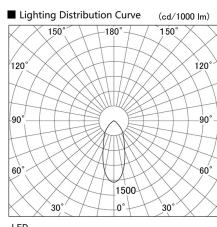

Item no. DD098-6540WW9027L

Series Name: Φ 150 Spark (Swallow Cone)

White Reflector

Installation	Recessed mount
Type	Φ 150 Spark (Swallow Cone)
Fixture wattage	65.3W
Beam angle	41 deg
Color Temp.	2700K
CRI	Ra>90
Luminous	6088 lm
Body	Die-cast aluminum alloy
Body finish	N/A
Trim finish	White
Reflector finish	White
IP Rate	IP20
Light source	COB module
Input Voltage	AC220~240V
Dimming Type	Non-Dimmable
Certificate	CE, CCC
Cut Hole	150mm

Height (Weight)	
65.3W	127 (1.4kg)
48.5W	127 (1.4kg)
44.3W	108 (1.2kg)
33.8W	108 (1.2kg)
30.3W	108 (1.2kg)
23.0W	78 (0.9kg)