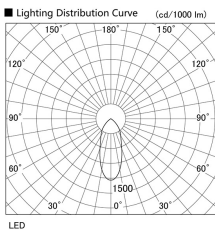

Item no. DD098-6540WW9027L

Series Name: Φ 150 Spark (Swallow Cone)

White Reflector

| | |
|------------------|-------------------------|
| Installation | Recessed mount |
| Type | |
| Fixture wattage | 65.3W |
| Beam angle | 41 deg |
| Color Temp. | 2700K |
| CRI | Ra>90 |
| Luminous | 6088 lm |
| Body | Die-cast aluminum alloy |
| Body finish | N/A |
| Trim finish | White |
| Reflector finish | White |
| IP Rate | IP20 |
| Light source | COB module |
| Input Voltage | AC220~240V |
| Dimming Type | Non-Dimmable |
| Certificate | CE, CCC |
| Cut Hole | 150mm |

| Height (Weight) | |
|-----------------|-------------|
| 65.3W | 127 (1.4kg) |
| 48.5W | 127 (1.4kg) |
| 44.3W | 108 (1.2kg) |
| 33.8W | 108 (1.2kg) |
| 30.3W | 108 (1.2kg) |
| 23.0W | 78 (0.9kg) |