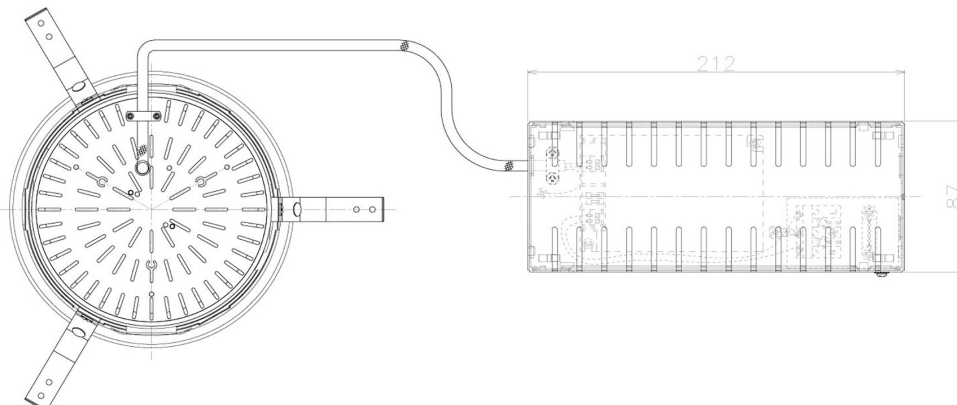

Item no. DD098-6540WW9027L

Series Name: Φ 150 Spark (Swallow Cone)

White Reflector

| | |
|------------------|-------------------------|
| Installation | Recessed mount |
| Type | |
| Fixture wattage | 65.3W |
| Beam angle | 41 deg |
| Color Temp. | 2700K |
| CRI | Ra>90 |
| Luminous | 6088 lm |
| Body | Die-cast aluminum alloy |
| Body finish | N/A |
| Trim finish | White |
| Reflector finish | White |
| IP Rate | IP20 |
| Light source | COB module |
| Input Voltage | AC220~240V |
| Dimming Type | Non-Dimmable |
| Certificate | CE, CCC |
| Cut Hole | 150mm |

| Height (Weight) | |
|-----------------|-------------|
| 65.3W | 127 (1.4kg) |
| 48.5W | 127 (1.4kg) |
| 44.3W | 108 (1.2kg) |
| 33.8W | 108 (1.2kg) |
| 30.3W | 108 (1.2kg) |
| 23.0W | 78 (0.9kg) |