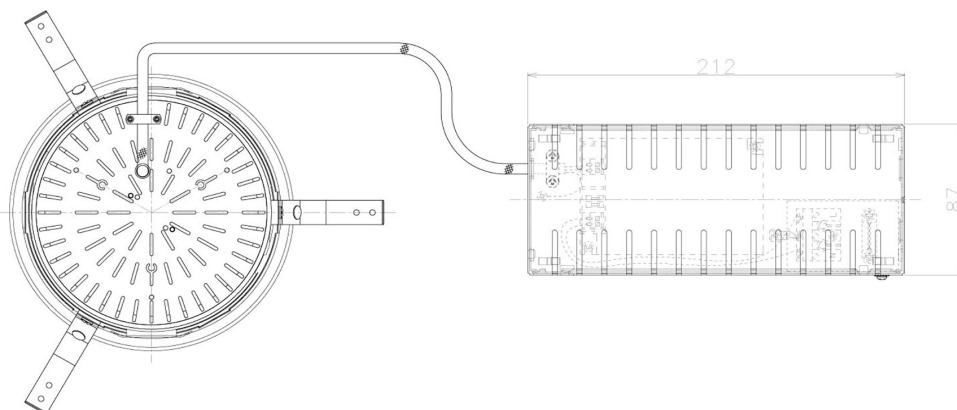

Item no. DD098-6540WW9027L

Series Name: Φ 150 Spark (Swallow Cone)

White Reflector

Installation	Recessed mount
Type	Φ 150 Spark (Swallow Cone)
Fixture wattage	65.3W
Beam angle	41 deg
Color Temp.	2700K
CRI	Ra>90
Luminous	6088 lm
Body	Die-cast aluminum alloy
Body finish	N/A
Trim finish	White
Reflector finish	White
IP Rate	IP20
Light source	COB module
Input Voltage	AC220~240V
Dimming Type	Non-Dimmable
Certificate	CE, CCC
Cut Hole	150mm

Height (Weight)	
65.3W	127 (1.4kg)
48.5W	127 (1.4kg)
44.3W	108 (1.2kg)
33.8W	108 (1.2kg)
30.3W	108 (1.2kg)
23.0W	78 (0.9kg)