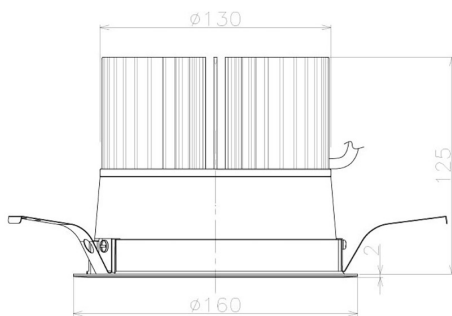

Item no. DD098-6540WW9027L

Series Name: Φ 150 Spark (Swallow Cone)

White Reflector

| | |
|------------------|-------------------------|
| Installation | Recessed mount |
| Type | |
| Fixture wattage | 65.3W |
| Beam angle | 41 deg |
| Color Temp. | 2700K |
| CRI | Ra>90 |
| Luminous | 6088 lm |
| Body | Die-cast aluminum alloy |
| Body finish | N/A |
| Trim finish | White |
| Reflector finish | White |
| IP Rate | IP20 |
| Light source | COB module |
| Input Voltage | AC220~240V |
| Dimming Type | Non-Dimmable |
| Certificate | CE, CCC |
| Cut Hole | 150mm |

| Height (Weight) | |
|-----------------|-------------|
| 65.3W | 127 (1.4kg) |
| 48.5W | 127 (1.4kg) |
| 44.3W | 108 (1.2kg) |
| 33.8W | 108 (1.2kg) |
| 30.3W | 108 (1.2kg) |
| 23.0W | 78 (0.9kg) |