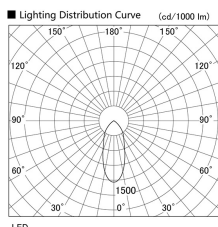

Item no. DD098-6540WW9030L

Series Name: Φ 150 Spark (Swallow Cone)

White Reflector

Installation	Recessed mount
Type	
Fixture wattage	65.3W
Beam angle	41 deg
Color Temp.	3000K
CRI	Ra>90
Luminous	6341 lm
Body	Die-cast aluminum alloy
Body finish	N/A
Trim finish	White
Reflector finish	White
IP Rate	IP20
Light source	COB module
Input Voltage	AC220~240V
Dimming Type	Non-Dimmable
Certificate	CE, CCC
Cut Hole	150mm

Height (Weight)	
65.3W	127 (1.4kg)
48.5W	127 (1.4kg)
44.3W	108 (1.2kg)
33.8W	108 (1.2kg)
30.3W	108 (1.2kg)
23.0W	78 (0.9kg)