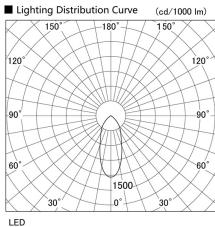

Item no. DD098-6540WW9030L

Series Name:  $\Phi$ 150 Spark (Swallow Cone)

White Reflector

Installation	Recessed mount
Type	$\Phi$ 150 Spark (Swallow Cone)
Fixture wattage	65.3W
Beam angle	41 deg
Color Temp.	3000K
CRI	Ra>90
Luminous	6341 lm
Body	Die-cast aluminum alloy
Body finish	N/A
Trim finish	White
Reflector finish	White
IP Rate	IP20
Light source	COB module
Input Voltage	AC220~240V
Dimming Type	Non-Dimmable
Certificate	CE, CCC
Cut Hole	150mm

Height (Weight)	
65.3W	127 (1.4kg)
48.5W	127 (1.4kg)
44.3W	108 (1.2kg)
33.8W	108 (1.2kg)
30.3W	108 (1.2kg)
23.0W	78 (0.9kg)