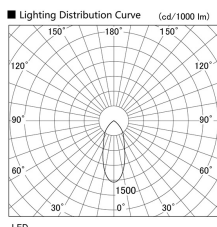

Item no. DD098-6540WW9030L

Series Name: Φ 150 Spark (Swallow Cone)

White Reflector

Installation	Recessed mount
Type	
Fixture wattage	65.3W
Beam angle	41 deg
Color Temp.	3000K
CRI	Ra>90
Luminous	6341 lm
Body	Die-cast aluminum alloy
Body finish	N/A
Trim finish	White
Reflector finish	White
IP Rate	IP20
Light source	COB module
Input Voltage	AC220~240V
Dimming Type	Non-Dimmable
Certificate	CE, CCC
Cut Hole	150mm

Height (Weight)	
65.3W	127 (1.4kg)
48.5W	127 (1.4kg)
44.3W	108 (1.2kg)
33.8W	108 (1.2kg)
30.3W	108 (1.2kg)
23.0W	78 (0.9kg)