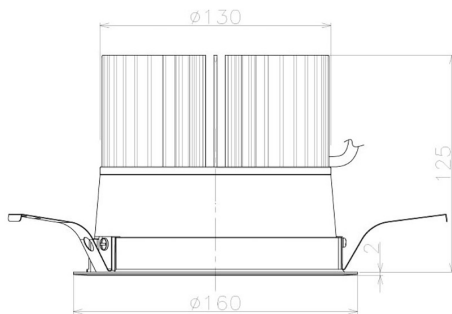

Item no. DD098-6540WW9030L

Series Name:  $\Phi$ 150 Spark (Swallow Cone)

White Reflector

Installation	Recessed mount
Type	$\Phi$ 150 Spark (Swallow Cone)
Fixture wattage	65.3W
Beam angle	41 deg
Color Temp.	3000K
CRI	Ra>90
Luminous	6341 lm
Body	Die-cast aluminum alloy
Body finish	N/A
Trim finish	White
Reflector finish	White
IP Rate	IP20
Light source	COB module
Input Voltage	AC220~240V
Dimming Type	Non-Dimmable
Certificate	CE, CCC
Cut Hole	150mm

Height (Weight)	
65.3W	127 (1.4kg)
48.5W	127 (1.4kg)
44.3W	108 (1.2kg)
33.8W	108 (1.2kg)
30.3W	108 (1.2kg)
23.0W	78 (0.9kg)