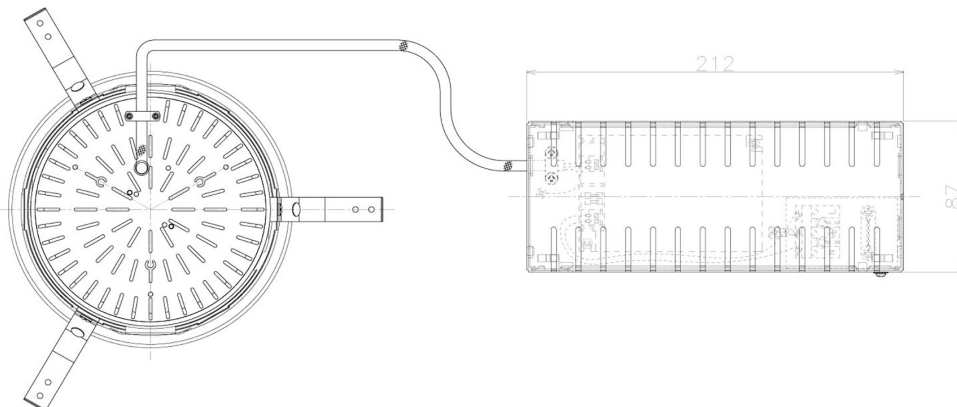

Item no. DD098-6540WW9030L

Series Name:  $\Phi$ 150 Spark (Swallow Cone)

White Reflector

Installation	Recessed mount
Type	$\Phi$ 150 Spark (Swallow Cone)
Fixture wattage	65.3W
Beam angle	41 deg
Color Temp.	3000K
CRI	Ra>90
Luminous	6341 lm
Body	Die-cast aluminum alloy
Body finish	N/A
Trim finish	White
Reflector finish	White
IP Rate	IP20
Light source	COB module
Input Voltage	AC220~240V
Dimming Type	Non-Dimmable
Certificate	CE, CCC
Cut Hole	150mm

Height (Weight)	
65.3W	127 (1.4kg)
48.5W	127 (1.4kg)
44.3W	108 (1.2kg)
33.8W	108 (1.2kg)
30.3W	108 (1.2kg)
23.0W	78 (0.9kg)