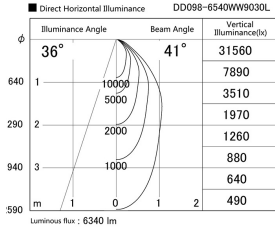

Item no. DD098-6540WW9030L

Series Name:  $\Phi$ 150 Spark (Swallow Cone)

White Reflector

Installation	Recessed mount
Type	$\Phi$ 150 Spark (Swallow Cone)
Fixture wattage	65.3W
Beam angle	41 deg
Color Temp.	3000K
CRI	Ra>90
Luminous	6341 lm
Body	Die-cast aluminum alloy
Body finish	N/A
Trim finish	White
Reflector finish	White
IP Rate	IP20
Light source	COB module
Input Voltage	AC220~240V
Dimming Type	Non-Dimmable
Certificate	CE, CCC
Cut Hole	150mm

Height (Weight)	
65.3W	127 (1.4kg)
48.5W	127 (1.4kg)
44.3W	108 (1.2kg)
33.8W	108 (1.2kg)
30.3W	108 (1.2kg)
23.0W	78 (0.9kg)