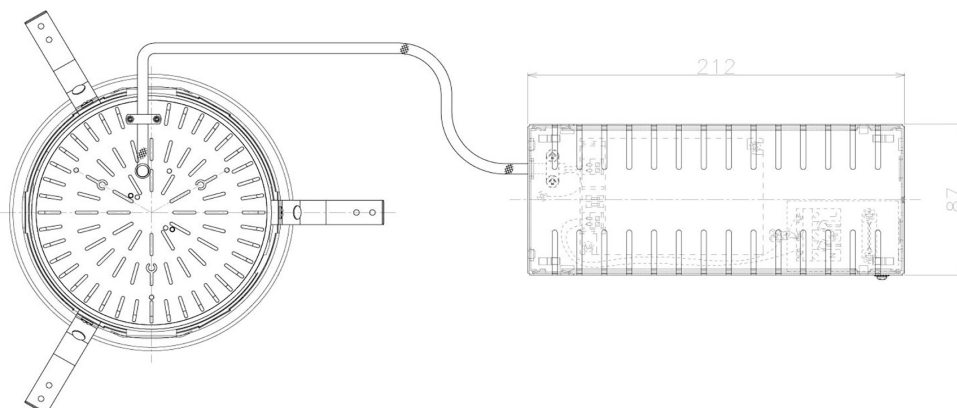

Item no. DD098-6540WW9030L

Series Name: Φ 150 Spark (Swallow Cone)

White Reflector

Installation	Recessed mount
Type	
Fixture wattage	65.3W
Beam angle	41 deg
Color Temp.	3000K
CRI	Ra>90
Luminous	6341 lm
Body	Die-cast aluminum alloy
Body finish	N/A
Trim finish	White
Reflector finish	White
IP Rate	IP20
Light source	COB module
Input Voltage	AC220~240V
Dimming Type	Non-Dimmable
Certificate	CE, CCC
Cut Hole	150mm

Height (Weight)	
65.3W	127 (1.4kg)
48.5W	127 (1.4kg)
44.3W	108 (1.2kg)
33.8W	108 (1.2kg)
30.3W	108 (1.2kg)
23.0W	78 (0.9kg)