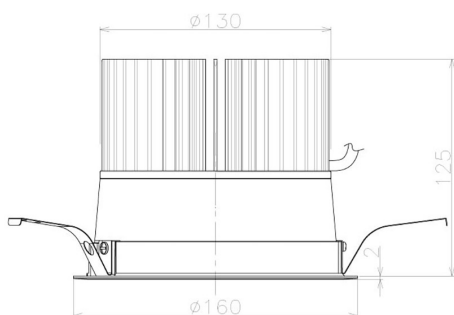

Item no. DD098-6540WW9030L

Series Name: Φ 150 Spark (Swallow Cone)

White Reflector

Installation	Recessed mount
Type	
Fixture wattage	65.3W
Beam angle	41 deg
Color Temp.	3000K
CRI	Ra>90
Luminous	6341 lm
Body	Die-cast aluminum alloy
Body finish	N/A
Trim finish	White
Reflector finish	White
IP Rate	IP20
Light source	COB module
Input Voltage	AC220~240V
Dimming Type	Non-Dimmable
Certificate	CE, CCC
Cut Hole	150mm

Height (Weight)	
65.3W	127 (1.4kg)
48.5W	127 (1.4kg)
44.3W	108 (1.2kg)
33.8W	108 (1.2kg)
30.3W	108 (1.2kg)
23.0W	78 (0.9kg)