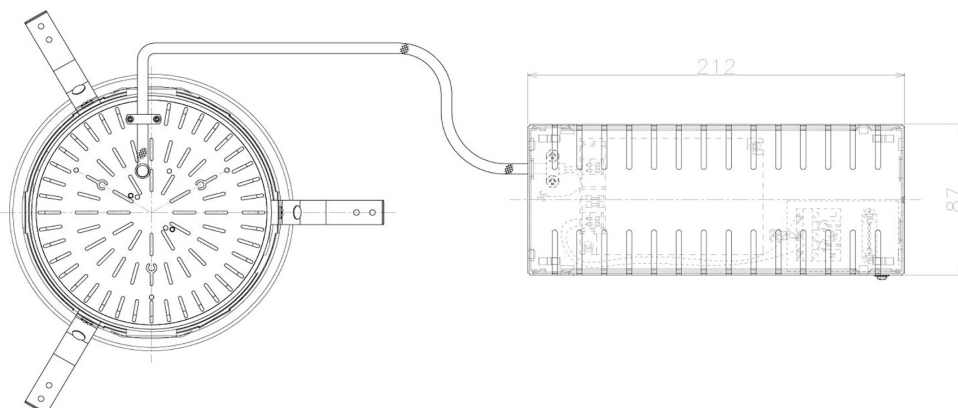

Item no. DD098-6540WW9030L

Series Name: Φ 150 Spark (Swallow Cone)

White Reflector

Installation	Recessed mount
Type	
Fixture wattage	65.3W
Beam angle	41 deg
Color Temp.	3000K
CRI	Ra>90
Luminous	6341 lm
Body	Die-cast aluminum alloy
Body finish	N/A
Trim finish	White
Reflector finish	White
IP Rate	IP20
Light source	COB module
Input Voltage	AC220~240V
Dimming Type	Non-Dimmable
Certificate	CE, CCC
Cut Hole	150mm

Height (Weight)	
65.3W	127 (1.4kg)
48.5W	127 (1.4kg)
44.3W	108 (1.2kg)
33.8W	108 (1.2kg)
30.3W	108 (1.2kg)
23.0W	78 (0.9kg)