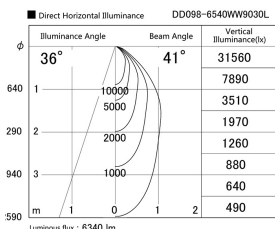

Item no. DD098-6540WW9030L

Series Name: Φ 150 Spark (Swallow Cone)

White Reflector

Installation	Recessed mount
Type	
Fixture wattage	65.3W
Beam angle	41 deg
Color Temp.	3000K
CRI	Ra>90
Luminous	6341 lm
Body	Die-cast aluminum alloy
Body finish	N/A
Trim finish	White
Reflector finish	White
IP Rate	IP20
Light source	COB module
Input Voltage	AC220~240V
Dimming Type	Non-Dimmable
Certificate	CE, CCC
Cut Hole	150mm

Height (Weight)	
65.3W	127 (1.4kg)
48.5W	127 (1.4kg)
44.3W	108 (1.2kg)
33.8W	108 (1.2kg)
30.3W	108 (1.2kg)
23.0W	78 (0.9kg)