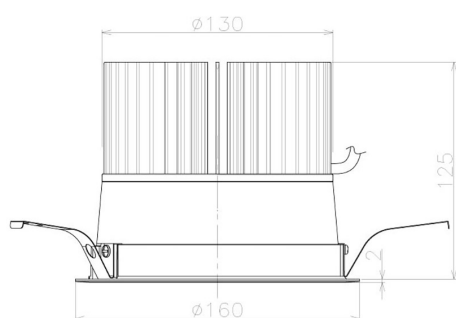

Item no. DD098-6540WW9035L

Series Name:  $\Phi$ 150 Spark (Swallow Cone)

White Reflector

Installation	Recessed mount
Type	
Fixture wattage	65.3W
Beam angle	41 deg
Color Temp.	3500K
CRI	Ra>90
Luminous	6468 lm
Body	Die-cast aluminum alloy
Body finish	N/A
Trim finish	White
Reflector finish	White
IP Rate	IP20
Light source	COB module
Input Voltage	AC220~240V
Dimming Type	Non-Dimmable
Certificate	CE, CCC
Cut Hole	150mm

Height (Weight)	
65.3W	127 (1.4kg)
48.5W	127 (1.4kg)
44.3W	108 (1.2kg)
33.8W	108 (1.2kg)
30.3W	108 (1.2kg)
23.0W	78 (0.9kg)