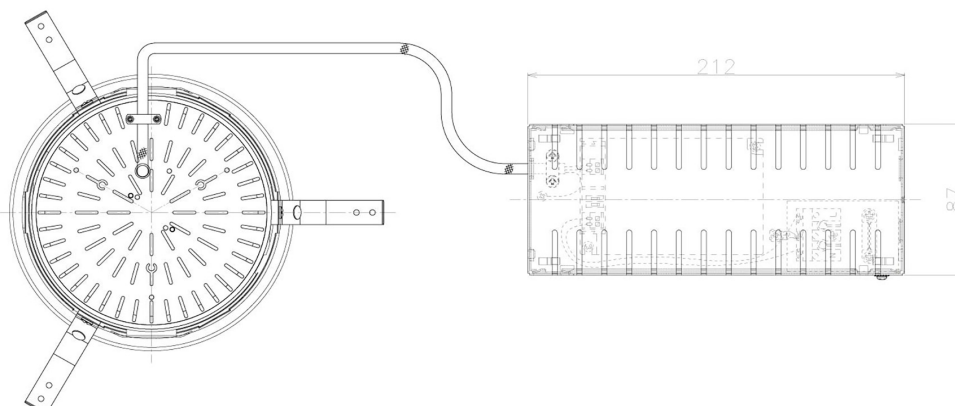

Item no. DD098-6540WW9035L

Series Name:  $\Phi$ 150 Spark (Swallow Cone)

White Reflector

Installation	Recessed mount
Type	
Fixture wattage	65.3W
Beam angle	41 deg
Color Temp.	3500K
CRI	Ra>90
Luminous	6468 lm
Body	Die-cast aluminum alloy
Body finish	N/A
Trim finish	White
Reflector finish	White
IP Rate	IP20
Light source	COB module
Input Voltage	AC220~240V
Dimming Type	Non-Dimmable
Certificate	CE, CCC
Cut Hole	150mm

Height (Weight)	
65.3W	127 (1.4kg)
48.5W	127 (1.4kg)
44.3W	108 (1.2kg)
33.8W	108 (1.2kg)
30.3W	108 (1.2kg)
23.0W	78 (0.9kg)