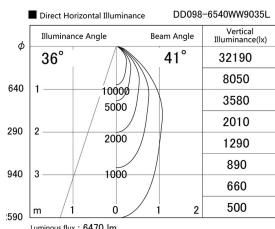

Item no. DD098-6540WW9035L

Series Name:  $\Phi$ 150 Spark (Swallow Cone)

White Reflector

Installation	Recessed mount
Type	
Fixture wattage	65.3W
Beam angle	41 deg
Color Temp.	3500K
CRI	Ra>90
Luminous	6468 lm
Body	Die-cast aluminum alloy
Body finish	N/A
Trim finish	White
Reflector finish	White
IP Rate	IP20
Light source	COB module
Input Voltage	AC220~240V
Dimming Type	Non-Dimmable
Certificate	CE, CCC
Cut Hole	150mm

Height (Weight)	
65.3W	127 (1.4kg)
48.5W	127 (1.4kg)
44.3W	108 (1.2kg)
33.8W	108 (1.2kg)
30.3W	108 (1.2kg)
23.0W	78 (0.9kg)