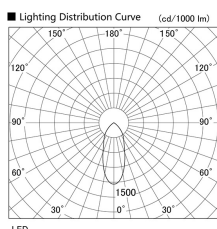

Item no. DD098-6540WW9035L

Series Name:  $\Phi$ 150 Spark (Swallow Cone)

White Reflector

Installation	Recessed mount
Type	
Fixture wattage	65.3W
Beam angle	41 deg
Color Temp.	3500K
CRI	Ra>90
Luminous	6468 lm
Body	Die-cast aluminum alloy
Body finish	N/A
Trim finish	White
Reflector finish	White
IP Rate	IP20
Light source	COB module
Input Voltage	AC220~240V
Dimming Type	Non-Dimmable
Certificate	CE, CCC
Cut Hole	150mm

Height (Weight)	
65.3W	127 (1.4kg)
48.5W	127 (1.4kg)
44.3W	108 (1.2kg)
33.8W	108 (1.2kg)
30.3W	108 (1.2kg)
23.0W	78 (0.9kg)