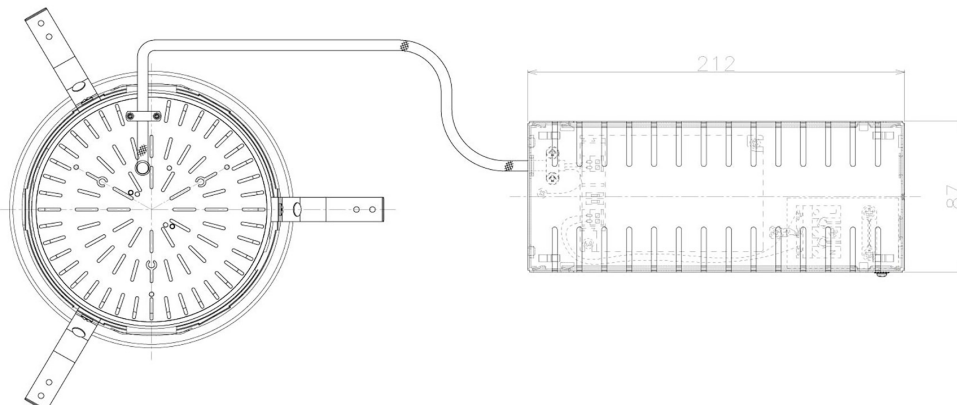

Item no. DD098-6560WW9027L

Series Name:  $\Phi$ 150 Spark (Swallow Cone)

White Reflector

Installation	Recessed mount
Type	$\Phi$ 150 Spark (Swallow Cone)
Fixture wattage	65.3W
Beam angle	91 deg
Color Temp.	2700K
CRI	Ra>90
Luminous	5992 lm
Body	Die-cast aluminum alloy
Body finish	N/A
Trim finish	White
Reflector finish	White
IP Rate	IP20
Light source	COB module
Input Voltage	AC220~240V
Dimming Type	Non-Dimmable
Certificate	CE, CCC
Cut Hole	150mm

Height (Weight)	
65.3W	127 (1.4kg)
48.5W	127 (1.4kg)
44.3W	108 (1.2kg)
33.8W	108 (1.2kg)
30.3W	108 (1.2kg)
23.0W	78 (0.9kg)