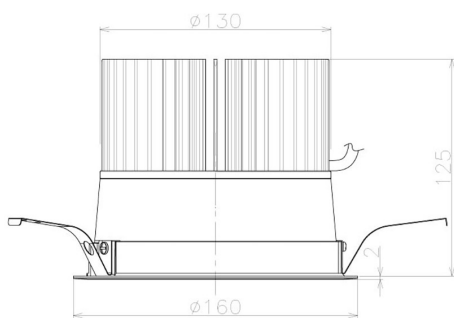

Item no. DD098-6560WW9027L

Series Name: Φ 150 Spark (Swallow Cone)

White Reflector

Installation	Recessed mount
Type	
Fixture wattage	65.3W
Beam angle	91 deg
Color Temp.	2700K
CRI	Ra>90
Luminous	5992 lm
Body	Die-cast aluminum alloy
Body finish	N/A
Trim finish	White
Reflector finish	White
IP Rate	IP20
Light source	COB module
Input Voltage	AC220~240V
Dimming Type	Non-Dimmable
Certificate	CE, CCC
Cut Hole	150mm

Height (Weight)	
65.3W	127 (1.4kg)
48.5W	127 (1.4kg)
44.3W	108 (1.2kg)
33.8W	108 (1.2kg)
30.3W	108 (1.2kg)
23.0W	78 (0.9kg)