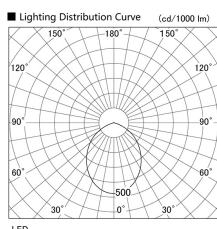

Item no. DD098-6560WW9027L

Series Name: Φ 150 Spark (Swallow Cone)

White Reflector

Installation	Recessed mount
Type	
Fixture wattage	65.3W
Beam angle	91 deg
Color Temp.	2700K
CRI	Ra>90
Luminous	5992 lm
Body	Die-cast aluminum alloy
Body finish	N/A
Trim finish	White
Reflector finish	White
IP Rate	IP20
Light source	COB module
Input Voltage	AC220~240V
Dimming Type	Non-Dimmable
Certificate	CE, CCC
Cut Hole	150mm

Height (Weight)	
65.3W	127 (1.4kg)
48.5W	127 (1.4kg)
44.3W	108 (1.2kg)
33.8W	108 (1.2kg)
30.3W	108 (1.2kg)
23.0W	78 (0.9kg)