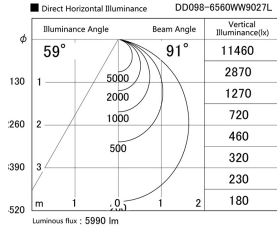

Item no. DD098-6560WW9027L

Series Name:  $\Phi$ 150 Spark (Swallow Cone)

White Reflector

Installation	Recessed mount
Type	$\Phi$ 150 Spark (Swallow Cone)
Fixture wattage	65.3W
Beam angle	91 deg
Color Temp.	2700K
CRI	Ra>90
Luminous	5992 lm
Body	Die-cast aluminum alloy
Body finish	N/A
Trim finish	White
Reflector finish	White
IP Rate	IP20
Light source	COB module
Input Voltage	AC220~240V
Dimming Type	Non-Dimmable
Certificate	CE, CCC
Cut Hole	150mm

Height (Weight)	
65.3W	127 (1.4kg)
48.5W	127 (1.4kg)
44.3W	108 (1.2kg)
33.8W	108 (1.2kg)
30.3W	108 (1.2kg)
23.0W	78 (0.9kg)