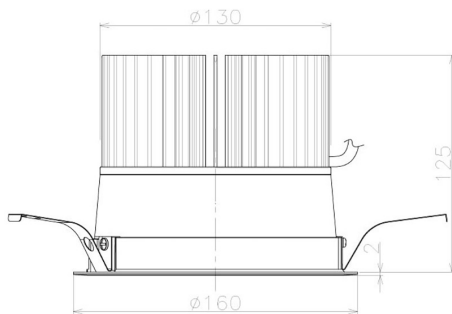

Item no. DD098-6560WW9027L

Series Name:  $\Phi$ 150 Spark (Swallow Cone)

White Reflector

Installation	Recessed mount
Type	$\Phi$ 150 Spark (Swallow Cone)
Fixture wattage	65.3W
Beam angle	91 deg
Color Temp.	2700K
CRI	Ra>90
Luminous	5992 lm
Body	Die-cast aluminum alloy
Body finish	N/A
Trim finish	White
Reflector finish	White
IP Rate	IP20
Light source	COB module
Input Voltage	AC220~240V
Dimming Type	Non-Dimmable
Certificate	CE, CCC
Cut Hole	150mm

Height (Weight)	
65.3W	127 (1.4kg)
48.5W	127 (1.4kg)
44.3W	108 (1.2kg)
33.8W	108 (1.2kg)
30.3W	108 (1.2kg)
23.0W	78 (0.9kg)