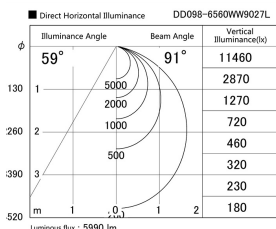

Item no. DD098-6560WW9027L

Series Name: Φ 150 Spark (Swallow Cone)

White Reflector

Installation	Recessed mount
Type	
Fixture wattage	65.3W
Beam angle	91 deg
Color Temp.	2700K
CRI	Ra>90
Luminous	5992 lm
Body	Die-cast aluminum alloy
Body finish	N/A
Trim finish	White
Reflector finish	White
IP Rate	IP20
Light source	COB module
Input Voltage	AC220~240V
Dimming Type	Non-Dimmable
Certificate	CE, CCC
Cut Hole	150mm

Height (Weight)	
65.3W	127 (1.4kg)
48.5W	127 (1.4kg)
44.3W	108 (1.2kg)
33.8W	108 (1.2kg)
30.3W	108 (1.2kg)
23.0W	78 (0.9kg)