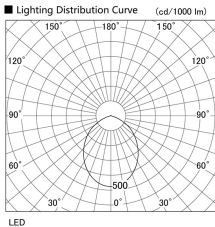

Item no. DD098-6560WW9027L

Series Name:  $\Phi$ 150 Spark (Swallow Cone)

White Reflector

Installation	Recessed mount
Type	$\Phi$ 150 Spark (Swallow Cone)
Fixture wattage	65.3W
Beam angle	91 deg
Color Temp.	2700K
CRI	Ra>90
Luminous	5992 lm
Body	Die-cast aluminum alloy
Body finish	N/A
Trim finish	White
Reflector finish	White
IP Rate	IP20
Light source	COB module
Input Voltage	AC220~240V
Dimming Type	Non-Dimmable
Certificate	CE, CCC
Cut Hole	150mm

Height (Weight)	
65.3W	127 (1.4kg)
48.5W	127 (1.4kg)
44.3W	108 (1.2kg)
33.8W	108 (1.2kg)
30.3W	108 (1.2kg)
23.0W	78 (0.9kg)