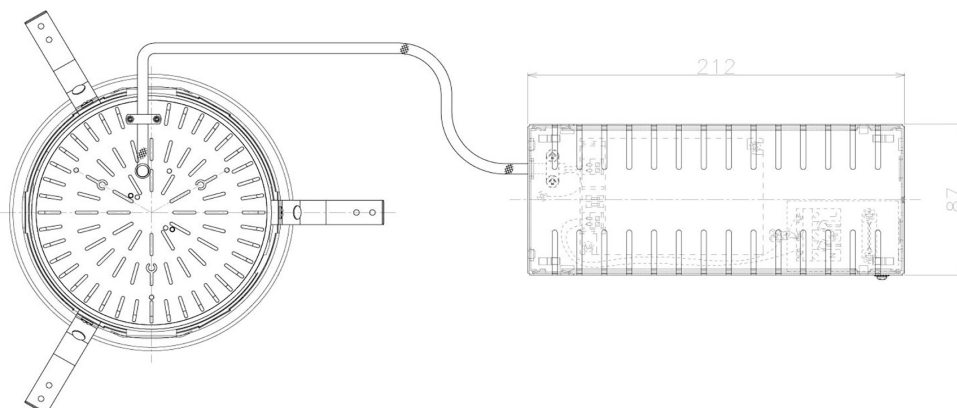

Item no. DD098-6560WW9027L

Series Name: Φ 150 Spark (Swallow Cone)

White Reflector

Installation	Recessed mount
Type	
Fixture wattage	65.3W
Beam angle	91 deg
Color Temp.	2700K
CRI	Ra>90
Luminous	5992 lm
Body	Die-cast aluminum alloy
Body finish	N/A
Trim finish	White
Reflector finish	White
IP Rate	IP20
Light source	COB module
Input Voltage	AC220~240V
Dimming Type	Non-Dimmable
Certificate	CE, CCC
Cut Hole	150mm

Height (Weight)	
65.3W	127 (1.4kg)
48.5W	127 (1.4kg)
44.3W	108 (1.2kg)
33.8W	108 (1.2kg)
30.3W	108 (1.2kg)
23.0W	78 (0.9kg)