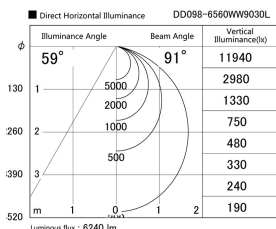

Item no. DD098-6560WW9030L

Series Name:  $\Phi$ 150 Spark (Swallow Cone)

White Reflector

Installation	Recessed mount
Type	
Fixture wattage	65.3W
Beam angle	91 deg
Color Temp.	3000K
CRI	Ra>90
Luminous	6242 lm
Body	Die-cast aluminum alloy
Body finish	N/A
Trim finish	White
Reflector finish	White
IP Rate	IP20
Light source	COB module
Input Voltage	AC220~240V
Dimming Type	Non-Dimmable
Certificate	CE, CCC
Cut Hole	150mm

Height (Weight)	
65.3W	127 (1.4kg)
48.5W	127 (1.4kg)
44.3W	108 (1.2kg)
33.8W	108 (1.2kg)
30.3W	108 (1.2kg)
23.0W	78 (0.9kg)