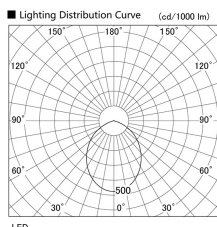

Item no. DD098-6560WW9030L

Series Name:  $\Phi$ 150 Spark (Swallow Cone)

White Reflector

Installation	Recessed mount
Type	
Fixture wattage	65.3W
Beam angle	91 deg
Color Temp.	3000K
CRI	Ra>90
Luminous	6242 lm
Body	Die-cast aluminum alloy
Body finish	N/A
Trim finish	White
Reflector finish	White
IP Rate	IP20
Light source	COB module
Input Voltage	AC220~240V
Dimming Type	Non-Dimmable
Certificate	CE, CCC
Cut Hole	150mm

Height (Weight)	
65.3W	127 (1.4kg)
48.5W	127 (1.4kg)
44.3W	108 (1.2kg)
33.8W	108 (1.2kg)
30.3W	108 (1.2kg)
23.0W	78 (0.9kg)