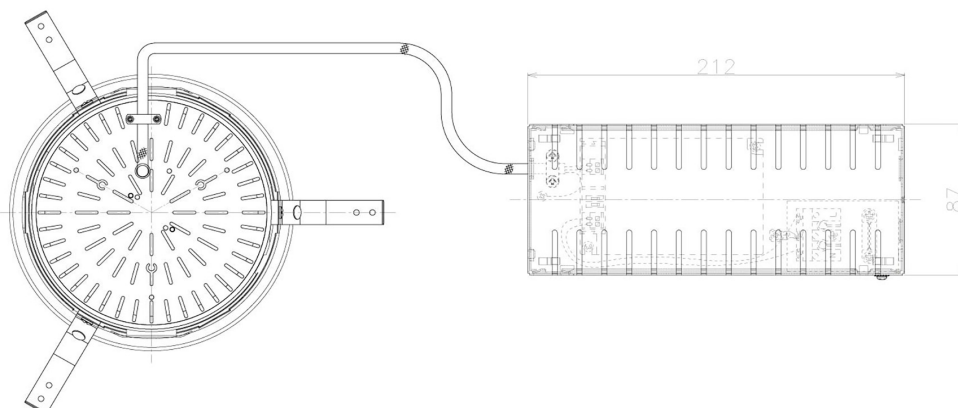

Item no. DD098-6560WW9035L

Series Name:  $\Phi$ 150 Spark (Swallow Cone)

White Reflector

Installation	Recessed mount
Type	
Fixture wattage	65.3W
Beam angle	91 deg
Color Temp.	3500K
CRI	Ra>90
Luminous	6367 lm
Body	Die-cast aluminum alloy
Body finish	N/A
Trim finish	White
Reflector finish	White
IP Rate	IP20
Light source	COB module
Input Voltage	AC220~240V
Dimming Type	Non-Dimmable
Certificate	CE, CCC
Cut Hole	150mm

Height (Weight)	
65.3W	127 (1.4kg)
48.5W	127 (1.4kg)
44.3W	108 (1.2kg)
33.8W	108 (1.2kg)
30.3W	108 (1.2kg)
23.0W	78 (0.9kg)