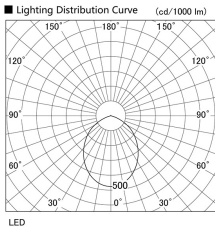

Item no. DD098-6560WW9035L

Series Name:  $\Phi$ 150 Spark (Swallow Cone)

White Reflector

Installation	Recessed mount
Type	$\Phi$ 150 Spark (Swallow Cone)
Fixture wattage	65.3W
Beam angle	91 deg
Color Temp.	3500K
CRI	Ra>90
Luminous	6367 lm
Body	Die-cast aluminum alloy
Body finish	N/A
Trim finish	White
Reflector finish	White
IP Rate	IP20
Light source	COB module
Input Voltage	AC220~240V
Dimming Type	Non-Dimmable
Certificate	CE, CCC
Cut Hole	150mm

Height (Weight)	
65.3W	127 (1.4kg)
48.5W	127 (1.4kg)
44.3W	108 (1.2kg)
33.8W	108 (1.2kg)
30.3W	108 (1.2kg)
23.0W	78 (0.9kg)