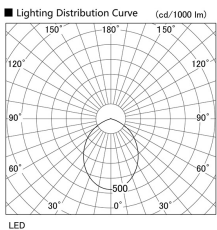

Item no. DD098-6560WW9035L

Series Name:  $\Phi$ 150 Spark (Swallow Cone)

White Reflector

Installation	Recessed mount
Type	
Fixture wattage	65.3W
Beam angle	91 deg
Color Temp.	3500K
CRI	Ra>90
Luminous	6367 lm
Body	Die-cast aluminum alloy
Body finish	N/A
Trim finish	White
Reflector finish	White
IP Rate	IP20
Light source	COB module
Input Voltage	AC220~240V
Dimming Type	Non-Dimmable
Certificate	CE, CCC
Cut Hole	150mm

Height (Weight)	
65.3W	127 (1.4kg)
48.5W	127 (1.4kg)
44.3W	108 (1.2kg)
33.8W	108 (1.2kg)
30.3W	108 (1.2kg)
23.0W	78 (0.9kg)