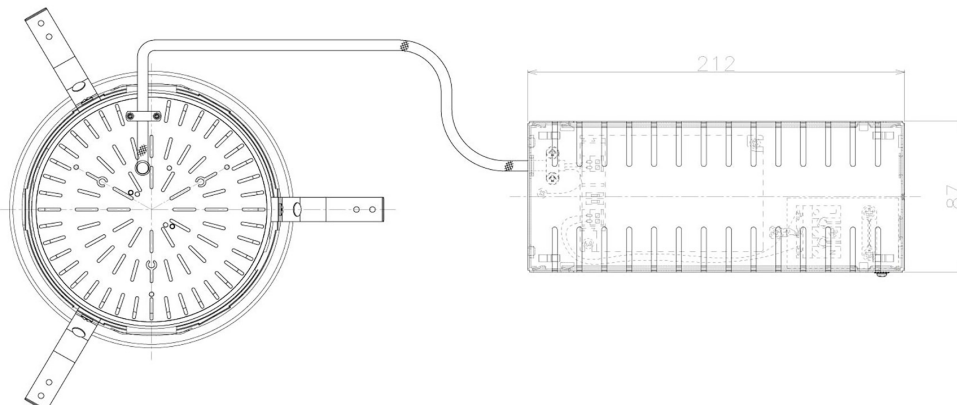

Item no. DD098-6560WW9035L

Series Name:  $\Phi$ 150 Spark (Swallow Cone)

White Reflector

Installation	Recessed mount
Type	$\Phi$ 150 Spark (Swallow Cone)
Fixture wattage	65.3W
Beam angle	91 deg
Color Temp.	3500K
CRI	Ra>90
Luminous	6367 lm
Body	Die-cast aluminum alloy
Body finish	N/A
Trim finish	White
Reflector finish	White
IP Rate	IP20
Light source	COB module
Input Voltage	AC220~240V
Dimming Type	Non-Dimmable
Certificate	CE, CCC
Cut Hole	150mm

Height (Weight)	
65.3W	127 (1.4kg)
48.5W	127 (1.4kg)
44.3W	108 (1.2kg)
33.8W	108 (1.2kg)
30.3W	108 (1.2kg)
23.0W	78 (0.9kg)