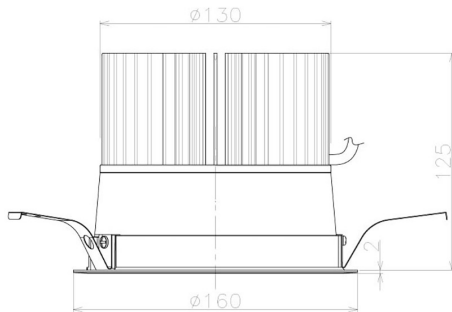

Item no. DD098-6560WW9035L

Series Name:  $\Phi$ 150 Spark (Swallow Cone)

White Reflector

Installation	Recessed mount
Type	$\Phi$ 150 Spark (Swallow Cone)
Fixture wattage	65.3W
Beam angle	91 deg
Color Temp.	3500K
CRI	Ra>90
Luminous	6367 lm
Body	Die-cast aluminum alloy
Body finish	N/A
Trim finish	White
Reflector finish	White
IP Rate	IP20
Light source	COB module
Input Voltage	AC220~240V
Dimming Type	Non-Dimmable
Certificate	CE, CCC
Cut Hole	150mm

Height (Weight)	
65.3W	127 (1.4kg)
48.5W	127 (1.4kg)
44.3W	108 (1.2kg)
33.8W	108 (1.2kg)
30.3W	108 (1.2kg)
23.0W	78 (0.9kg)