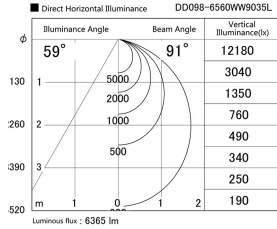

Item no. DD098-6560WW9035L

Series Name:  $\Phi$ 150 Spark (Swallow Cone)

White Reflector

Installation	Recessed mount
Type	$\Phi$ 150 Spark (Swallow Cone)
Fixture wattage	65.3W
Beam angle	91 deg
Color Temp.	3500K
CRI	Ra>90
Luminous	6367 lm
Body	Die-cast aluminum alloy
Body finish	N/A
Trim finish	White
Reflector finish	White
IP Rate	IP20
Light source	COB module
Input Voltage	AC220~240V
Dimming Type	Non-Dimmable
Certificate	CE, CCC
Cut Hole	150mm

Height (Weight)	
65.3W	127 (1.4kg)
48.5W	127 (1.4kg)
44.3W	108 (1.2kg)
33.8W	108 (1.2kg)
30.3W	108 (1.2kg)
23.0W	78 (0.9kg)