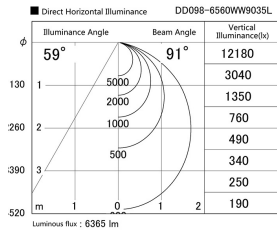

Item no. DD098-6560WW9035L

Series Name:  $\Phi$ 150 Spark (Swallow Cone)

White Reflector

Installation	Recessed mount
Type	
Fixture wattage	65.3W
Beam angle	91 deg
Color Temp.	3500K
CRI	Ra>90
Luminous	6367 lm
Body	Die-cast aluminum alloy
Body finish	N/A
Trim finish	White
Reflector finish	White
IP Rate	IP20
Light source	COB module
Input Voltage	AC220~240V
Dimming Type	Non-Dimmable
Certificate	CE, CCC
Cut Hole	150mm

Height (Weight)	
65.3W	127 (1.4kg)
48.5W	127 (1.4kg)
44.3W	108 (1.2kg)
33.8W	108 (1.2kg)
30.3W	108 (1.2kg)
23.0W	78 (0.9kg)