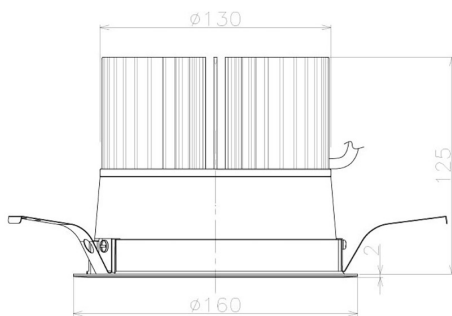

Item no. DD098-6560WW9035L

Series Name:  $\Phi$ 150 Spark (Swallow Cone)

White Reflector

Installation	Recessed mount
Type	
Fixture wattage	65.3W
Beam angle	91 deg
Color Temp.	3500K
CRI	Ra>90
Luminous	6367 lm
Body	Die-cast aluminum alloy
Body finish	N/A
Trim finish	White
Reflector finish	White
IP Rate	IP20
Light source	COB module
Input Voltage	AC220~240V
Dimming Type	Non-Dimmable
Certificate	CE, CCC
Cut Hole	150mm

Height (Weight)	
65.3W	127 (1.4kg)
48.5W	127 (1.4kg)
44.3W	108 (1.2kg)
33.8W	108 (1.2kg)
30.3W	108 (1.2kg)
23.0W	78 (0.9kg)