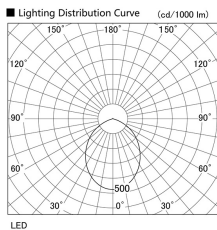

Item no. DD098-6560WW9040L

Series Name: Φ 150 Spark (Swallow Cone)

White Reflector

Installation	Recessed mount
Type	
Fixture wattage	65.3W
Beam angle	91 deg
Color Temp.	4000K
CRI	Ra>90
Luminous	6429 lm
Body	Die-cast aluminum alloy
Body finish	N/A
Trim finish	White
Reflector finish	White
IP Rate	IP20
Light source	COB module
Input Voltage	AC220~240V
Dimming Type	Non-Dimmable
Certificate	CE, CCC
Cut Hole	150mm

Height (Weight)	
65.3W	127 (1.4kg)
48.5W	127 (1.4kg)
44.3W	108 (1.2kg)
33.8W	108 (1.2kg)
30.3W	108 (1.2kg)
23.0W	78 (0.9kg)