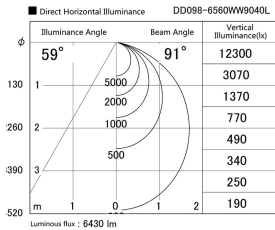

Item no. DD098-6560WW9040L

Series Name: Φ 150 Spark (Swallow Cone)

White Reflector

Installation	Recessed mount
Type	
Fixture wattage	65.3W
Beam angle	91 deg
Color Temp.	4000K
CRI	Ra>90
Luminous	6429 lm
Body	Die-cast aluminum alloy
Body finish	N/A
Trim finish	White
Reflector finish	White
IP Rate	IP20
Light source	COB module
Input Voltage	AC220~240V
Dimming Type	Non-Dimmable
Certificate	CE, CCC
Cut Hole	150mm

Height (Weight)	
65.3W	127 (1.4kg)
48.5W	127 (1.4kg)
44.3W	108 (1.2kg)
33.8W	108 (1.2kg)
30.3W	108 (1.2kg)
23.0W	78 (0.9kg)