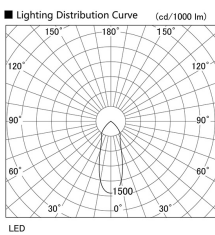

Item no. DD098-2540MB8527L

Series Name:  $\Phi$ 150 Spark (Swallow Cone)

Installation	Recessed mount
Type	
Fixture wattage	23W
Beam angle	33 deg
Color Temp.	2700K
CRI	Ra>85
Luminous	2300 lm
Body	Die-cast aluminum alloy
Body finish	N/A
Trim finish	Black
Reflector finish	Mirror
IP Rate	IP20
Light source	COB module
Input Voltage	AC220~240V
Dimming Type	Non-Dimmable
Certificate	CE, CCC
Cut Hole	150mm

Height (Weight)	
65.3W	127 (1.4kg)
48.5W	127 (1.4kg)
44.3W	108 (1.2kg)
33.8W	108 (1.2kg)
30.3W	108 (1.2kg)
23.0W	78 (0.9kg)