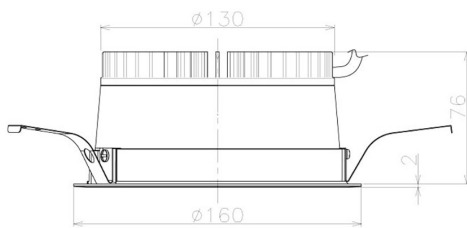

Item no. DD098-2540MB8527L

Series Name:  $\Phi$ 150 Spark (Swallow Cone)

Installation	Recessed mount
Type	
Fixture wattage	23W
Beam angle	33 deg
Color Temp.	2700K
CRI	Ra>85
Luminous	2300 lm
Body	Die-cast aluminum alloy
Body finish	N/A
Trim finish	Black
Reflector finish	Mirror
IP Rate	IP20
Light source	COB module
Input Voltage	AC220~240V
Dimming Type	Non-Dimmable
Certificate	CE, CCC
Cut Hole	150mm

Height (Weight)	
65.3W	127 (1.4kg)
48.5W	127 (1.4kg)
44.3W	108 (1.2kg)
33.8W	108 (1.2kg)
30.3W	108 (1.2kg)
23.0W	78 (0.9kg)