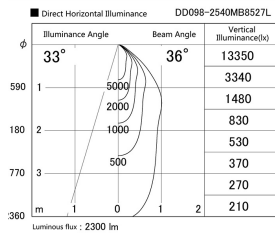

Item no. DD098-2540MB8527L

Series Name:  $\Phi$ 150 Spark (Swallow Cone)

Installation	Recessed mount
Type	
Fixture wattage	23W
Beam angle	33 deg
Color Temp.	2700K
CRI	Ra>85
Luminous	2300 lm
Body	Die-cast aluminum alloy
Body finish	N/A
Trim finish	Black
Reflector finish	Mirror
IP Rate	IP20
Light source	COB module
Input Voltage	AC220~240V
Dimming Type	Non-Dimmable
Certificate	CE, CCC
Cut Hole	150mm

Height (Weight)	
65.3W	127 (1.4kg)
48.5W	127 (1.4kg)
44.3W	108 (1.2kg)
33.8W	108 (1.2kg)
30.3W	108 (1.2kg)
23.0W	78 (0.9kg)