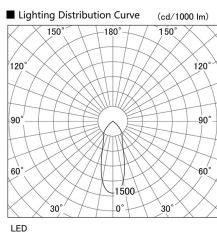

Item no. DD098-2540MB8530L

Series Name:  $\Phi$ 150 Spark (Swallow Cone)

Installation	Recessed mount
Type	
Fixture wattage	23W
Beam angle	33 deg
Color Temp.	3000K
CRI	Ra>85
Luminous	2396 lm
Body	Die-cast aluminum alloy
Body finish	N/A
Trim finish	Black
Reflector finish	Mirror
IP Rate	IP20
Light source	COB module
Input Voltage	AC220~240V
Dimming Type	Non-Dimmable
Certificate	CE, CCC
Cut Hole	150mm

Height (Weight)	
65.3W	127 (1.4kg)
48.5W	127 (1.4kg)
44.3W	108 (1.2kg)
33.8W	108 (1.2kg)
30.3W	108 (1.2kg)
23.0W	78 (0.9kg)