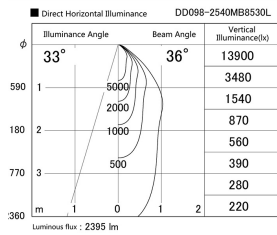

Item no. DD098-2540MB8530L

Series Name:  $\Phi$ 150 Spark (Swallow Cone)

Installation	Recessed mount
Type	
Fixture wattage	23W
Beam angle	33 deg
Color Temp.	3000K
CRI	Ra>85
Luminous	2396 lm
Body	Die-cast aluminum alloy
Body finish	N/A
Trim finish	Black
Reflector finish	Mirror
IP Rate	IP20
Light source	COB module
Input Voltage	AC220~240V
Dimming Type	Non-Dimmable
Certificate	CE, CCC
Cut Hole	150mm

Height (Weight)	
65.3W	127 (1.4kg)
48.5W	127 (1.4kg)
44.3W	108 (1.2kg)
33.8W	108 (1.2kg)
30.3W	108 (1.2kg)
23.0W	78 (0.9kg)