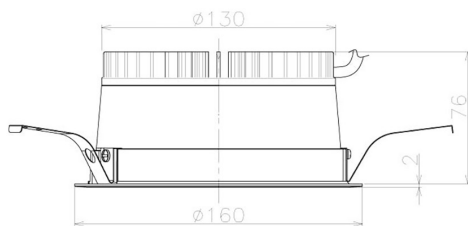

Item no. DD098-2540MB8530L

Series Name:  $\Phi$ 150 Spark (Swallow Cone)

Installation	Recessed mount
Type	
Fixture wattage	23W
Beam angle	33 deg
Color Temp.	3000K
CRI	Ra>85
Luminous	2396 lm
Body	Die-cast aluminum alloy
Body finish	N/A
Trim finish	Black
Reflector finish	Mirror
IP Rate	IP20
Light source	COB module
Input Voltage	AC220~240V
Dimming Type	Non-Dimmable
Certificate	CE, CCC
Cut Hole	150mm

Height (Weight)	
65.3W	127 (1.4kg)
48.5W	127 (1.4kg)
44.3W	108 (1.2kg)
33.8W	108 (1.2kg)
30.3W	108 (1.2kg)
23.0W	78 (0.9kg)