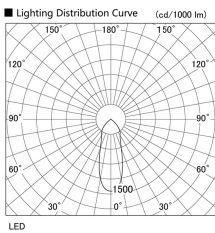

Item no. DD098-2540MB8530L

Series Name:  $\Phi$ 150 Spark (Swallow Cone)

Installation	Recessed mount
Type	$\Phi$ 150 Spark (Swallow Cone)
Fixture wattage	23W
Beam angle	33 deg
Color Temp.	3000K
CRI	Ra>85
Luminous	2396 lm
Body	Die-cast aluminum alloy
Body finish	N/A
Trim finish	Black
Reflector finish	Mirror
IP Rate	IP20
Light source	COB module
Input Voltage	AC220~240V
Dimming Type	Non-Dimmable
Certificate	CE, CCC
Cut Hole	150mm

Height (Weight)	
65.3W	127 (1.4kg)
48.5W	127 (1.4kg)
44.3W	108 (1.2kg)
33.8W	108 (1.2kg)
30.3W	108 (1.2kg)
23.0W	78 (0.9kg)