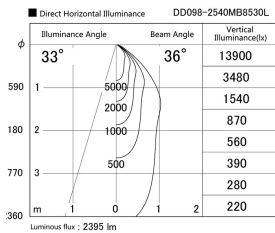

Item no. DD098-2540MB8530L

Series Name:  $\Phi$ 150 Spark (Swallow Cone)

Installation	Recessed mount
Type	$\Phi$ 150 Spark (Swallow Cone)
Fixture wattage	23W
Beam angle	33 deg
Color Temp.	3000K
CRI	Ra>85
Luminous	2396 lm
Body	Die-cast aluminum alloy
Body finish	N/A
Trim finish	Black
Reflector finish	Mirror
IP Rate	IP20
Light source	COB module
Input Voltage	AC220~240V
Dimming Type	Non-Dimmable
Certificate	CE, CCC
Cut Hole	150mm

Height (Weight)	
65.3W	127 (1.4kg)
48.5W	127 (1.4kg)
44.3W	108 (1.2kg)
33.8W	108 (1.2kg)
30.3W	108 (1.2kg)
23.0W	78 (0.9kg)