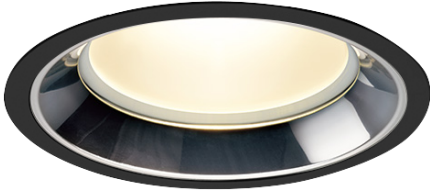

Item no. DD098-2540MB8530L

Series Name:  $\Phi$ 150 Spark (Swallow Cone)

Installation	Recessed mount
Type	$\Phi$ 150 Spark (Swallow Cone)
Fixture wattage	23W
Beam angle	33 deg
Color Temp.	3000K
CRI	Ra>85
Luminous	2396 lm
Body	Die-cast aluminum alloy
Body finish	N/A
Trim finish	Black
Reflector finish	Mirror
IP Rate	IP20
Light source	COB module
Input Voltage	AC220~240V
Dimming Type	Non-Dimmable
Certificate	CE, CCC
Cut Hole	150mm