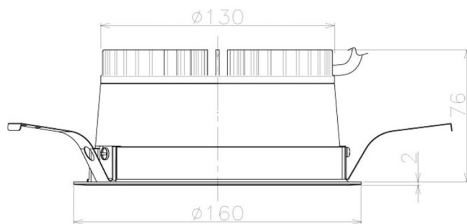

Item no. DD098-2540MB8530L

Series Name:  $\Phi$ 150 Spark (Swallow Cone)

Installation	Recessed mount
Type	$\Phi$ 150 Spark (Swallow Cone)
Fixture wattage	23W
Beam angle	33 deg
Color Temp.	3000K
CRI	Ra>85
Luminous	2396 lm
Body	Die-cast aluminum alloy
Body finish	N/A
Trim finish	Black
Reflector finish	Mirror
IP Rate	IP20
Light source	COB module
Input Voltage	AC220~240V
Dimming Type	Non-Dimmable
Certificate	CE, CCC
Cut Hole	150mm

Height (Weight)	
65.3W	127 (1.4kg)
48.5W	127 (1.4kg)
44.3W	108 (1.2kg)
33.8W	108 (1.2kg)
30.3W	108 (1.2kg)
23.0W	78 (0.9kg)