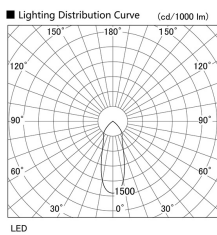

Item no. DD098-2540MB8535L

Series Name: Φ 150 Spark (Swallow Cone)

Installation	Recessed mount
Type	
Fixture wattage	23W
Beam angle	33 deg
Color Temp.	3500K
CRI	Ra>85
Luminous	2444 lm
Body	Die-cast aluminum alloy
Body finish	N/A
Trim finish	Black
Reflector finish	Mirror
IP Rate	IP20
Light source	COB module
Input Voltage	AC220~240V
Dimming Type	Non-Dimmable
Certificate	CE, CCC
Cut Hole	150mm

Height (Weight)	
65.3W	127 (1.4kg)
48.5W	127 (1.4kg)
44.3W	108 (1.2kg)
33.8W	108 (1.2kg)
30.3W	108 (1.2kg)
23.0W	78 (0.9kg)