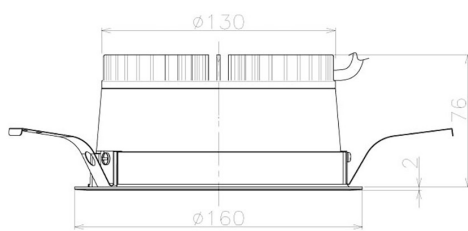

Item no. DD098-2540MB8535L

Series Name: Φ 150 Spark (Swallow Cone)

Installation	Recessed mount
Type	
Fixture wattage	23W
Beam angle	33 deg
Color Temp.	3500K
CRI	Ra>85
Luminous	2444 lm
Body	Die-cast aluminum alloy
Body finish	N/A
Trim finish	Black
Reflector finish	Mirror
IP Rate	IP20
Light source	COB module
Input Voltage	AC220~240V
Dimming Type	Non-Dimmable
Certificate	CE, CCC
Cut Hole	150mm

Height (Weight)	
65.3W	127 (1.4kg)
48.5W	127 (1.4kg)
44.3W	108 (1.2kg)
33.8W	108 (1.2kg)
30.3W	108 (1.2kg)
23.0W	78 (0.9kg)