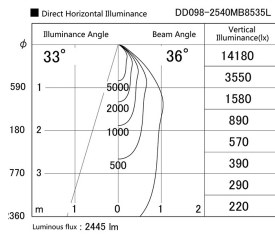

Item no. DD098-2540MB8535L

Series Name: Φ 150 Spark (Swallow Cone)

Installation	Recessed mount
Type	
Fixture wattage	23W
Beam angle	33 deg
Color Temp.	3500K
CRI	Ra>85
Luminous	2444 lm
Body	Die-cast aluminum alloy
Body finish	N/A
Trim finish	Black
Reflector finish	Mirror
IP Rate	IP20
Light source	COB module
Input Voltage	AC220~240V
Dimming Type	Non-Dimmable
Certificate	CE, CCC
Cut Hole	150mm

Height (Weight)	
65.3W	127 (1.4kg)
48.5W	127 (1.4kg)
44.3W	108 (1.2kg)
33.8W	108 (1.2kg)
30.3W	108 (1.2kg)
23.0W	78 (0.9kg)