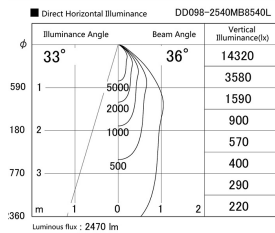

Item no. DD098-2540MB8540L

Series Name: Φ 150 Spark (Swallow Cone)

Installation	Recessed mount
Type	
Fixture wattage	23W
Beam angle	33 deg
Color Temp.	4000K
CRI	Ra>85
Luminous	2468 lm
Body	Die-cast aluminum alloy
Body finish	N/A
Trim finish	Black
Reflector finish	Mirror
IP Rate	IP20
Light source	COB module
Input Voltage	AC220~240V
Dimming Type	Non-Dimmable
Certificate	CE, CCC
Cut Hole	150mm

Height (Weight)	
65.3W	127 (1.4kg)
48.5W	127 (1.4kg)
44.3W	108 (1.2kg)
33.8W	108 (1.2kg)
30.3W	108 (1.2kg)
23.0W	78 (0.9kg)