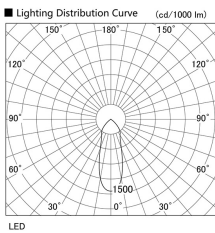

Item no. DD098-2540MB8540L

Series Name: Φ 150 Spark (Swallow Cone)

Installation	Recessed mount
Type	
Fixture wattage	23W
Beam angle	33 deg
Color Temp.	4000K
CRI	Ra>85
Luminous	2468 lm
Body	Die-cast aluminum alloy
Body finish	N/A
Trim finish	Black
Reflector finish	Mirror
IP Rate	IP20
Light source	COB module
Input Voltage	AC220~240V
Dimming Type	Non-Dimmable
Certificate	CE, CCC
Cut Hole	150mm

Height (Weight)	
65.3W	127 (1.4kg)
48.5W	127 (1.4kg)
44.3W	108 (1.2kg)
33.8W	108 (1.2kg)
30.3W	108 (1.2kg)
23.0W	78 (0.9kg)