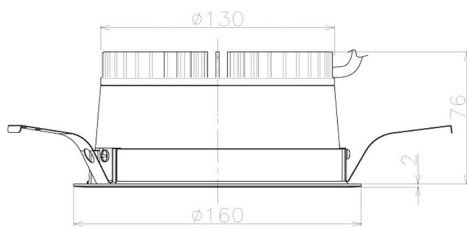

Item no. DD098-2540MB8540L

Series Name: Φ 150 Spark (Swallow Cone)

Installation	Recessed mount
Type	
Fixture wattage	23W
Beam angle	33 deg
Color Temp.	4000K
CRI	Ra>85
Luminous	2468 lm
Body	Die-cast aluminum alloy
Body finish	N/A
Trim finish	Black
Reflector finish	Mirror
IP Rate	IP20
Light source	COB module
Input Voltage	AC220~240V
Dimming Type	Non-Dimmable
Certificate	CE, CCC
Cut Hole	150mm

Height (Weight)	
65.3W	127 (1.4kg)
48.5W	127 (1.4kg)
44.3W	108 (1.2kg)
33.8W	108 (1.2kg)
30.3W	108 (1.2kg)
23.0W	78 (0.9kg)