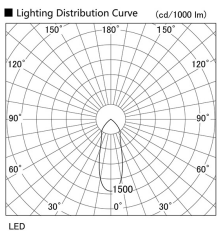

Item no. DD098-2540MB9027L

Series Name: Φ 150 Spark (Swallow Cone)

Installation	Recessed mount
Type	Φ 150 Spark (Swallow Cone)
Fixture wattage	23W
Beam angle	33 deg
Color Temp.	2700K
CRI	Ra>90
Luminous	2091 lm
Body	Die-cast aluminum alloy
Body finish	N/A
Trim finish	Black
Reflector finish	Mirror
IP Rate	IP20
Light source	COB module
Input Voltage	AC220~240V
Dimming Type	Non-Dimmable
Certificate	CE, CCC
Cut Hole	150mm

Height (Weight)	
65.3W	127 (1.4kg)
48.5W	127 (1.4kg)
44.3W	108 (1.2kg)
33.8W	108 (1.2kg)
30.3W	108 (1.2kg)
23.0W	78 (0.9kg)