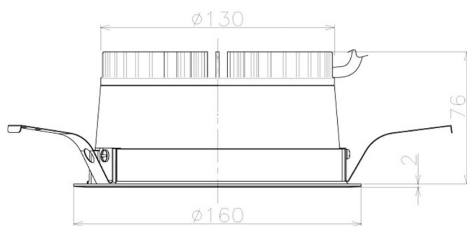

Item no. DD098-2540MB9027L

Series Name: Φ 150 Spark (Swallow Cone)

Installation	Recessed mount
Type	Φ 150 Spark (Swallow Cone)
Fixture wattage	23W
Beam angle	33 deg
Color Temp.	2700K
CRI	Ra>90
Luminous	2091 lm
Body	Die-cast aluminum alloy
Body finish	N/A
Trim finish	Black
Reflector finish	Mirror
IP Rate	IP20
Light source	COB module
Input Voltage	AC220~240V
Dimming Type	Non-Dimmable
Certificate	CE, CCC
Cut Hole	150mm

Height (Weight)	
65.3W	127 (1.4kg)
48.5W	127 (1.4kg)
44.3W	108 (1.2kg)
33.8W	108 (1.2kg)
30.3W	108 (1.2kg)
23.0W	78 (0.9kg)