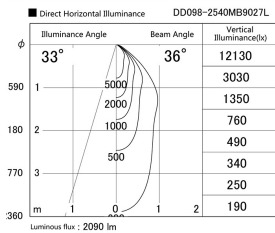

Item no. DD098-2540MB9027L

Series Name: Φ 150 Spark (Swallow Cone)

Installation	Recessed mount
Type	Φ 150 Spark (Swallow Cone)
Fixture wattage	23W
Beam angle	33 deg
Color Temp.	2700K
CRI	Ra>90
Luminous	2091 lm
Body	Die-cast aluminum alloy
Body finish	N/A
Trim finish	Black
Reflector finish	Mirror
IP Rate	IP20
Light source	COB module
Input Voltage	AC220~240V
Dimming Type	Non-Dimmable
Certificate	CE, CCC
Cut Hole	150mm

Height (Weight)	
65.3W	127 (1.4kg)
48.5W	127 (1.4kg)
44.3W	108 (1.2kg)
33.8W	108 (1.2kg)
30.3W	108 (1.2kg)
23.0W	78 (0.9kg)