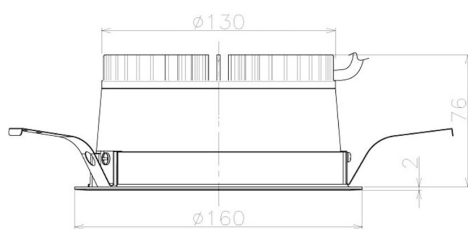

Item no. DD098-2540MB9027L

Series Name: Φ 150 Spark (Swallow Cone)

Installation	Recessed mount
Type	
Fixture wattage	23W
Beam angle	33 deg
Color Temp.	2700K
CRI	Ra>90
Luminous	2091 lm
Body	Die-cast aluminum alloy
Body finish	N/A
Trim finish	Black
Reflector finish	Mirror
IP Rate	IP20
Light source	COB module
Input Voltage	AC220~240V
Dimming Type	Non-Dimmable
Certificate	CE, CCC
Cut Hole	150mm

Height (Weight)	
65.3W	127 (1.4kg)
48.5W	127 (1.4kg)
44.3W	108 (1.2kg)
33.8W	108 (1.2kg)
30.3W	108 (1.2kg)
23.0W	78 (0.9kg)