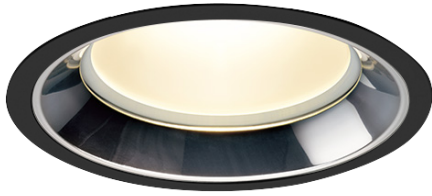

Item no. DD098-2540MB9027L

Series Name: Φ 150 Spark (Swallow Cone)

Installation	Recessed mount
Type	
Fixture wattage	23W
Beam angle	33 deg
Color Temp.	2700K
CRI	Ra>90
Luminous	2091 lm
Body	Die-cast aluminum alloy
Body finish	N/A
Trim finish	Black
Reflector finish	Mirror
IP Rate	IP20
Light source	COB module
Input Voltage	AC220~240V
Dimming Type	Non-Dimmable
Certificate	CE, CCC
Cut Hole	150mm