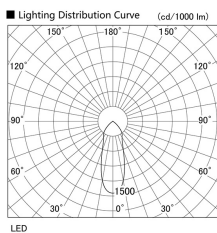

Item no. DD098-2540MB9027L

Series Name: Φ 150 Spark (Swallow Cone)

Installation	Recessed mount
Type	
Fixture wattage	23W
Beam angle	33 deg
Color Temp.	2700K
CRI	Ra>90
Luminous	2091 lm
Body	Die-cast aluminum alloy
Body finish	N/A
Trim finish	Black
Reflector finish	Mirror
IP Rate	IP20
Light source	COB module
Input Voltage	AC220~240V
Dimming Type	Non-Dimmable
Certificate	CE, CCC
Cut Hole	150mm

Height (Weight)	
65.3W	127 (1.4kg)
48.5W	127 (1.4kg)
44.3W	108 (1.2kg)
33.8W	108 (1.2kg)
30.3W	108 (1.2kg)
23.0W	78 (0.9kg)