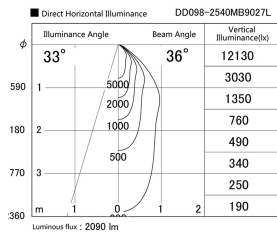

Item no. DD098-2540MB9027L

Series Name: Φ 150 Spark (Swallow Cone)

Installation	Recessed mount
Type	
Fixture wattage	23W
Beam angle	33 deg
Color Temp.	2700K
CRI	Ra>90
Luminous	2091 lm
Body	Die-cast aluminum alloy
Body finish	N/A
Trim finish	Black
Reflector finish	Mirror
IP Rate	IP20
Light source	COB module
Input Voltage	AC220~240V
Dimming Type	Non-Dimmable
Certificate	CE, CCC
Cut Hole	150mm

Height (Weight)	
65.3W	127 (1.4kg)
48.5W	127 (1.4kg)
44.3W	108 (1.2kg)
33.8W	108 (1.2kg)
30.3W	108 (1.2kg)
23.0W	78 (0.9kg)