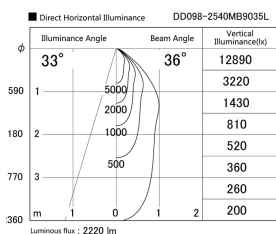

Item no. DD098-2540MB9035L

Series Name:  $\Phi$ 150 Spark (Swallow Cone)

Installation	Recessed mount
Type	
Fixture wattage	23W
Beam angle	33 deg
Color Temp.	3500K
CRI	Ra>90
Luminous	2222 lm
Body	Die-cast aluminum alloy
Body finish	N/A
Trim finish	Black
Reflector finish	Mirror
IP Rate	IP20
Light source	COB module
Input Voltage	AC220~240V
Dimming Type	Non-Dimmable
Certificate	CE, CCC
Cut Hole	150mm

Height (Weight)	
65.3W	127 (1.4kg)
48.5W	127 (1.4kg)
44.3W	108 (1.2kg)
33.8W	108 (1.2kg)
30.3W	108 (1.2kg)
23.0W	78 (0.9kg)