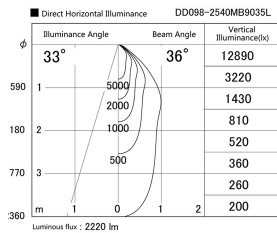

Item no. DD098-2540MB9035L

Series Name: Φ 150 Spark (Swallow Cone)

Installation	Recessed mount
Type	Φ 150 Spark (Swallow Cone)
Fixture wattage	23W
Beam angle	33 deg
Color Temp.	3500K
CRI	Ra>90
Luminous	2222 lm
Body	Die-cast aluminum alloy
Body finish	N/A
Trim finish	Black
Reflector finish	Mirror
IP Rate	IP20
Light source	COB module
Input Voltage	AC220~240V
Dimming Type	Non-Dimmable
Certificate	CE, CCC
Cut Hole	150mm

Height (Weight)	
65.3W	127 (1.4kg)
48.5W	127 (1.4kg)
44.3W	108 (1.2kg)
33.8W	108 (1.2kg)
30.3W	108 (1.2kg)
23.0W	78 (0.9kg)