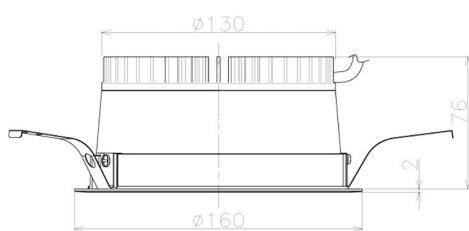

Item no. DD098-2540MB9035L

Series Name:  $\Phi$ 150 Spark (Swallow Cone)

Installation	Recessed mount
Type	
Fixture wattage	23W
Beam angle	33 deg
Color Temp.	3500K
CRI	Ra>90
Luminous	2222 lm
Body	Die-cast aluminum alloy
Body finish	N/A
Trim finish	Black
Reflector finish	Mirror
IP Rate	IP20
Light source	COB module
Input Voltage	AC220~240V
Dimming Type	Non-Dimmable
Certificate	CE, CCC
Cut Hole	150mm

Height (Weight)	
65.3W	127 (1.4kg)
48.5W	127 (1.4kg)
44.3W	108 (1.2kg)
33.8W	108 (1.2kg)
30.3W	108 (1.2kg)
23.0W	78 (0.9kg)