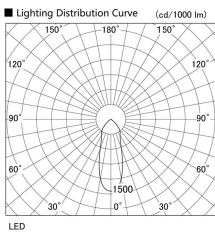

Item no. DD098-2540MB9035L

Series Name: Φ 150 Spark (Swallow Cone)

Installation	Recessed mount
Type	Φ 150 Spark (Swallow Cone)
Fixture wattage	23W
Beam angle	33 deg
Color Temp.	3500K
CRI	Ra>90
Luminous	2222 lm
Body	Die-cast aluminum alloy
Body finish	N/A
Trim finish	Black
Reflector finish	Mirror
IP Rate	IP20
Light source	COB module
Input Voltage	AC220~240V
Dimming Type	Non-Dimmable
Certificate	CE, CCC
Cut Hole	150mm

Height (Weight)	
65.3W	127 (1.4kg)
48.5W	127 (1.4kg)
44.3W	108 (1.2kg)
33.8W	108 (1.2kg)
30.3W	108 (1.2kg)
23.0W	78 (0.9kg)