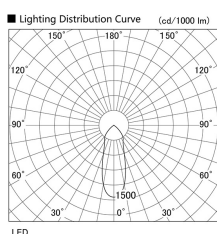

Item no. DD098-2540MB9035L

Series Name:  $\Phi$ 150 Spark (Swallow Cone)

Installation	Recessed mount
Type	
Fixture wattage	23W
Beam angle	33 deg
Color Temp.	3500K
CRI	Ra>90
Luminous	2222 lm
Body	Die-cast aluminum alloy
Body finish	N/A
Trim finish	Black
Reflector finish	Mirror
IP Rate	IP20
Light source	COB module
Input Voltage	AC220~240V
Dimming Type	Non-Dimmable
Certificate	CE, CCC
Cut Hole	150mm

Height (Weight)	
65.3W	127 (1.4kg)
48.5W	127 (1.4kg)
44.3W	108 (1.2kg)
33.8W	108 (1.2kg)
30.3W	108 (1.2kg)
23.0W	78 (0.9kg)