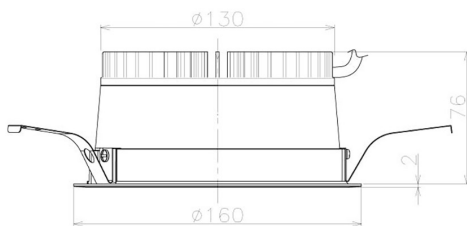

Item no. DD098-2540MB9035L

Series Name: Φ 150 Spark (Swallow Cone)

Installation	Recessed mount
Type	Φ 150 Spark (Swallow Cone)
Fixture wattage	23W
Beam angle	33 deg
Color Temp.	3500K
CRI	Ra>90
Luminous	2222 lm
Body	Die-cast aluminum alloy
Body finish	N/A
Trim finish	Black
Reflector finish	Mirror
IP Rate	IP20
Light source	COB module
Input Voltage	AC220~240V
Dimming Type	Non-Dimmable
Certificate	CE, CCC
Cut Hole	150mm

Height (Weight)	
65.3W	127 (1.4kg)
48.5W	127 (1.4kg)
44.3W	108 (1.2kg)
33.8W	108 (1.2kg)
30.3W	108 (1.2kg)
23.0W	78 (0.9kg)