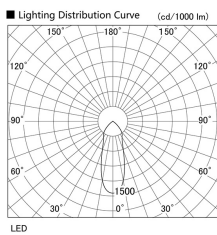

Item no. DD098-2540MB9040L

Series Name:  $\Phi$ 150 Spark (Swallow Cone)

Installation	Recessed mount
Type	
Fixture wattage	23W
Beam angle	33 deg
Color Temp.	4000K
CRI	Ra>90
Luminous	2244 lm
Body	Die-cast aluminum alloy
Body finish	N/A
Trim finish	Black
Reflector finish	Mirror
IP Rate	IP20
Light source	COB module
Input Voltage	AC220~240V
Dimming Type	Non-Dimmable
Certificate	CE, CCC
Cut Hole	150mm

Height (Weight)	
65.3W	127 (1.4kg)
48.5W	127 (1.4kg)
44.3W	108 (1.2kg)
33.8W	108 (1.2kg)
30.3W	108 (1.2kg)
23.0W	78 (0.9kg)