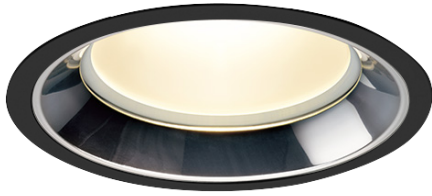

Item no. DD098-2540MB9040L

Series Name:  $\Phi$ 150 Spark (Swallow Cone)

Installation	Recessed mount
Type	
Fixture wattage	23W
Beam angle	33 deg
Color Temp.	4000K
CRI	Ra>90
Luminous	2244 lm
Body	Die-cast aluminum alloy
Body finish	N/A
Trim finish	Black
Reflector finish	Mirror
IP Rate	IP20
Light source	COB module
Input Voltage	AC220~240V
Dimming Type	Non-Dimmable
Certificate	CE, CCC
Cut Hole	150mm