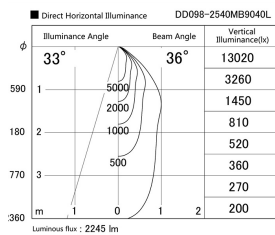

Item no. DD098-2540MB9040L

Series Name:  $\Phi$ 150 Spark (Swallow Cone)

Installation	Recessed mount
Type	
Fixture wattage	23W
Beam angle	33 deg
Color Temp.	4000K
CRI	Ra>90
Luminous	2244 lm
Body	Die-cast aluminum alloy
Body finish	N/A
Trim finish	Black
Reflector finish	Mirror
IP Rate	IP20
Light source	COB module
Input Voltage	AC220~240V
Dimming Type	Non-Dimmable
Certificate	CE, CCC
Cut Hole	150mm

Height (Weight)	
65.3W	127 (1.4kg)
48.5W	127 (1.4kg)
44.3W	108 (1.2kg)
33.8W	108 (1.2kg)
30.3W	108 (1.2kg)
23.0W	78 (0.9kg)