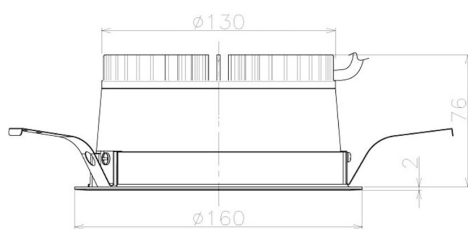

Item no. DD098-2540MB9040L

Series Name:  $\Phi$ 150 Spark (Swallow Cone)

Installation	Recessed mount
Type	
Fixture wattage	23W
Beam angle	33 deg
Color Temp.	4000K
CRI	Ra>90
Luminous	2244 lm
Body	Die-cast aluminum alloy
Body finish	N/A
Trim finish	Black
Reflector finish	Mirror
IP Rate	IP20
Light source	COB module
Input Voltage	AC220~240V
Dimming Type	Non-Dimmable
Certificate	CE, CCC
Cut Hole	150mm

Height (Weight)	
65.3W	127 (1.4kg)
48.5W	127 (1.4kg)
44.3W	108 (1.2kg)
33.8W	108 (1.2kg)
30.3W	108 (1.2kg)
23.0W	78 (0.9kg)