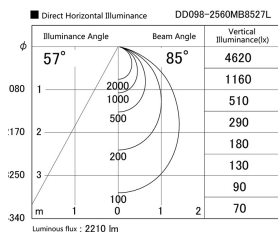

Item no. DD098-2560MB8527L

Series Name:  $\Phi$ 150 Spark (Swallow Cone)

Installation	Recessed mount
Type	
Fixture wattage	23W
Beam angle	57 deg
Color Temp.	2700K
CRI	Ra>85
Luminous	2210 lm
Body	Die-cast aluminum alloy
Body finish	N/A
Trim finish	Black
Reflector finish	Mirror
IP Rate	IP20
Light source	COB module
Input Voltage	AC220~240V
Dimming Type	Non-Dimmable
Certificate	CE, CCC
Cut Hole	150mm

Height (Weight)	
65.3W	127 (1.4kg)
48.5W	127 (1.4kg)
44.3W	108 (1.2kg)
33.8W	108 (1.2kg)
30.3W	108 (1.2kg)
23.0W	78 (0.9kg)