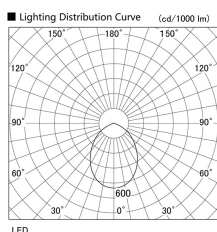

Item no. DD098-2560MB8527L

Series Name:  $\Phi$ 150 Spark (Swallow Cone)

Installation	Recessed mount
Type	$\Phi$ 150 Spark (Swallow Cone)
Fixture wattage	23W
Beam angle	57 deg
Color Temp.	2700K
CRI	Ra>85
Luminous	2210 lm
Body	Die-cast aluminum alloy
Body finish	N/A
Trim finish	Black
Reflector finish	Mirror
IP Rate	IP20
Light source	COB module
Input Voltage	AC220~240V
Dimming Type	Non-Dimmable
Certificate	CE, CCC
Cut Hole	150mm

Height (Weight)	
65.3W	127 (1.4kg)
48.5W	127 (1.4kg)
44.3W	108 (1.2kg)
33.8W	108 (1.2kg)
30.3W	108 (1.2kg)
23.0W	78 (0.9kg)