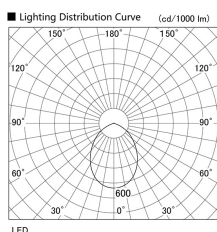

Item no. DD098-2560MB8527L

Series Name:  $\Phi$ 150 Spark (Swallow Cone)

Installation	Recessed mount
Type	
Fixture wattage	23W
Beam angle	57 deg
Color Temp.	2700K
CRI	Ra>85
Luminous	2210 lm
Body	Die-cast aluminum alloy
Body finish	N/A
Trim finish	Black
Reflector finish	Mirror
IP Rate	IP20
Light source	COB module
Input Voltage	AC220~240V
Dimming Type	Non-Dimmable
Certificate	CE, CCC
Cut Hole	150mm

Height (Weight)	
65.3W	127 (1.4kg)
48.5W	127 (1.4kg)
44.3W	108 (1.2kg)
33.8W	108 (1.2kg)
30.3W	108 (1.2kg)
23.0W	78 (0.9kg)