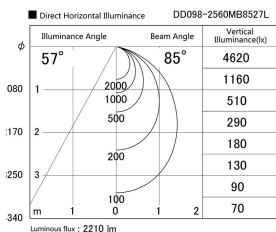

Item no. DD098-2560MB8527L

Series Name:  $\Phi$ 150 Spark (Swallow Cone)

Installation	Recessed mount
Type	$\Phi$ 150 Spark (Swallow Cone)
Fixture wattage	23W
Beam angle	57 deg
Color Temp.	2700K
CRI	Ra>85
Luminous	2210 lm
Body	Die-cast aluminum alloy
Body finish	N/A
Trim finish	Black
Reflector finish	Mirror
IP Rate	IP20
Light source	COB module
Input Voltage	AC220~240V
Dimming Type	Non-Dimmable
Certificate	CE, CCC
Cut Hole	150mm

Height (Weight)	
65.3W	127 (1.4kg)
48.5W	127 (1.4kg)
44.3W	108 (1.2kg)
33.8W	108 (1.2kg)
30.3W	108 (1.2kg)
23.0W	78 (0.9kg)