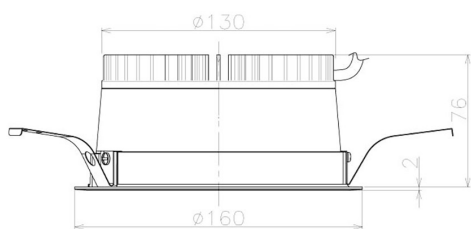

Item no. DD098-2560MB8527L

Series Name:  $\Phi$ 150 Spark (Swallow Cone)

Installation	Recessed mount
Type	
Fixture wattage	23W
Beam angle	57 deg
Color Temp.	2700K
CRI	Ra>85
Luminous	2210 lm
Body	Die-cast aluminum alloy
Body finish	N/A
Trim finish	Black
Reflector finish	Mirror
IP Rate	IP20
Light source	COB module
Input Voltage	AC220~240V
Dimming Type	Non-Dimmable
Certificate	CE, CCC
Cut Hole	150mm

Height (Weight)	
65.3W	127 (1.4kg)
48.5W	127 (1.4kg)
44.3W	108 (1.2kg)
33.8W	108 (1.2kg)
30.3W	108 (1.2kg)
23.0W	78 (0.9kg)