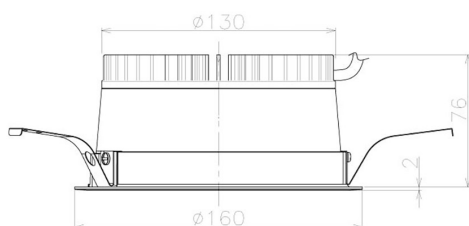

Item no. DD098-2560MB8527L

Series Name:  $\Phi$ 150 Spark (Swallow Cone)

Installation	Recessed mount
Type	$\Phi$ 150 Spark (Swallow Cone)
Fixture wattage	23W
Beam angle	57 deg
Color Temp.	2700K
CRI	Ra>85
Luminous	2210 lm
Body	Die-cast aluminum alloy
Body finish	N/A
Trim finish	Black
Reflector finish	Mirror
IP Rate	IP20
Light source	COB module
Input Voltage	AC220~240V
Dimming Type	Non-Dimmable
Certificate	CE, CCC
Cut Hole	150mm

Height (Weight)	
65.3W	127 (1.4kg)
48.5W	127 (1.4kg)
44.3W	108 (1.2kg)
33.8W	108 (1.2kg)
30.3W	108 (1.2kg)
23.0W	78 (0.9kg)